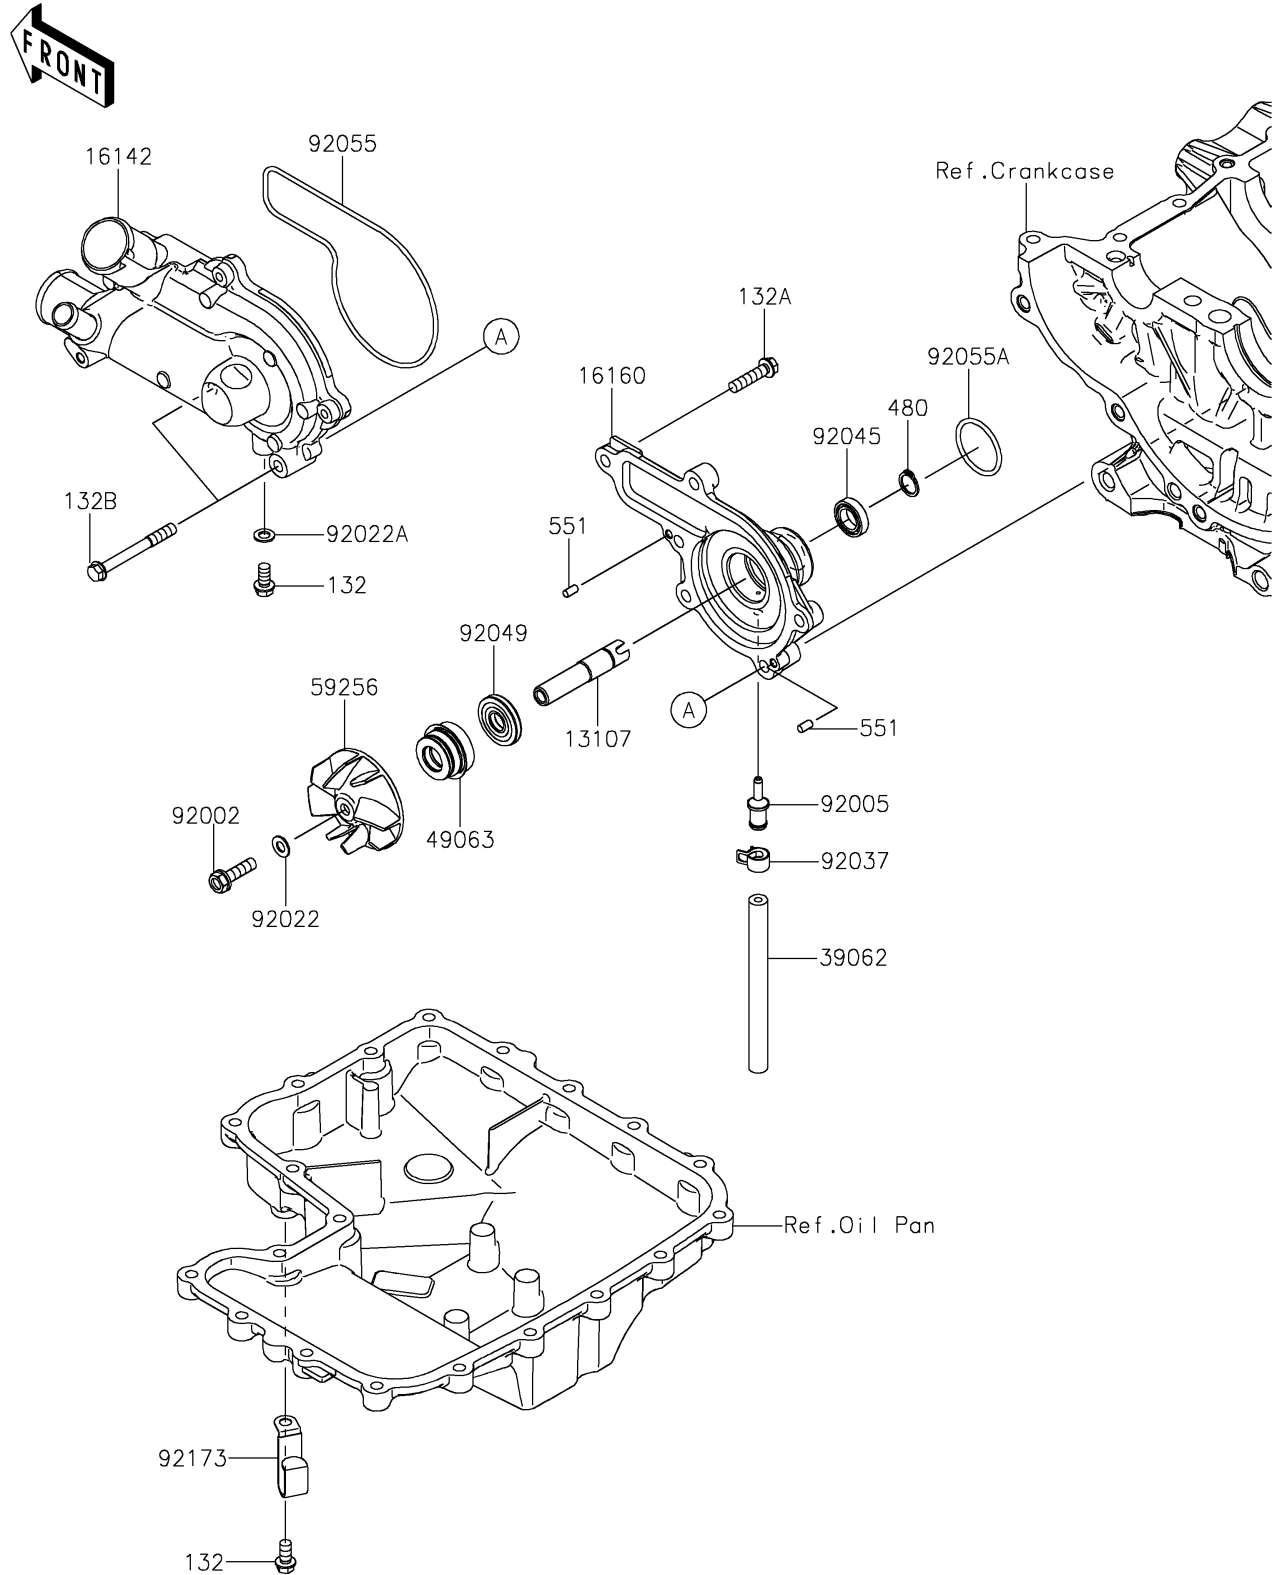

2025 TERYX® KRX4™ 1000 LIFTED EDITION

Kawasaki
Let the Good Times Roll®

PARTS DIAGRAM

Water Pump

E3031

2025 TERYX® KRX4™ 1000 LIFTED EDITION

PARTS LIST

Water Pump

ITEM NAME	PART NUMBER	QUANTITY
-----------	-------------	----------
