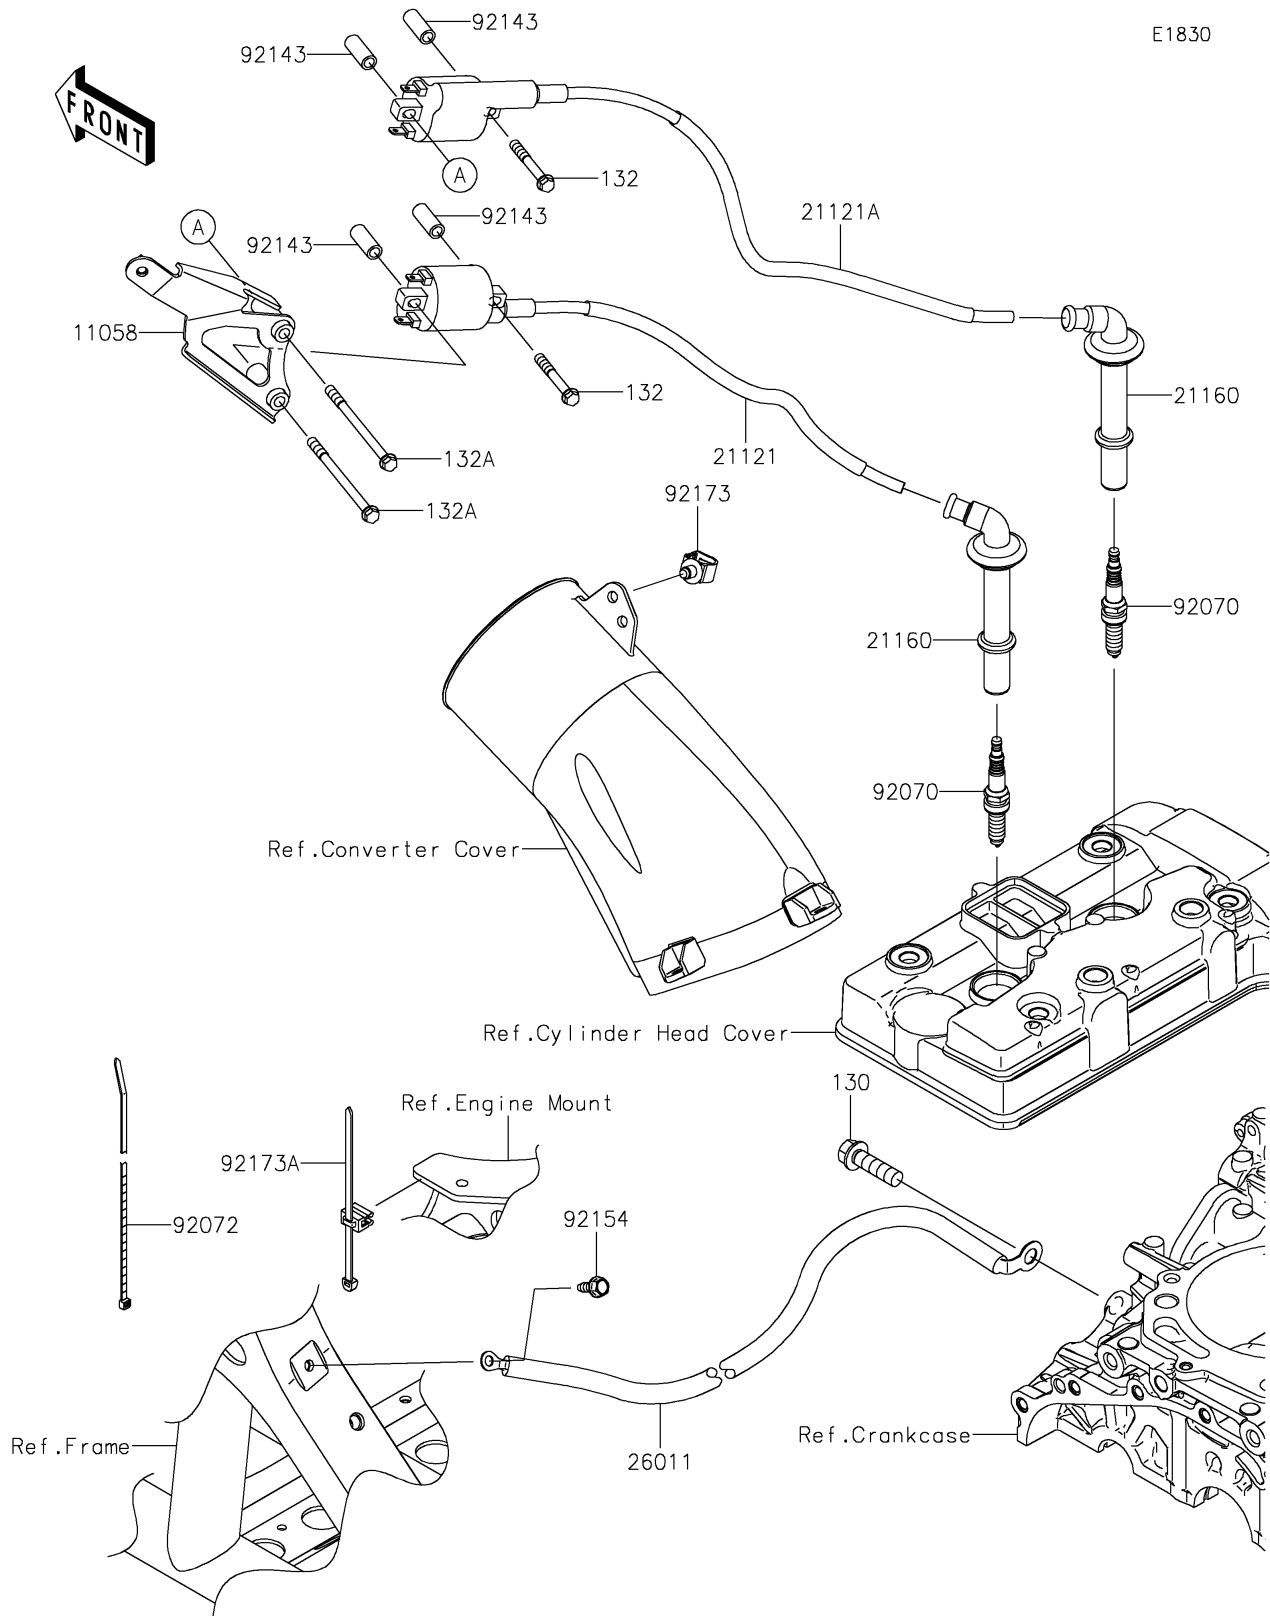

2025 Teryx KRX4 1000 Lifted Edition

PARTS DIAGRAM

Ignition System