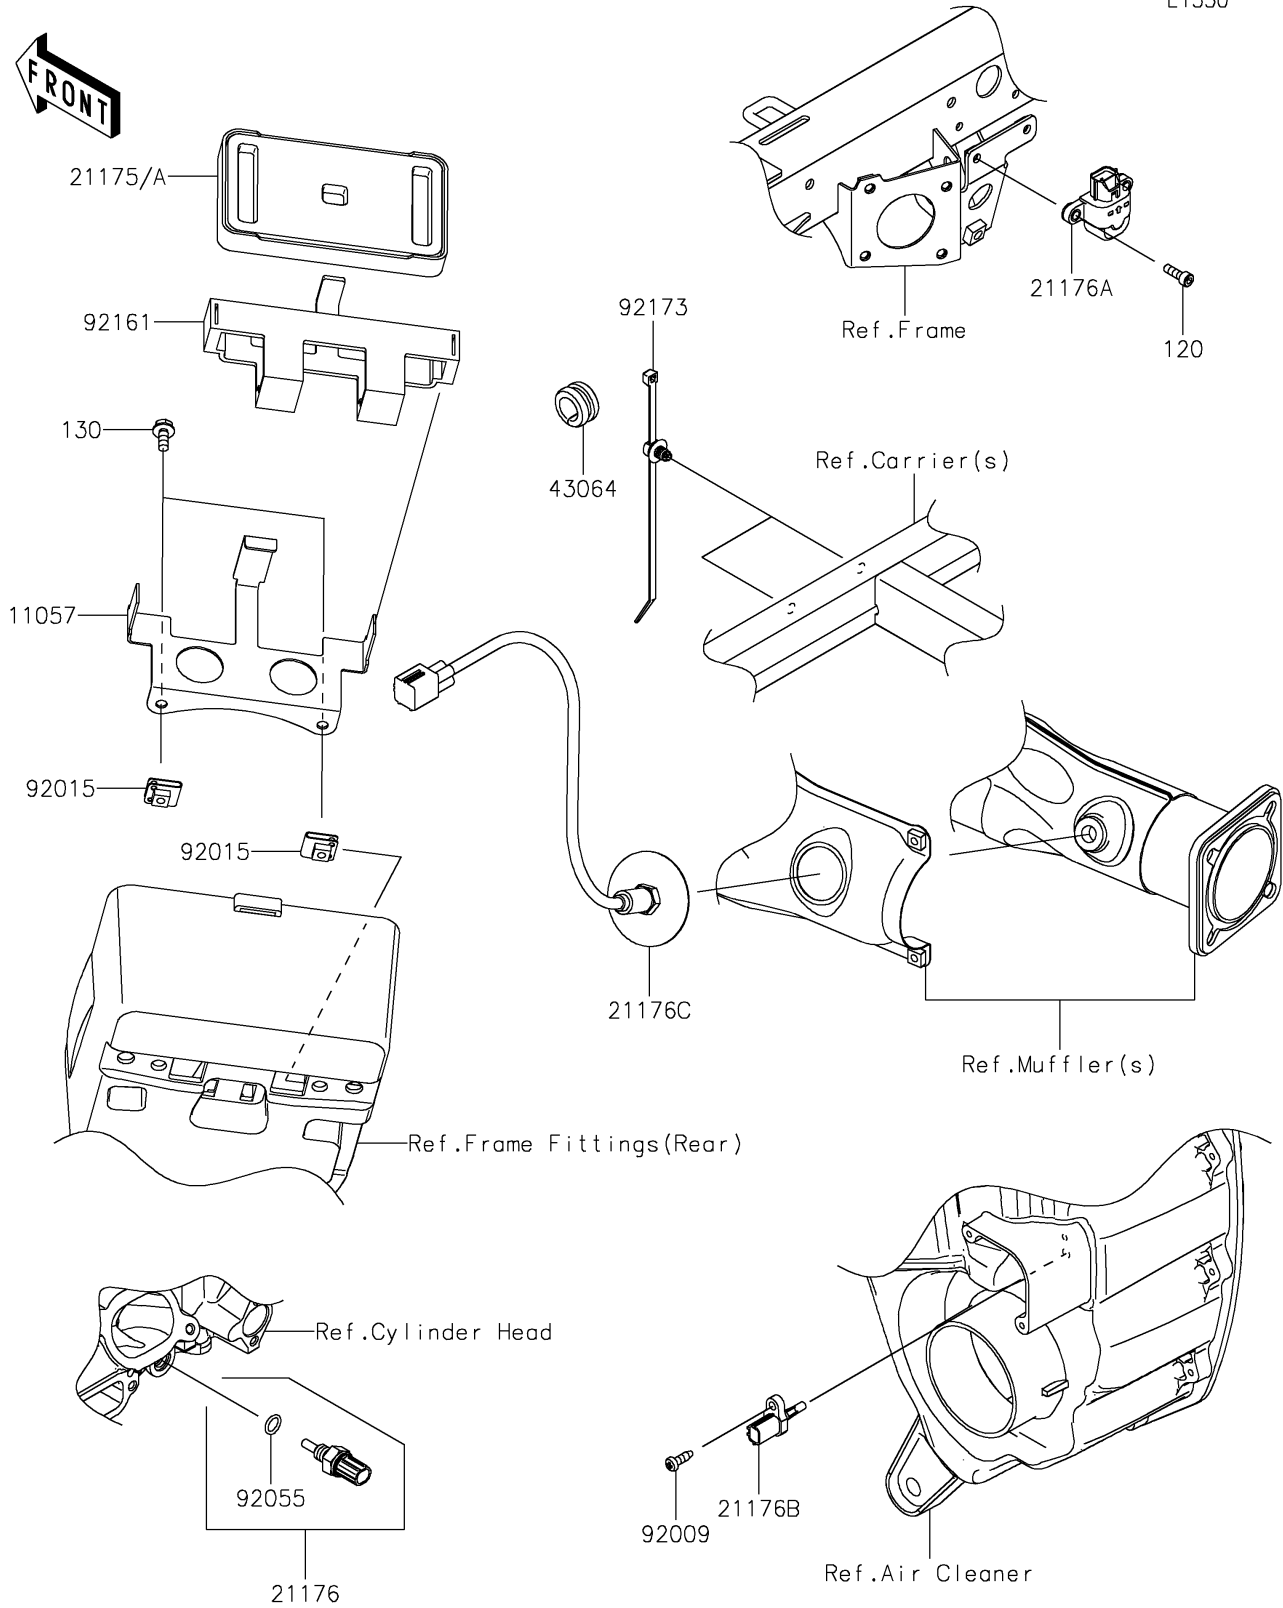

2025 TERYX® KRX4™ 1000 LIFTED EDITION

PARTS DIAGRAM

Fuel Injection

E1530

2025 TERYX[®] KRX4[™] 1000 LIFTED EDITION

PARTS LIST

Fuel Injection

ITEM NAME	PART NUMBER	QUANTITY
-----------	-------------	----------
