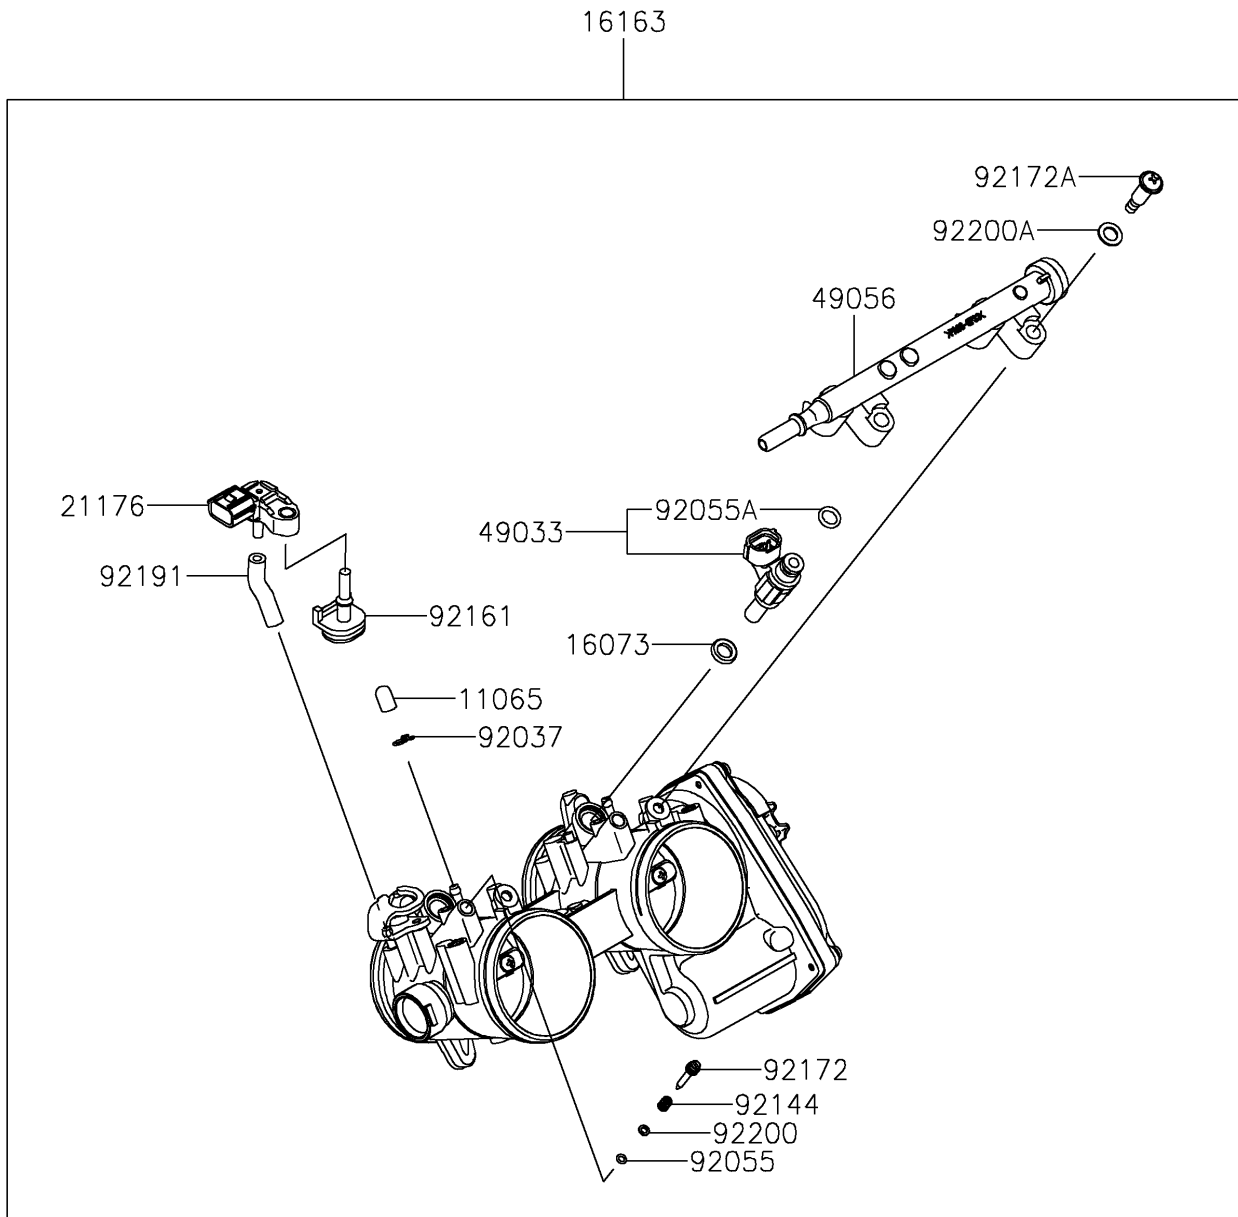

## PARTS DIAGRAM

### Throttle

E1510

## PARTS LIST

### Throttle

ITEM NAME	PART NUMBER	QUANTITY
CAP (Ref # 11065)	11065-0072	2
INSULATOR (Ref # 16073)	16073-0848	2
THROTTLE-ASSY (Ref # 16163)	16163-0991	1
SENSOR,PRESSURE (Ref # 21176)	21176-0906	1
NOZZLE-INJECTION (Ref # 49033)	49033-0040	2
PIPE-INJECTION (Ref # 49056)	49056-0564	1
CLAMP,TUBE (Ref # 92037)	92037-1124	2
RING-O (Ref # 92055)	92055-0840	2
RING-O,INJECTION NOZZLE (Ref # 92055A)	92055-0937	2
SPRING,THROTTLE STOP SCREW (Ref # 92144)	92144-1674	2
DAMPER (Ref # 92161)	92161-0673	1
SCREW (Ref # 92172)	92172-0156	2
SCREW,PIPE INJECTION (Ref # 92172A)	92172-0828	2
TUBE,3.2X7.4X40 (Ref # 92191)	92191-1551	1
WASHER,PILOT AIR SCREW (Ref # 92200)	92200-1564	2
WASHER (Ref # 92200A)	92200-3807	2