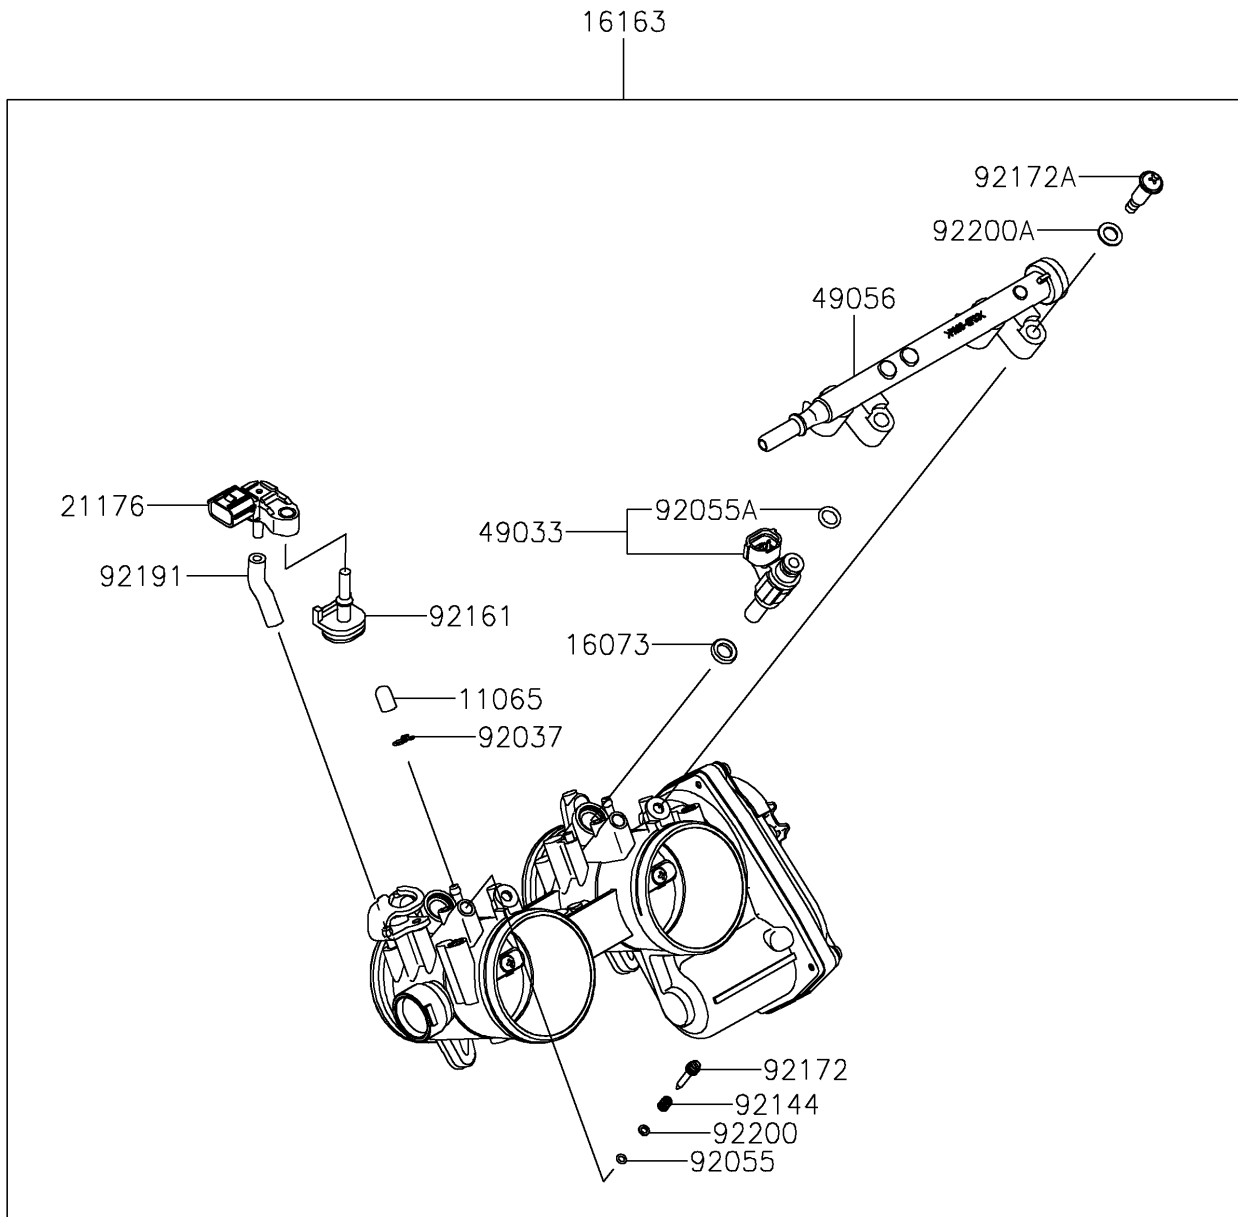

2025 TERYX® KRX4™ 1000 LIFTED EDITION

PARTS DIAGRAM

Throttle

E1510

2025 TERYX® KRX4™ 1000 LIFTED EDITION

PARTS LIST

Throttle

ITEM NAME	PART NUMBER	QUANTITY
-----------	-------------	----------
