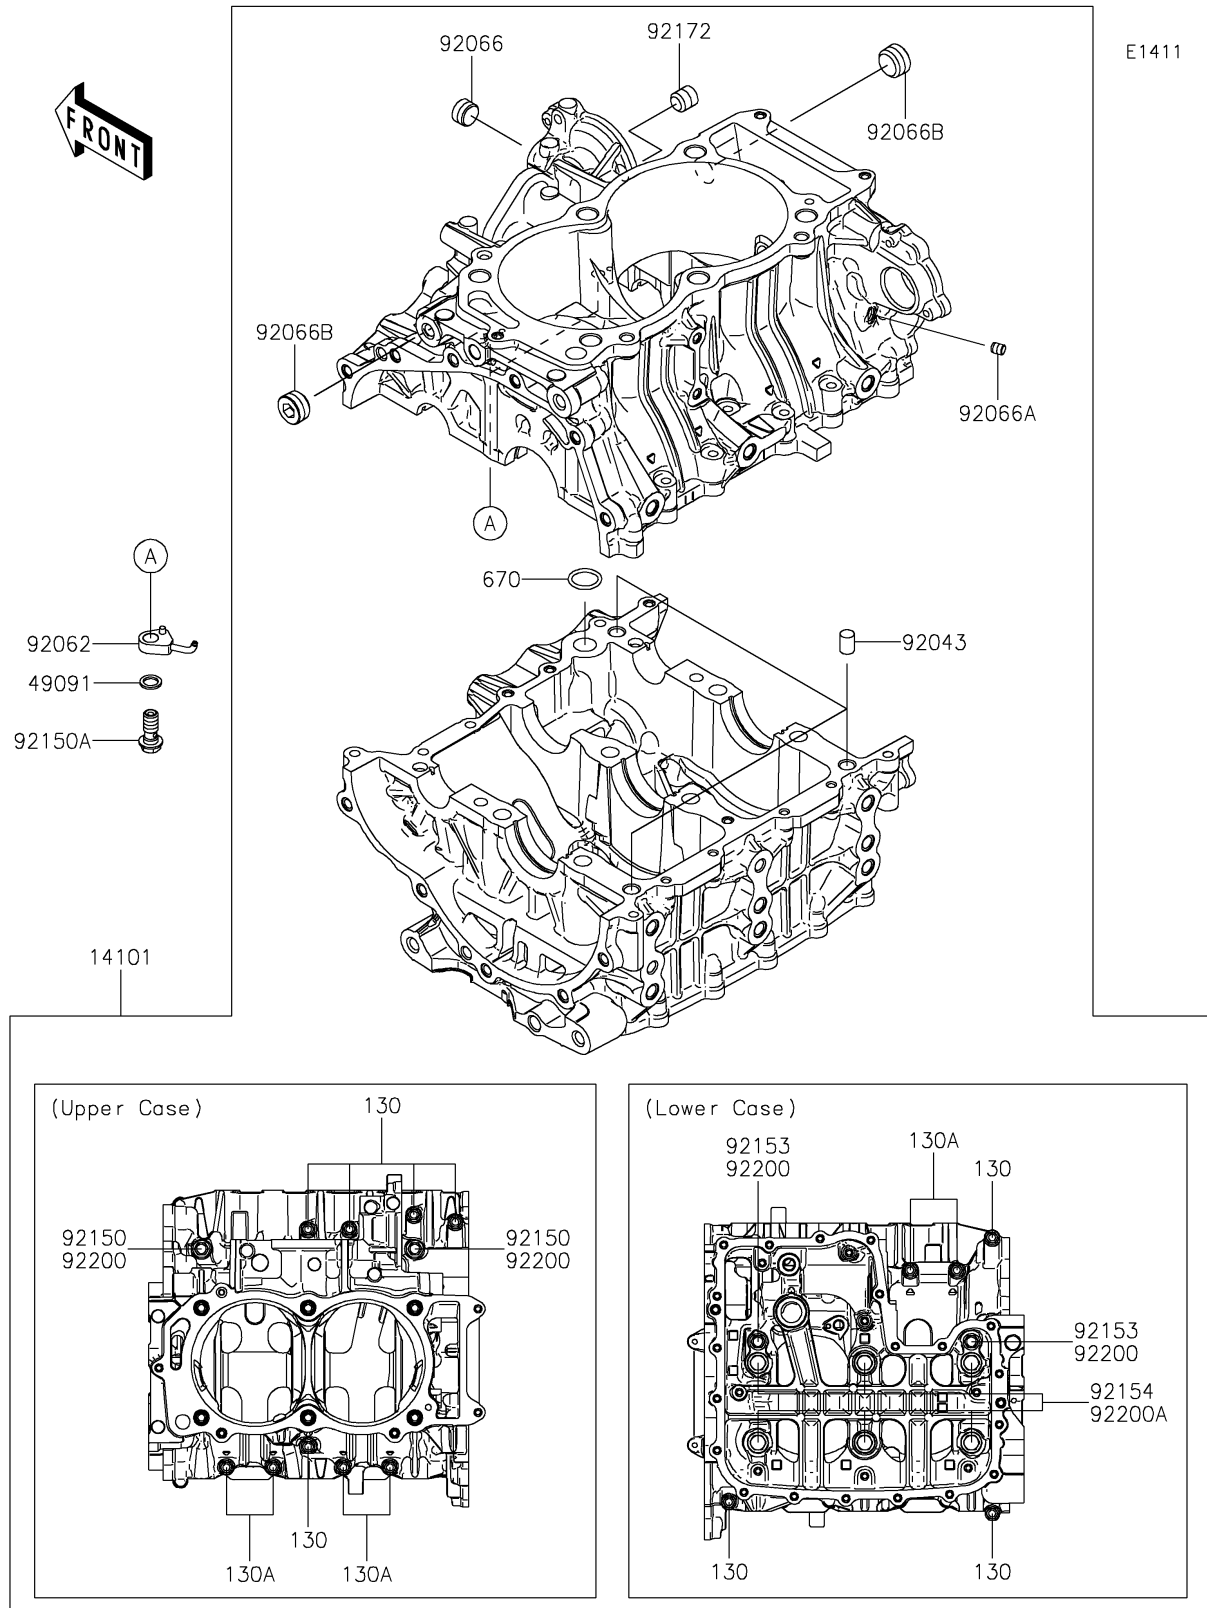

2025 TERYX[®] KRX4[™] 1000 LIFTED EDITION

PARTS DIAGRAM

Crankcase

2025 TERYX[®] KRX4[™] 1000 LIFTED EDITION

PARTS LIST

Crankcase

ITEM NAME	PART NUMBER	QUANTITY
-----------	-------------	----------
