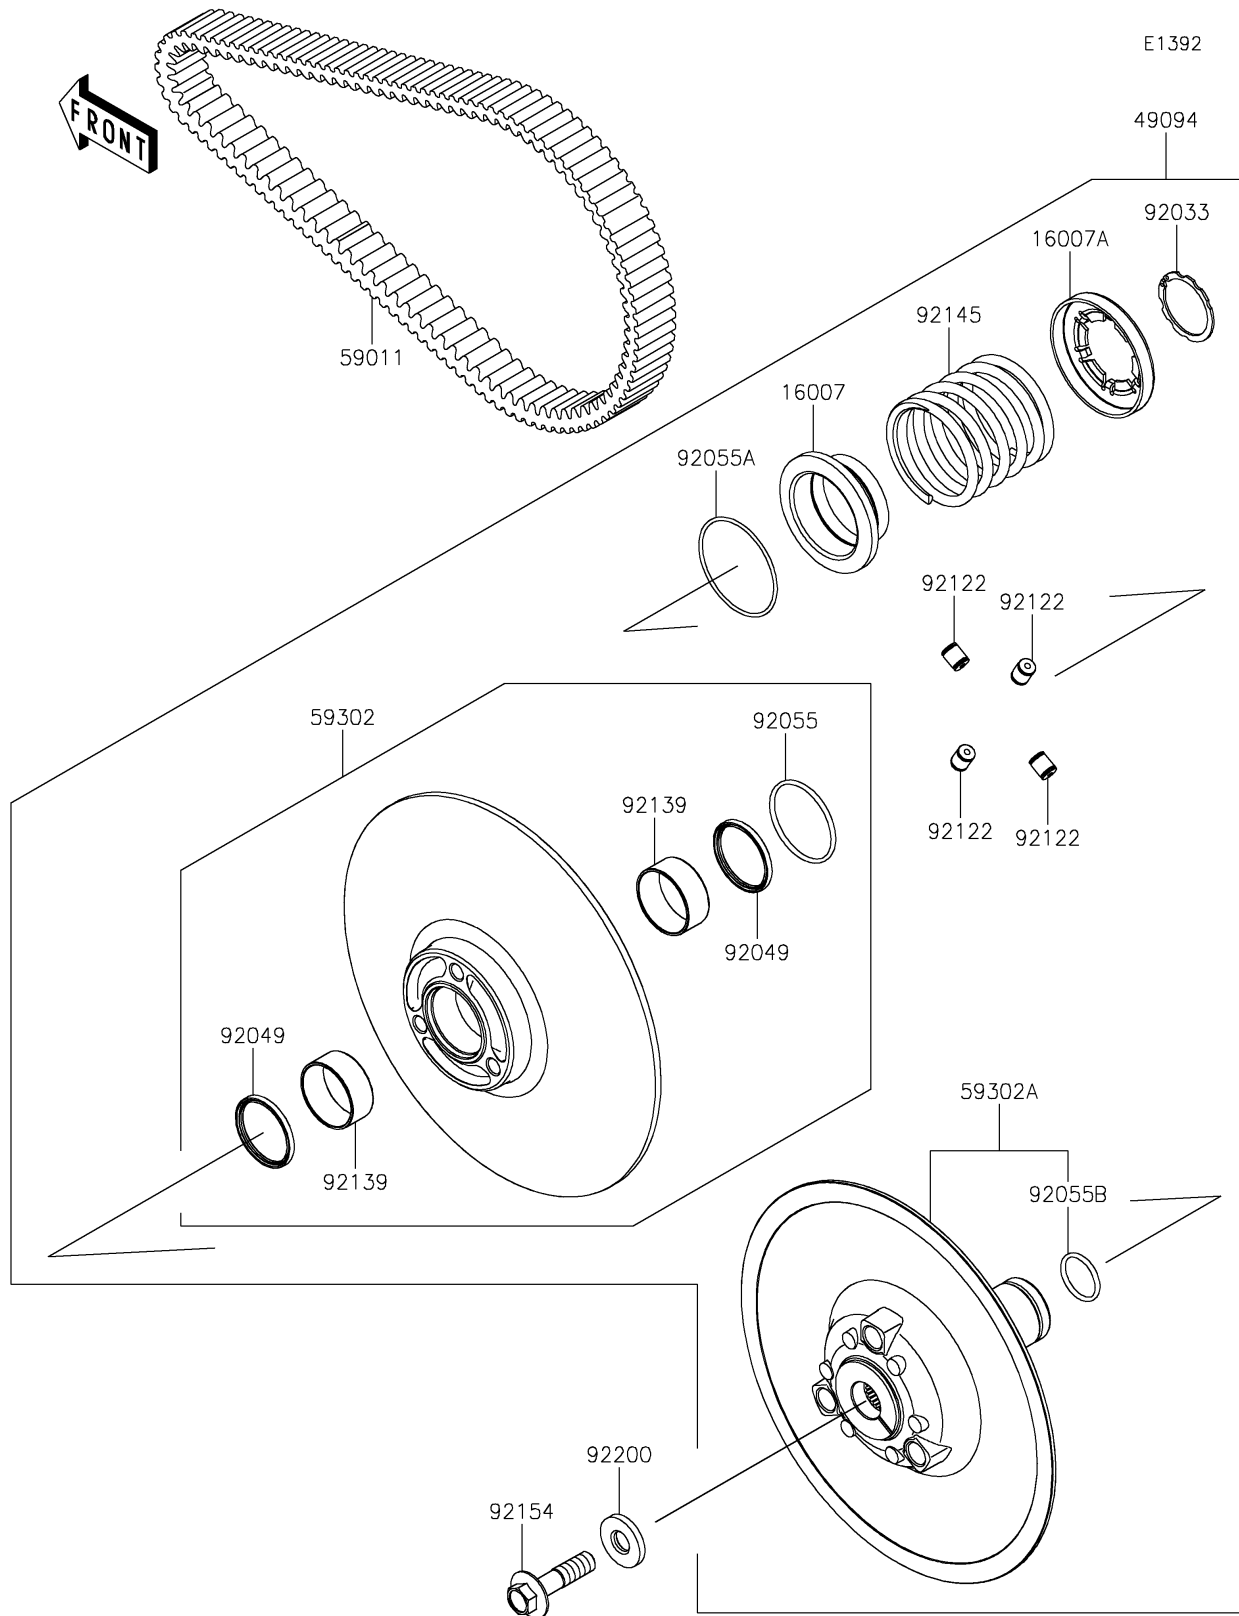

2025 TERYX® KRX4™ 1000 LIFTED EDITION

Kawasaki
Let the Good Times Roll®

PARTS DIAGRAM

Driven Converter/Drive Belt

2025 TERYX® KRX4™ 1000 LIFTED EDITION

PARTS LIST

Driven Converter/Drive Belt

ITEM NAME	PART NUMBER	QUANTITY
-----------	-------------	----------
