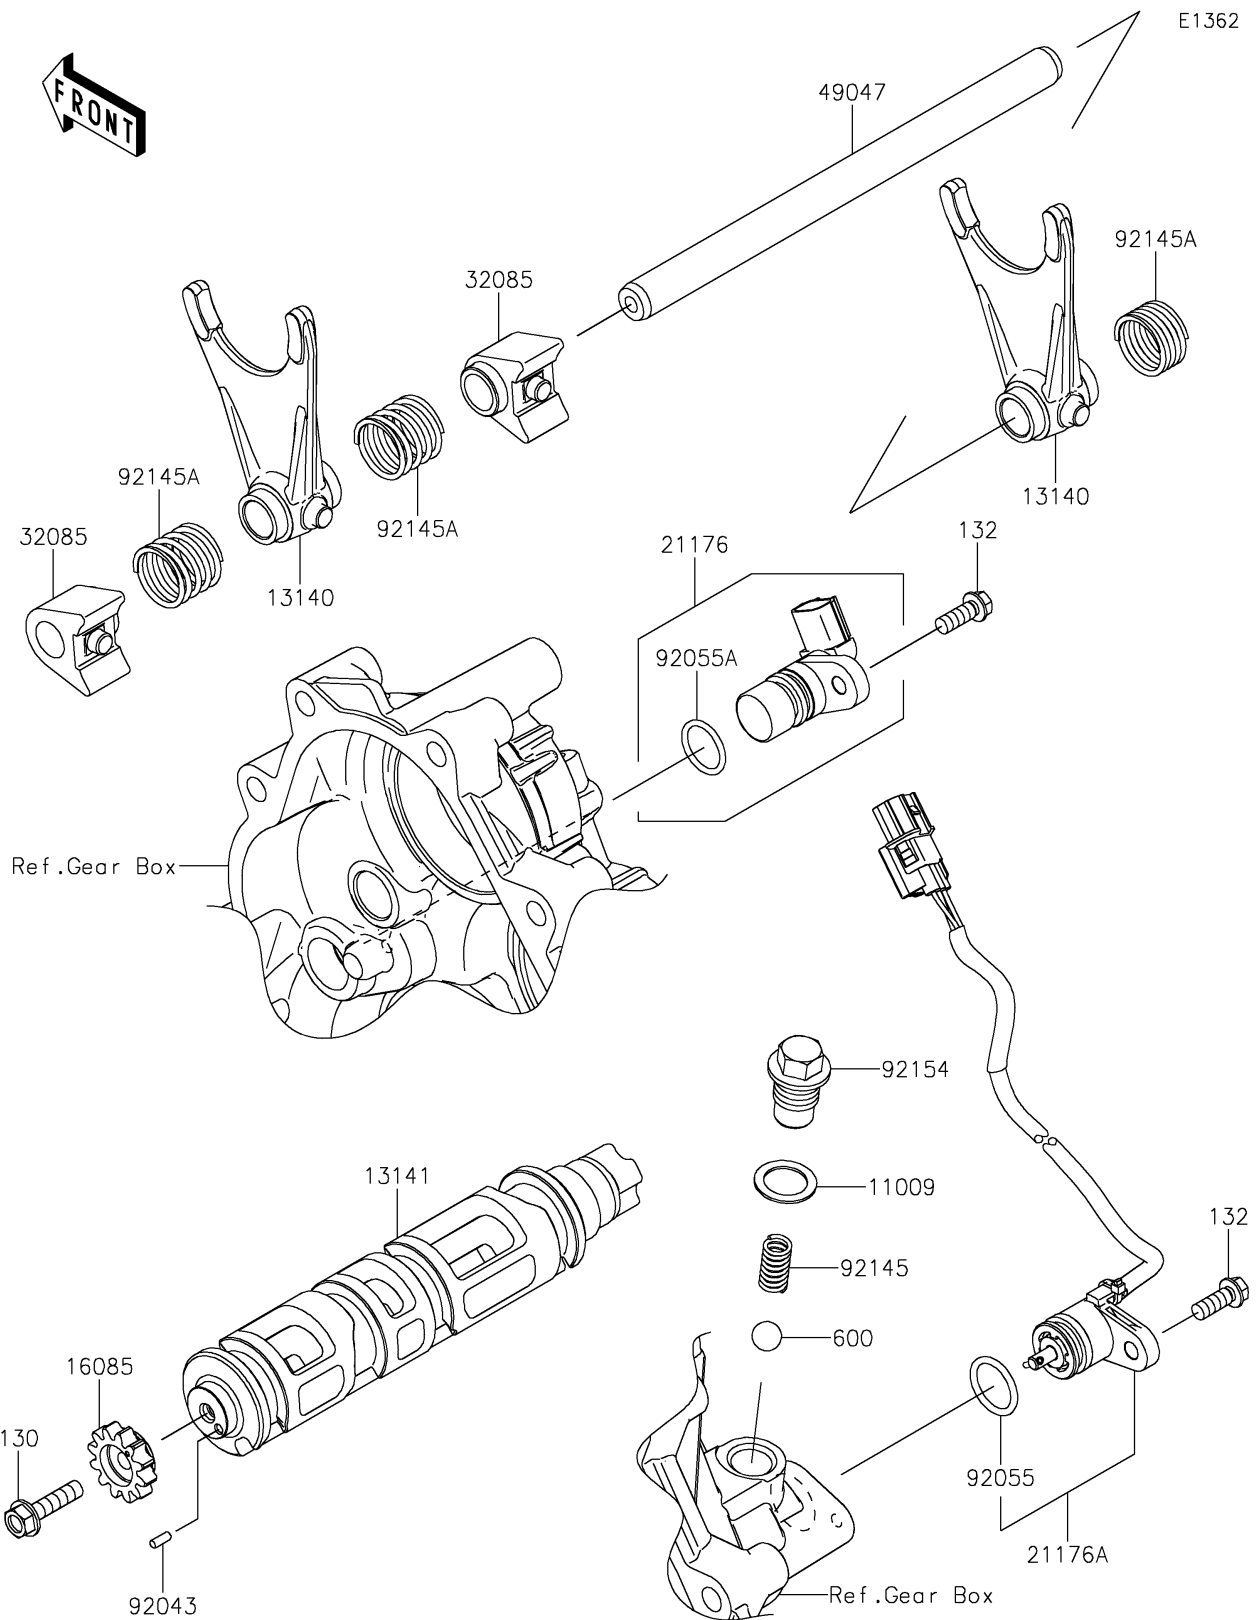

## PARTS DIAGRAM

### Gear Change Drum/Shift Fork(s)

# 2025 TERYX® KRX4™ 1000 LIFTED EDITION

## PARTS LIST

Gear Change Drum/Shift Fork(s)

**ITEM NAME**

**PART NUMBER**

**QUANTITY**

---