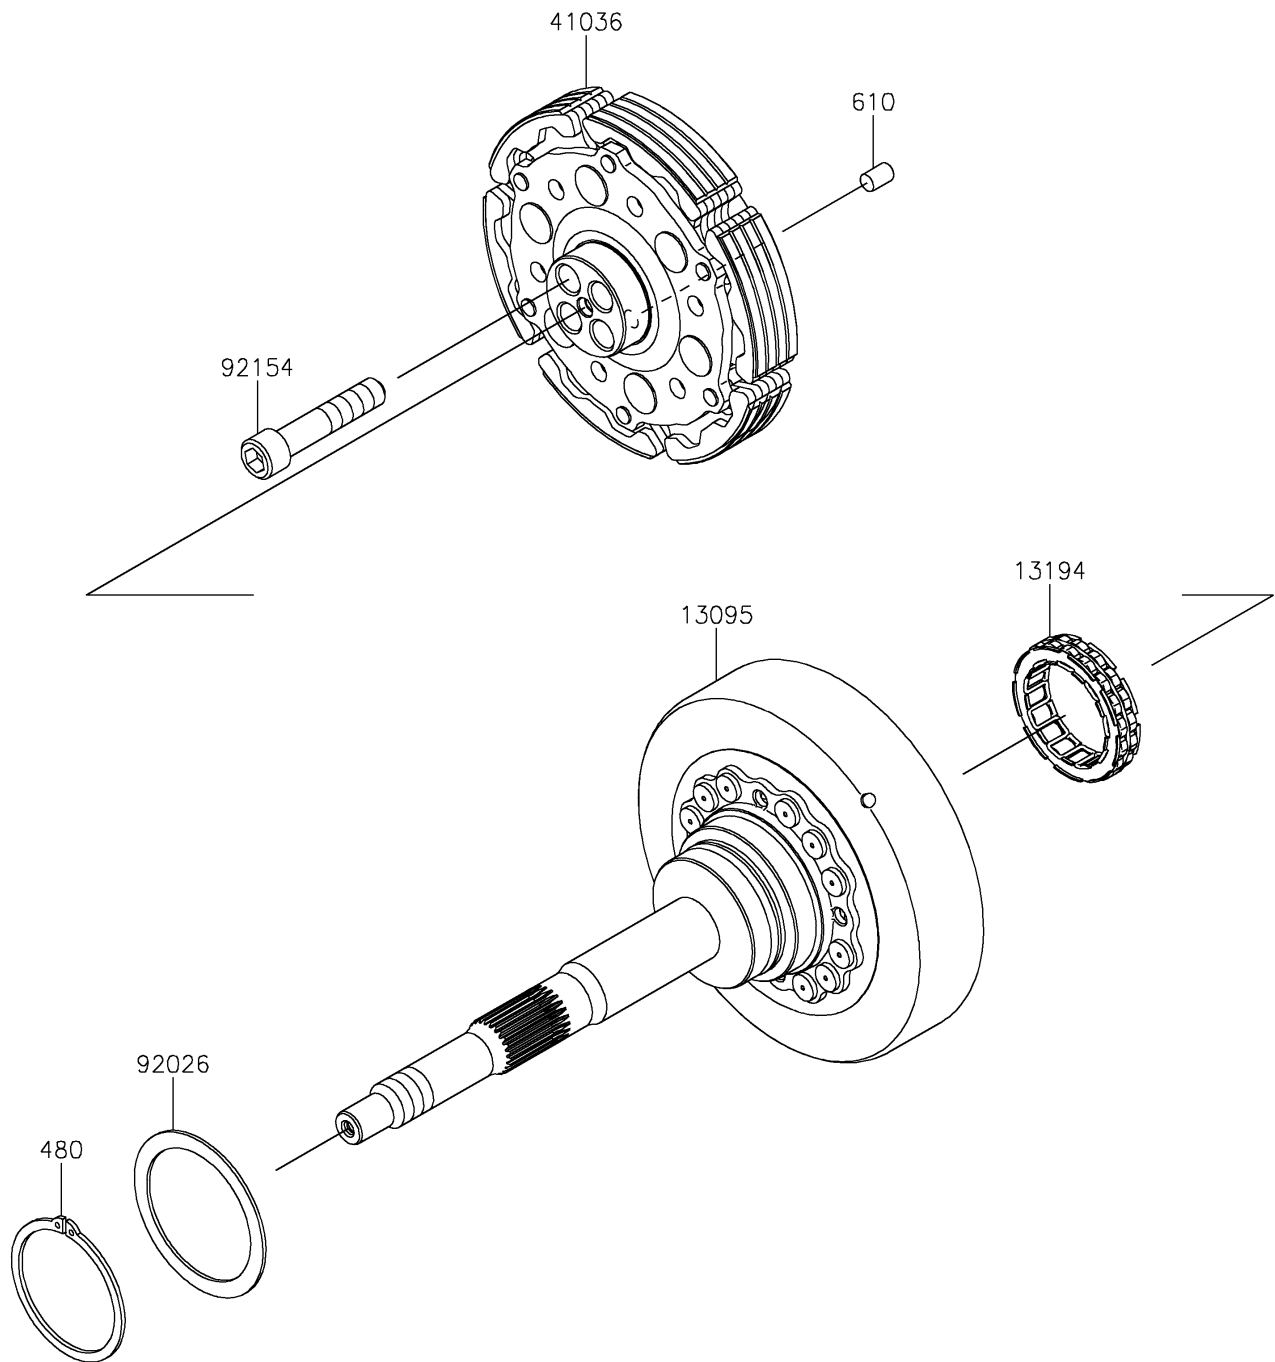

2025 TERYX® KRX4™ 1000 LIFTED EDITION

Kawasaki
Let the Good Times Roll®

PARTS DIAGRAM

Clutch

E1350

2025 TERYX[®] KRX4[™] 1000 LIFTED EDITION

PARTS LIST Clutch

ITEM NAME	PART NUMBER	QUANTITY
-----------	-------------	----------
