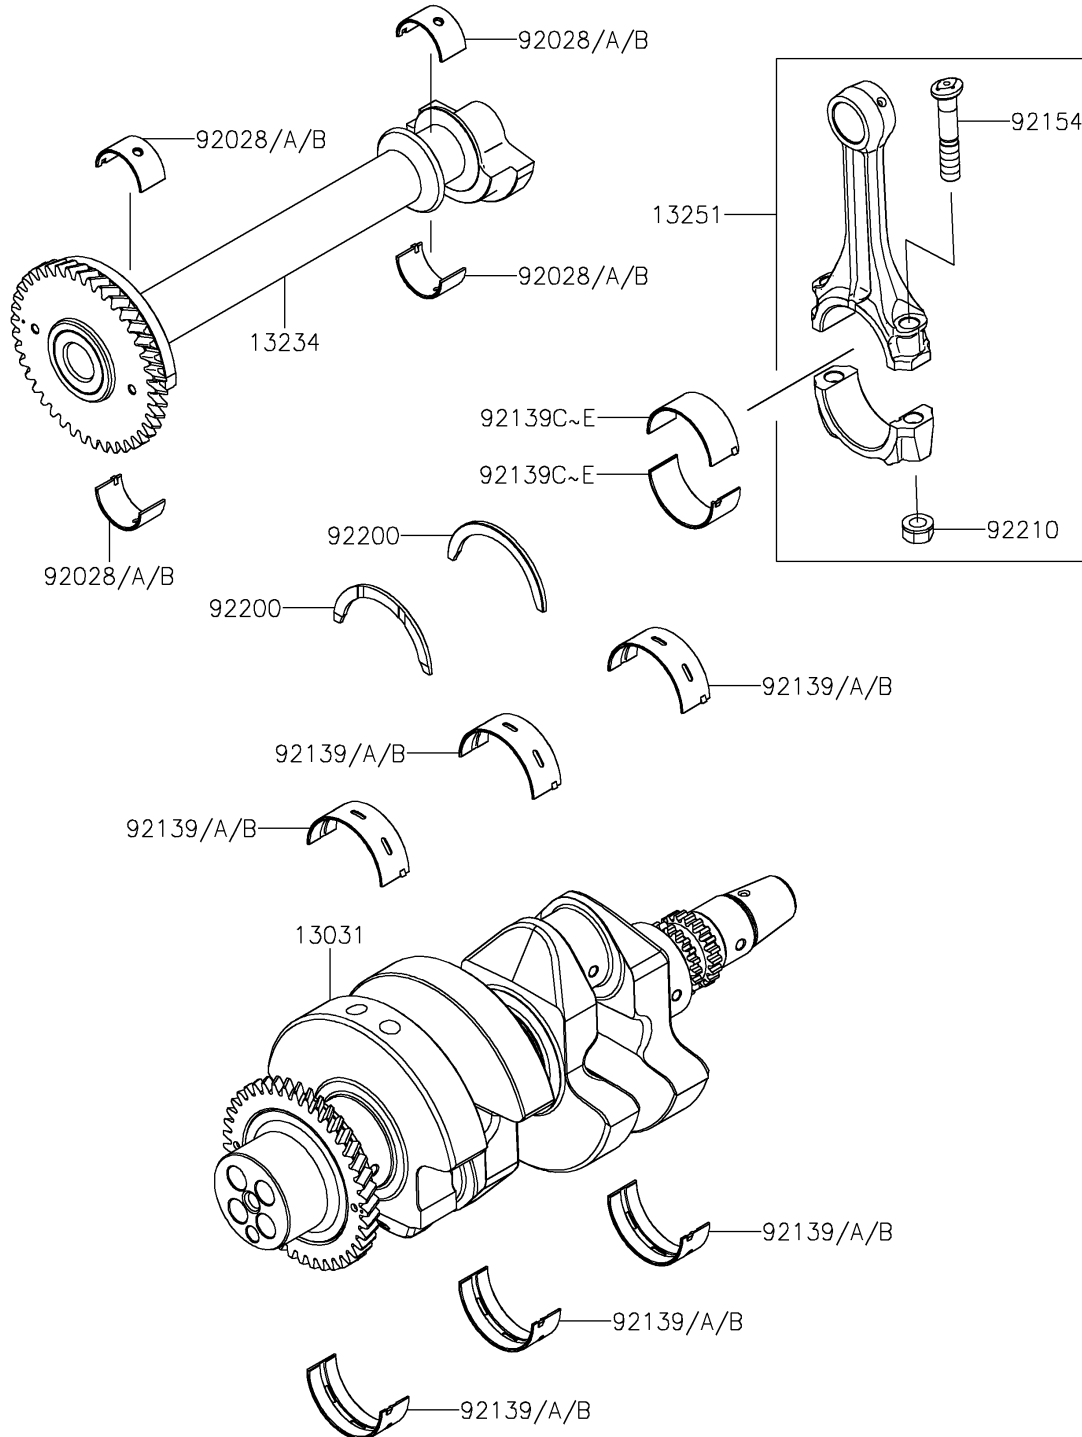

2025 TERYX® KRX4™ 1000 LIFTED EDITION

PARTS DIAGRAM

Crankshaft

E1321

2025 TERYX® KRX4™ 1000 LIFTED EDITION

PARTS LIST

Crankshaft

ITEM NAME	PART NUMBER	QUANTITY
-----------	-------------	----------
