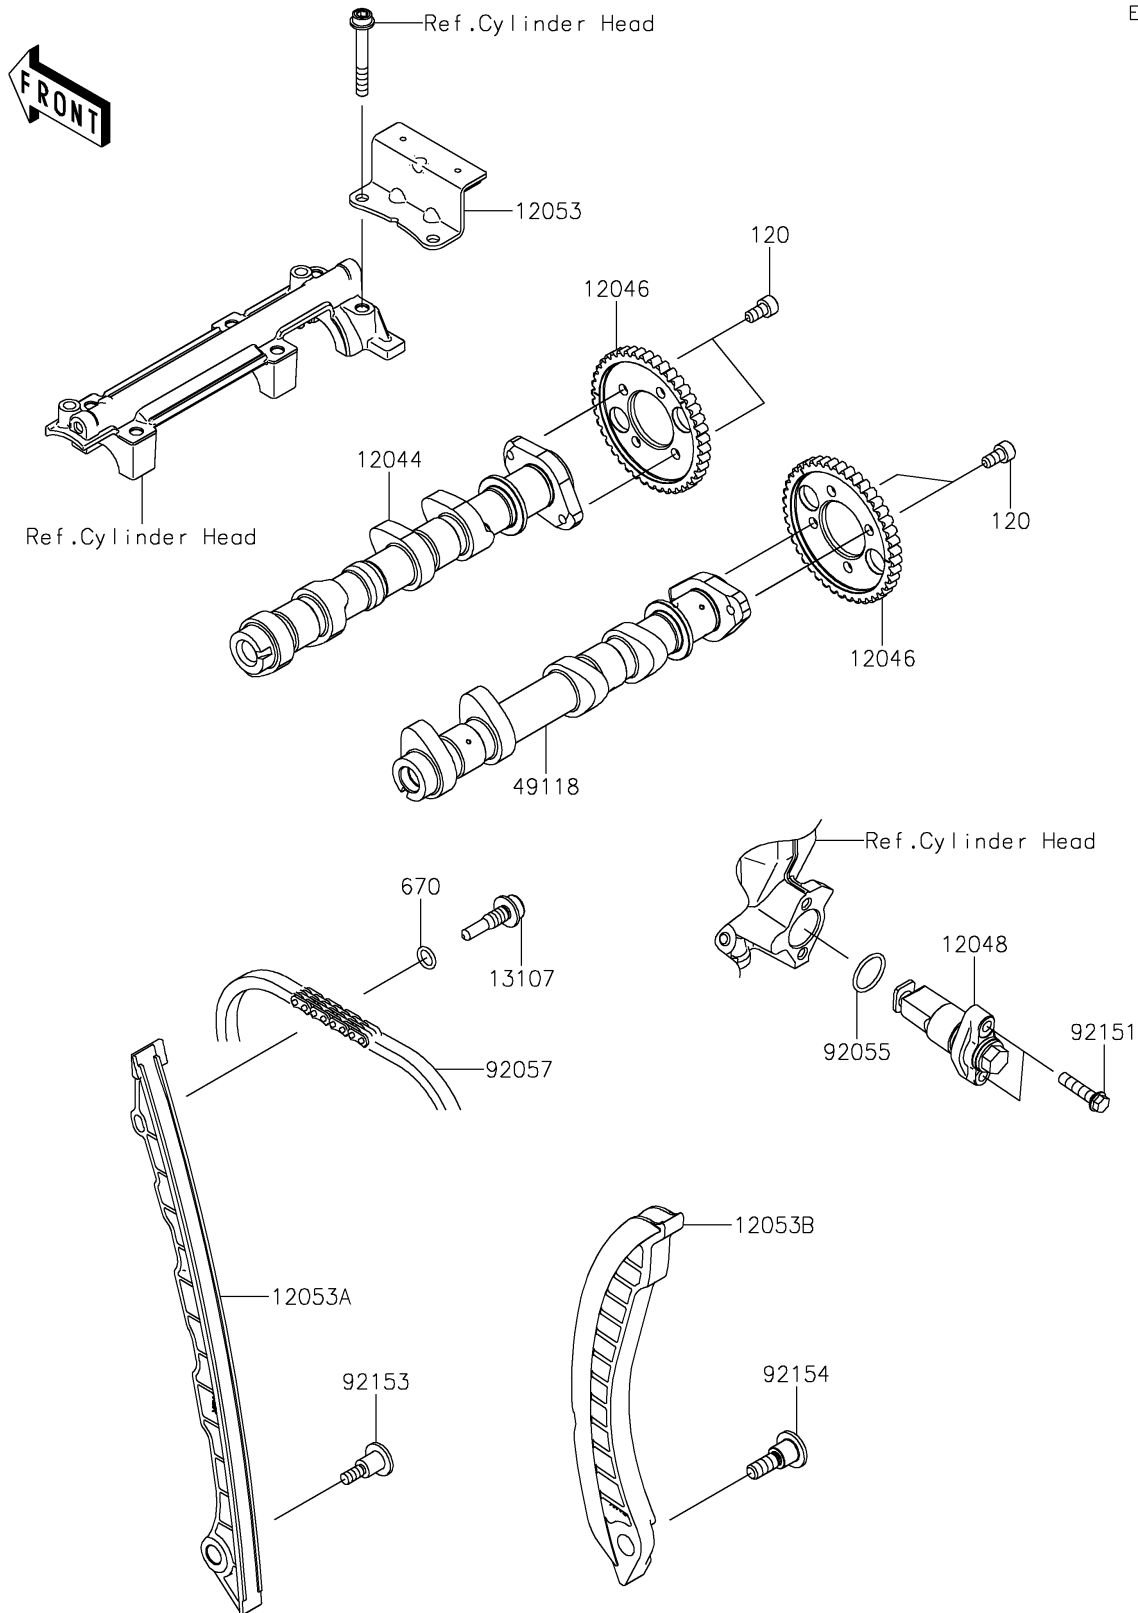

2025 TERYX® KRX4™ 1000 LIFTED EDITION

PARTS DIAGRAM

Camshaft(s)/Tensioner

E1230

2025 TERYX® KRX4™ 1000 LIFTED EDITION

PARTS LIST

Camshaft(s)/Tensioner

ITEM NAME	PART NUMBER	QUANTITY
-----------	-------------	----------
