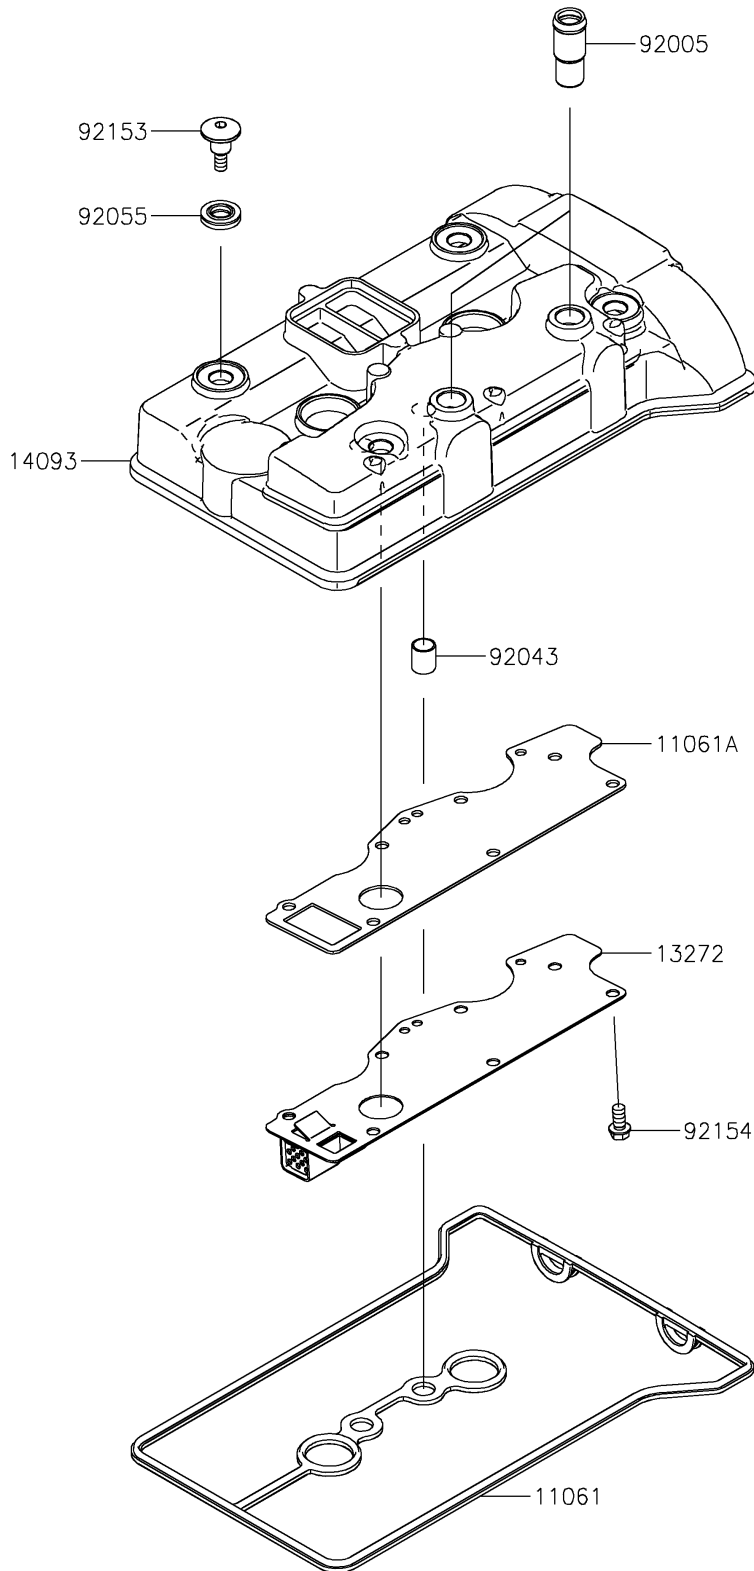

2025 TERYX[®] KRX4[™] 1000 LIFTED EDITION

PARTS DIAGRAM Cylinder Head Cover

E1112

2025 TERYX® KRX4™ 1000 LIFTED EDITION

PARTS LIST

Cylinder Head Cover

ITEM NAME	PART NUMBER	QUANTITY
-----------	-------------	----------
