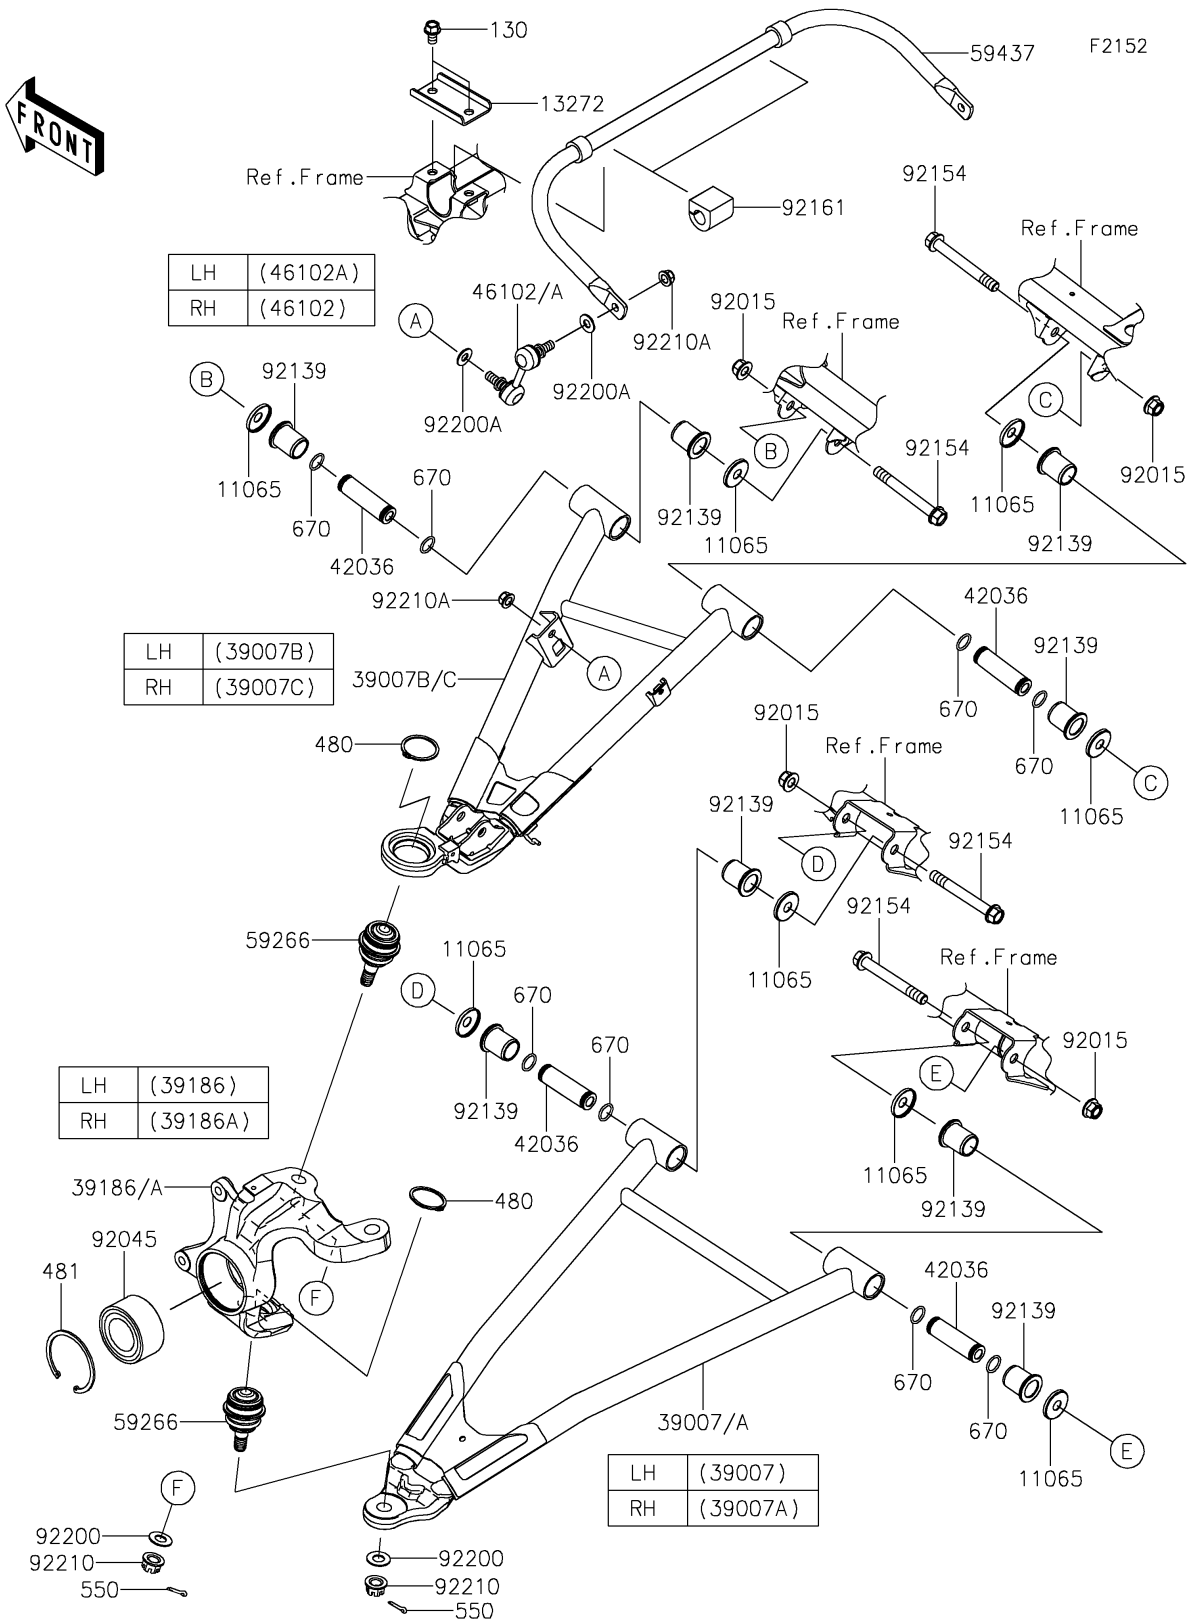

2025 Teryx KRX4 1000 Blackout Edition

PARTS DIAGRAM

Front Suspension

2025 Teryx KRX4 1000 Blackout Edition

Kawasaki
Let the Good Times Roll®

PARTS LIST

Front Suspension

ITEM NAME	PART NUMBER	QUANTITY
CAP (Ref # 11065)	11065-0253	16
PLATE (Ref # 13272)	13272-2677	2
ARM-SUSP,FR,LWR,LH,BLACK (Ref # 39007)	39007-0463-10	1
ARM-SUSP,FR,LWR,RH,BLACK (Ref # 39007A)	39007-0464-10	1
ARM-SUSP,FR,UPP,LH,BLACK (Ref # 39007B)	39007-0479-10	1
ARM-SUSP,FR,UPP,RH,BLACK (Ref # 39007C)	39007-0480-10	1
KNUCKLE,FR,LH (Ref # 39186)	39186-0333	1
KNUCKLE,FR,RH (Ref # 39186A)	39186-0334	1
SLEEVE,12.1X22X76 (Ref # 42036)	42036-0836	8
ROD,STABILIZER (Ref # 46102)	46102-0100	1
ROD,STABILIZER (Ref # 46102A)	46102-0101	1
JOINT-BALL (Ref # 59266)	59266-0738	4
STABILIZER,FR (Ref # 59437)	59437-0025	1
NUT,LOCK,FLANGED,12MM (Ref # 92015)	92015-1433	8
BEARING-BALL,40X74X36 (Ref # 92045)	92045-0919	2
BUSHING (Ref # 92139)	92139-0937	16
BOLT,FLANGED,12X100 (Ref # 92154)	92154-1318	8
DAMPER (Ref # 92161)	92161-2413	2
WASHER,14.2X28X1.5 (Ref # 92200)	92200-0217	4
WASHER,10.3X23X1.6 (Ref # 92200A)	92200-0724	4
NUT,CASTLE,14MM (Ref # 92210)	92210-0104	4
NUT,LOCK,FLANGED,10MM (Ref # 92210A)	92210-1080	4
BOLT-FLANGED,10X16 (Ref # 130)	130CA1016	4
CIRCLIP-TYPE-C,42MM (Ref # 480)	480J4200	4
CIRCLIP-TYPE-C (Ref # 481)	481J7500	2
PIN-COTTER,3.0X25 (Ref # 550)	550AA3025	4
O RING,18MM (Ref # 670)	670B2018	16