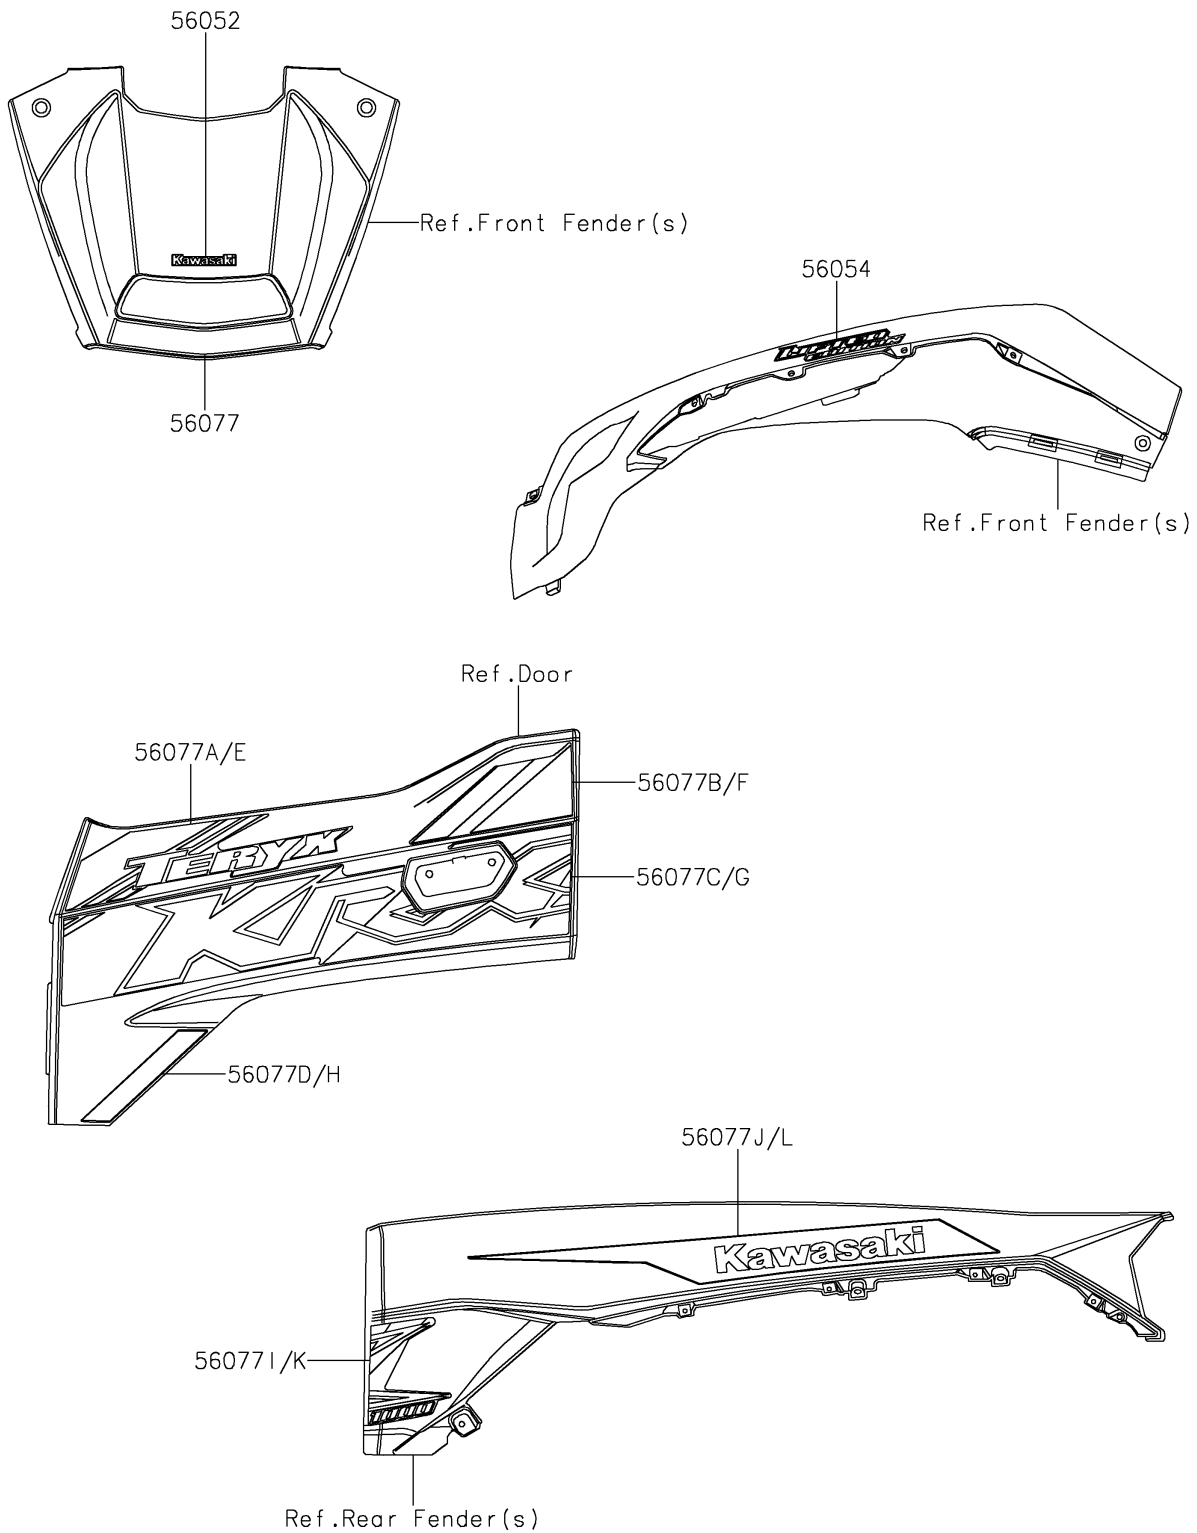

2025 TERYX KRX® 1000 LIFTED EDITION

PARTS DIAGRAM

Decals

F2861

2025 TERYX KRX[®] 1000 LIFTED EDITION

PARTS LIST

Decals

ITEM NAME	PART NUMBER	QUANTITY
-----------	-------------	----------
