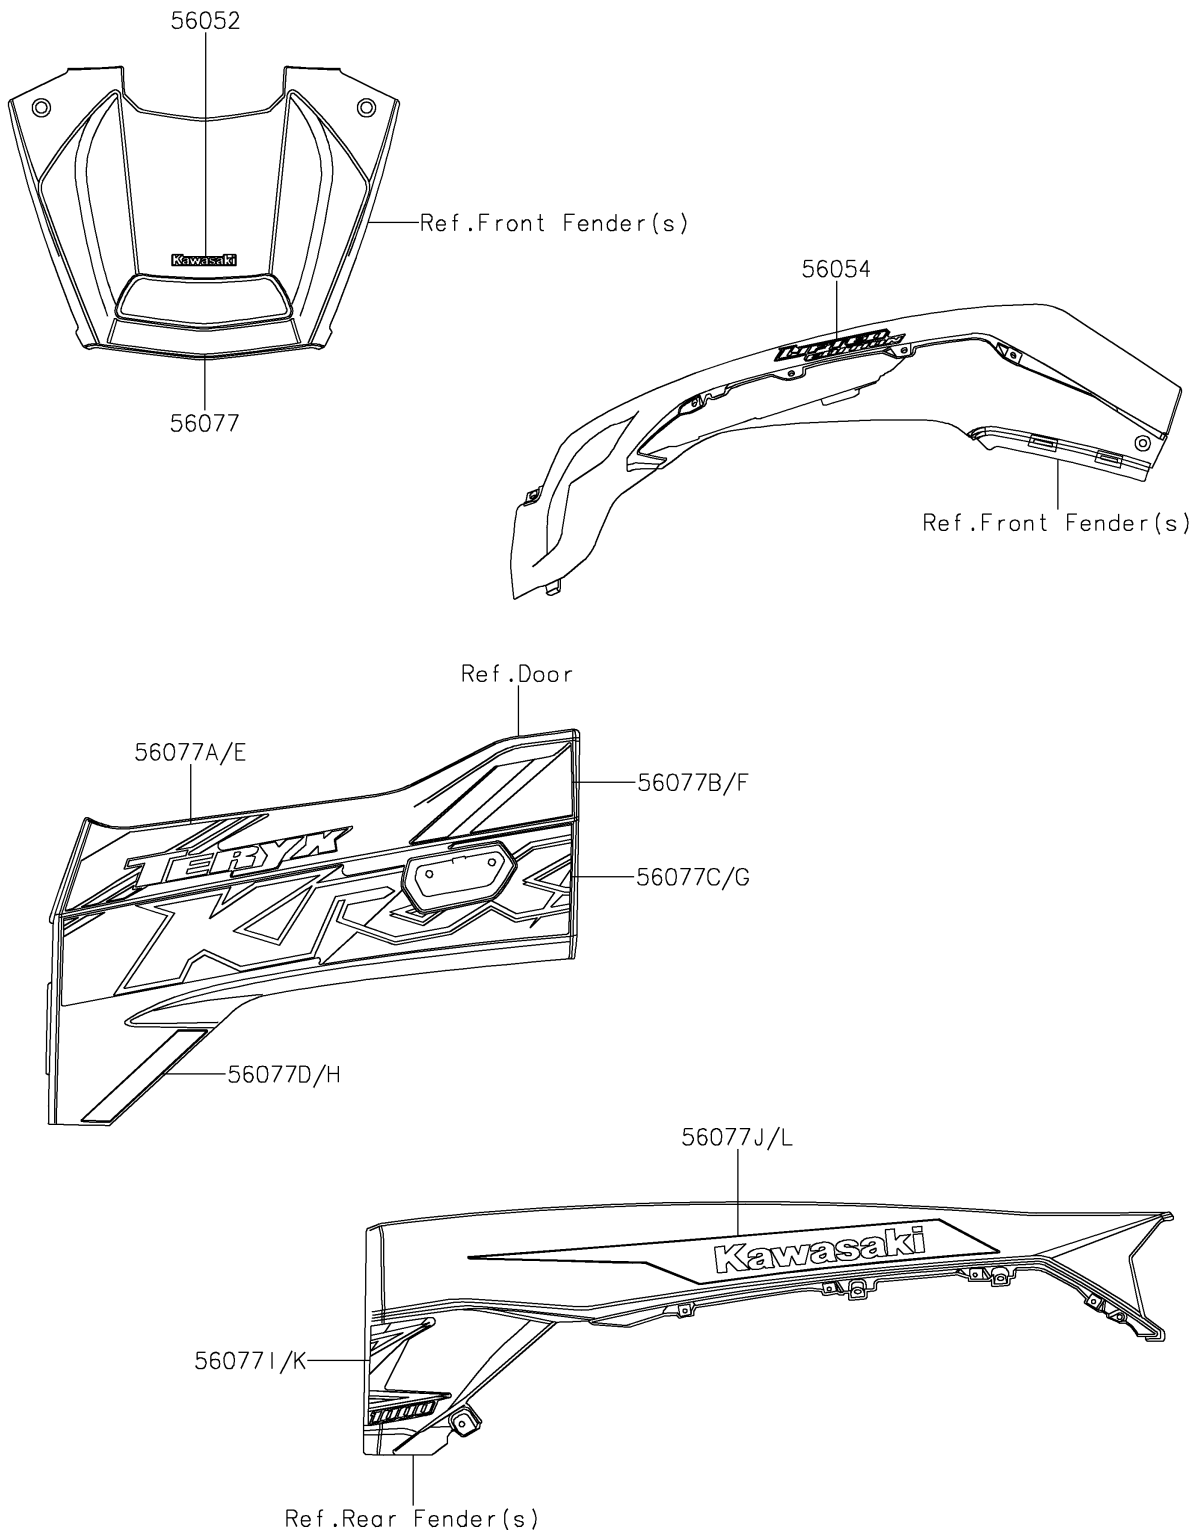

2025 TERYX KRX® 1000 LIFTED EDITION

PARTS DIAGRAM

Decals

F2861

2025 TERYX KRX® 1000 LIFTED EDITION

Kawasaki
Let the Good Times Roll®

PARTS LIST

Decals

ITEM NAME	PART NUMBER	QUANTITY
MARK,KAWASAKI (Ref # 56052)	56052-0928	1
MARK,FR FENDER,LIFTED EDITION (Ref # 56054)	56054-4233	2
PATTERN,HOOD COVER (Ref # 56077)	56077-1806	1
PATTERN,DOOR COVER,LH,FR,UPP (Ref # 56077A)	56077-1807	1
PATTERN,DOOR COVER,LH,RR,UPP (Ref # 56077B)	56077-1808	1
PATTERN,DOOR COVER,LH,CNT (Ref # 56077C)	56077-1809	1
PATTERN,DOOR COVER,LH,LWR (Ref # 56077D)	56077-1810	1
PATTERN,DOOR COVER,RH,FR,UPP (Ref # 56077E)	56077-1811	1
PATTERN,DOOR COVER,RH,RR,UPP (Ref # 56077F)	56077-1812	1
PATTERN,DOOR COVER,RH,CNT (Ref # 56077G)	56077-1813	1
PATTERN,DOOR COVER,RH,LWR (Ref # 56077H)	56077-1814	1
PATTERN,RR FENDER,LH,FR (Ref # 56077I)	56077-1815	1
PATTERN,RR FENDER,LH,RR (Ref # 56077J)	56077-1816	1
PATTERN,RR FENDER,RH,FR (Ref # 56077K)	56077-1817	1
PATTERN,RR FENDER,RH,RR (Ref # 56077L)	56077-1818	1