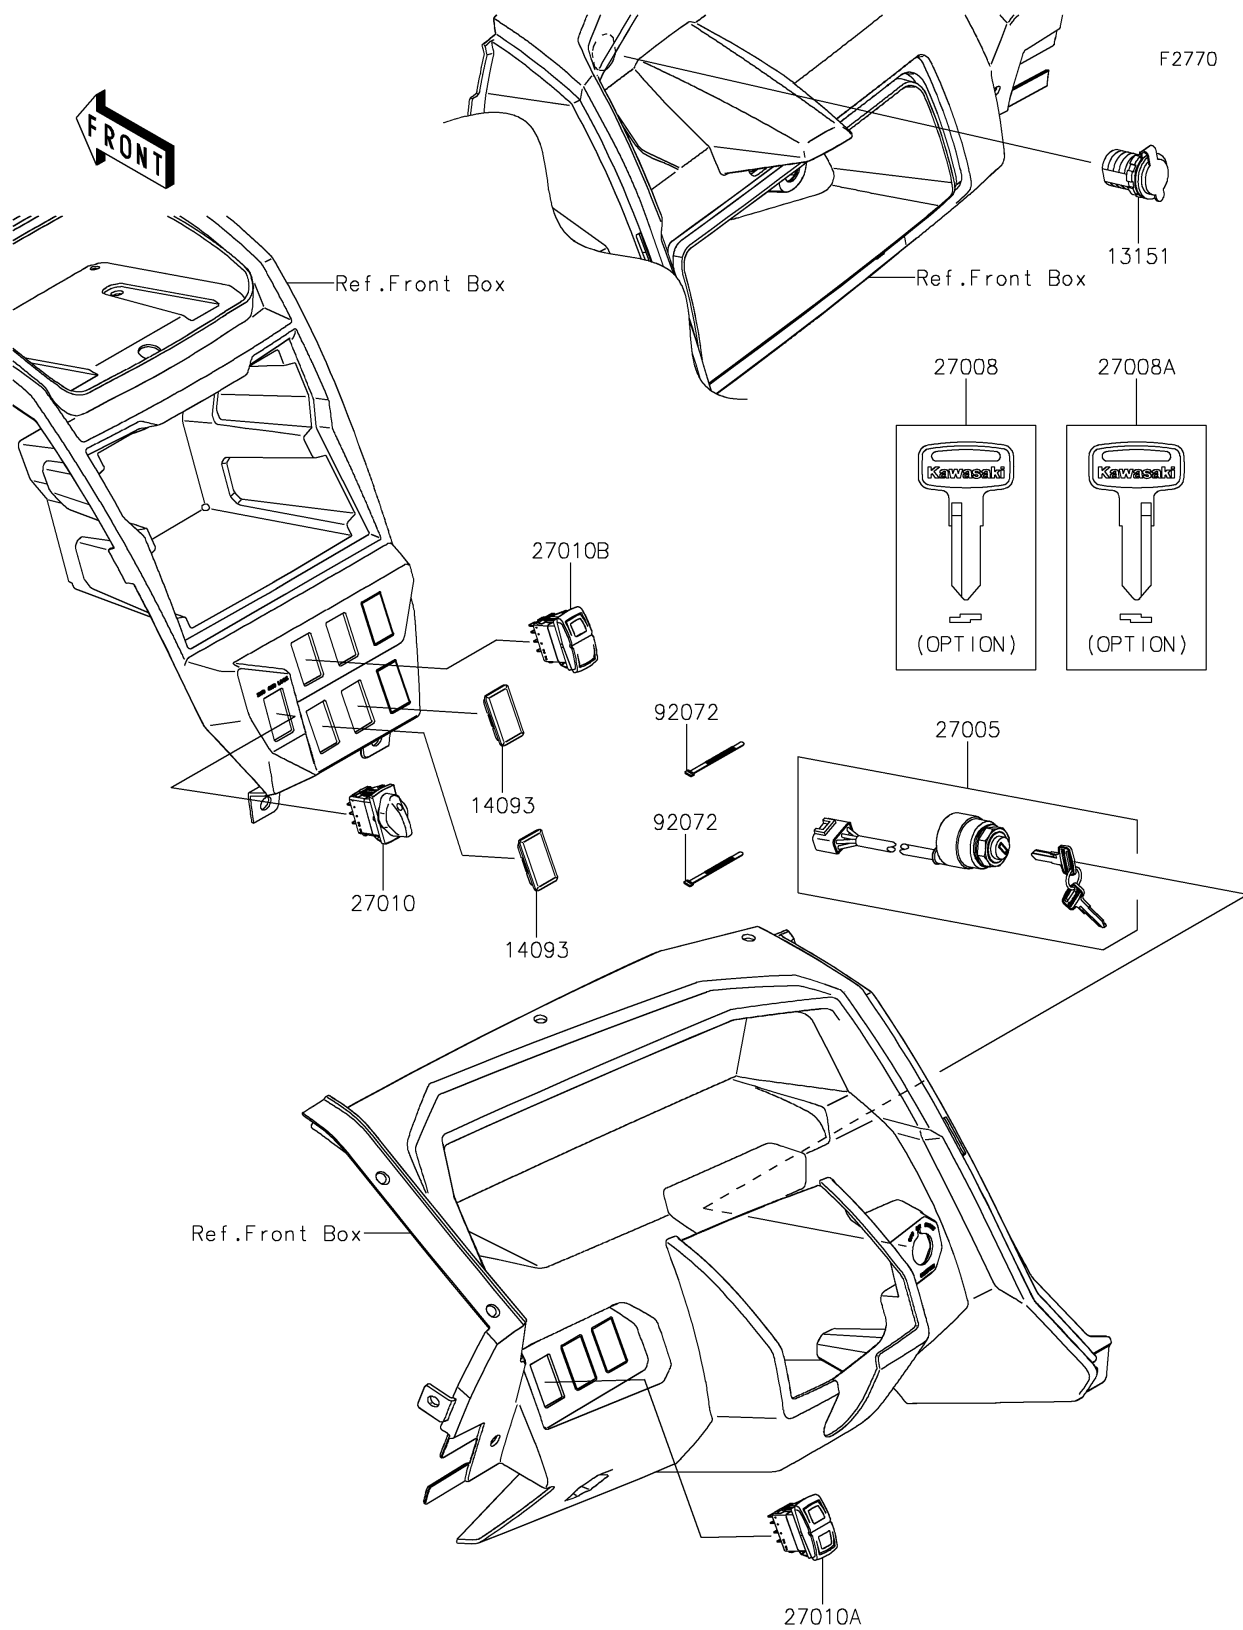

2025 TERYX KRX® 1000 LIFTED EDITION

Kawasaki
Let the Good Times Roll®

PARTS DIAGRAM

Ignition Switch

2025 TERYX KRX® 1000 LIFTED EDITION

PARTS LIST

Ignition Switch

| ITEM NAME | PART NUMBER | QUANTITY |
|--------------------------------------|-------------|----------|
| SWITCH-COMP,OUTLET,12V (Ref # 13151) | 13151-0556 | 1 |
| COVER,SWITCH (Ref # 14093) | 14093-1202 | 2 |
| SWITCH-ASSY-IGNITION (Ref # 27005) | 27005-0643 | 1 |
| KEY-LOCK,BLANK (Ref # 27008) | 27008-1153 | 1 |
| KEY-LOCK,BLANK (Ref # 27008A) | 27008-1157 | 1 |
| SWITCH,2WD/4WD (Ref # 27010) | 27010-0902 | 1 |
| SWITCH,HEAD LIGHT (Ref # 27010A) | 27010-0903 | 1 |
| SWITCH,POWER MODE (Ref # 27010B) | 27010-0904 | 1 |
| BAND,L=123 (Ref # 92072) | 92072-030 | 2 |