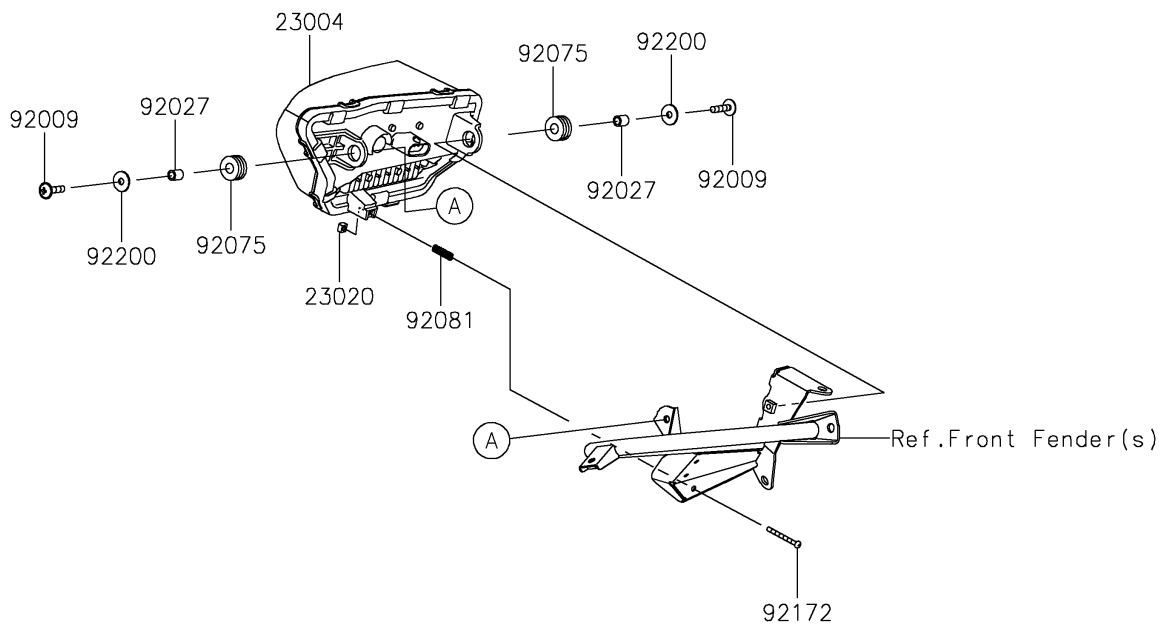

2025 TERYX KRX® 1000 LIFTED EDITION

PARTS DIAGRAM

Headlight(s)

F2710

2025 TERYX KRX[®] 1000 LIFTED EDITION

Kawasaki
Let the Good Times Roll[®]

PARTS LIST

Headlight(s)

| ITEM NAME | PART NUMBER | QUANTITY |
|------------------------------------|-------------|----------|
| LAMP-HEAD,LH,LED (Ref # 23004) | 23004-0429 | 1 |
| LAMP-HEAD,RH,LED (Ref # 23004A) | 23004-0430 | 1 |
| NUT,4MM,FOCUS ADJUST (Ref # 23020) | 23020-018 | 2 |
| SCREW,6X25 (Ref # 92009) | 92009-1465 | 4 |
| COLLAR,6.8X10X12 (Ref # 92027) | 92027-162 | 4 |
| DAMPER,10X24X12 (Ref # 92075) | 92075-1690 | 4 |
| SPRING,FOCUS ADJUST (Ref # 92081) | 92081-1896 | 2 |
| SCREW,4X40 (Ref # 92172) | 92172-1092 | 2 |
| WASHER,6.5X20X1.6 (Ref # 92200) | 92200-0283 | 4 |