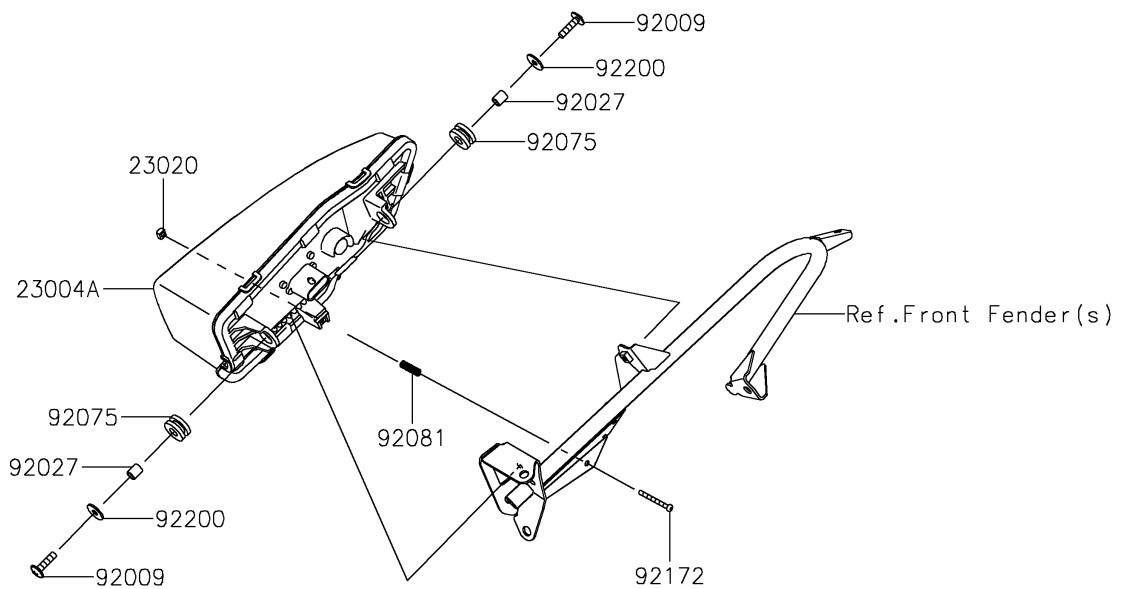

2025 TERYX KRX® 1000 LIFTED EDITION

PARTS DIAGRAM

Headlight(s)

F2710

2025 TERYX KRX[®] 1000 LIFTED EDITION

Kawasaki
Let the Good Times Roll[®]

PARTS LIST

Headlight(s)

| ITEM NAME | PART NUMBER | QUANTITY |
|------------------------------------|-------------|----------|
| LAMP-HEAD,LH,LED (Ref # 23004) | 23004-0429 | 1 |
| LAMP-HEAD,RH,LED (Ref # 23004A) | 23004-0430 | 1 |
| NUT,4MM,FOCUS ADJUST (Ref # 23020) | 23020-018 | 2 |
| SCREW,6X25 (Ref # 92009) | 92009-1465 | 4 |
| COLLAR,6.8X10X12 (Ref # 92027) | 92027-162 | 4 |
| DAMPER,10X24X12 (Ref # 92075) | 92075-1690 | 4 |
| SPRING,FOCUS ADJUST (Ref # 92081) | 92081-1896 | 2 |
| SCREW,4X40 (Ref # 92172) | 92172-1092 | 2 |
| WASHER,6.5X20X1.6 (Ref # 92200) | 92200-0283 | 4 |