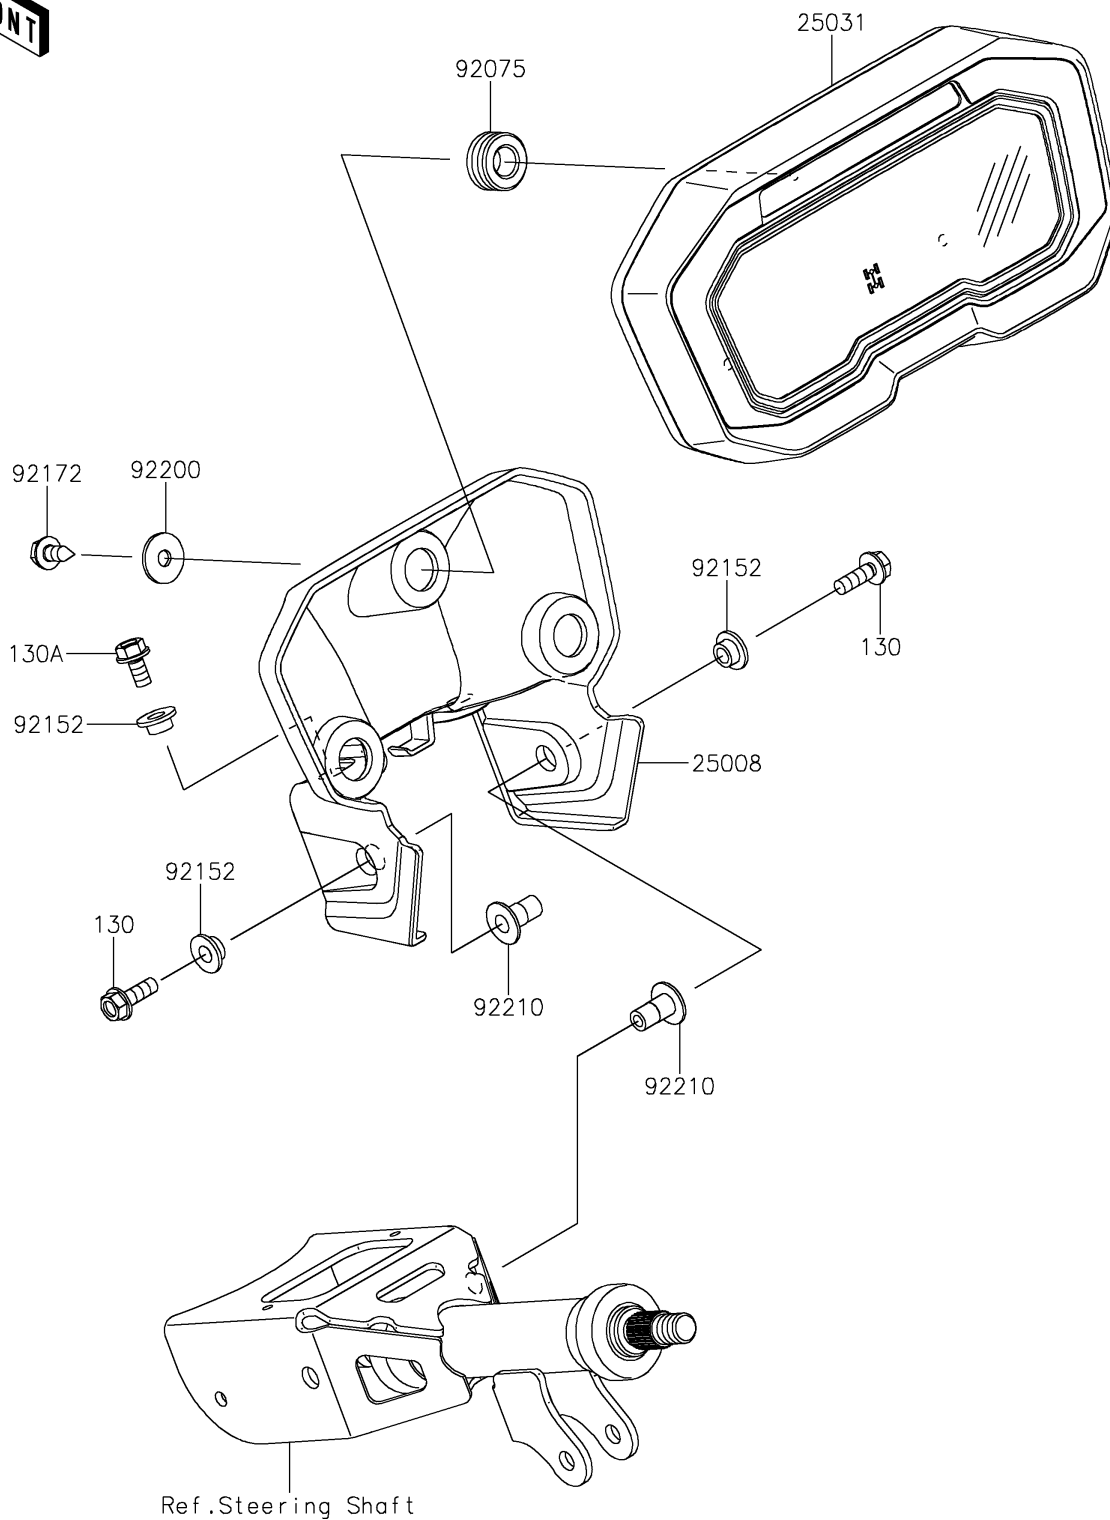

2025 TERYX KRX® 1000 LIFTED EDITION

PARTS DIAGRAM

Meter(s)

F2530

2025 TERYX KRX® 1000 LIFTED EDITION

PARTS LIST

Meter(s)

ITEM NAME	PART NUMBER	QUANTITY
BRACKET-METER (Ref # 25008)	25008-0049	1
METER-ASSY,LCD (Ref # 25031)	25031-1385	1
DAMPER (Ref # 92075)	92075-1898	3
COLLAR,6.5X10X6.2 (Ref # 92152)	92152-1511	4
SCREW,TAPPING,6X16 (Ref # 92172)	92172-1313	3
WASHER,6.5X20X1.6 (Ref # 92200)	92200-0283	3
NUT,METER BKT SIDE (Ref # 92210)	92210-1760	2
BOLT-FLANGED,6X18 (Ref # 130)	130BA0618	2
BOLT-FLANGED,6X12 (Ref # 130A)	130CA0612	2