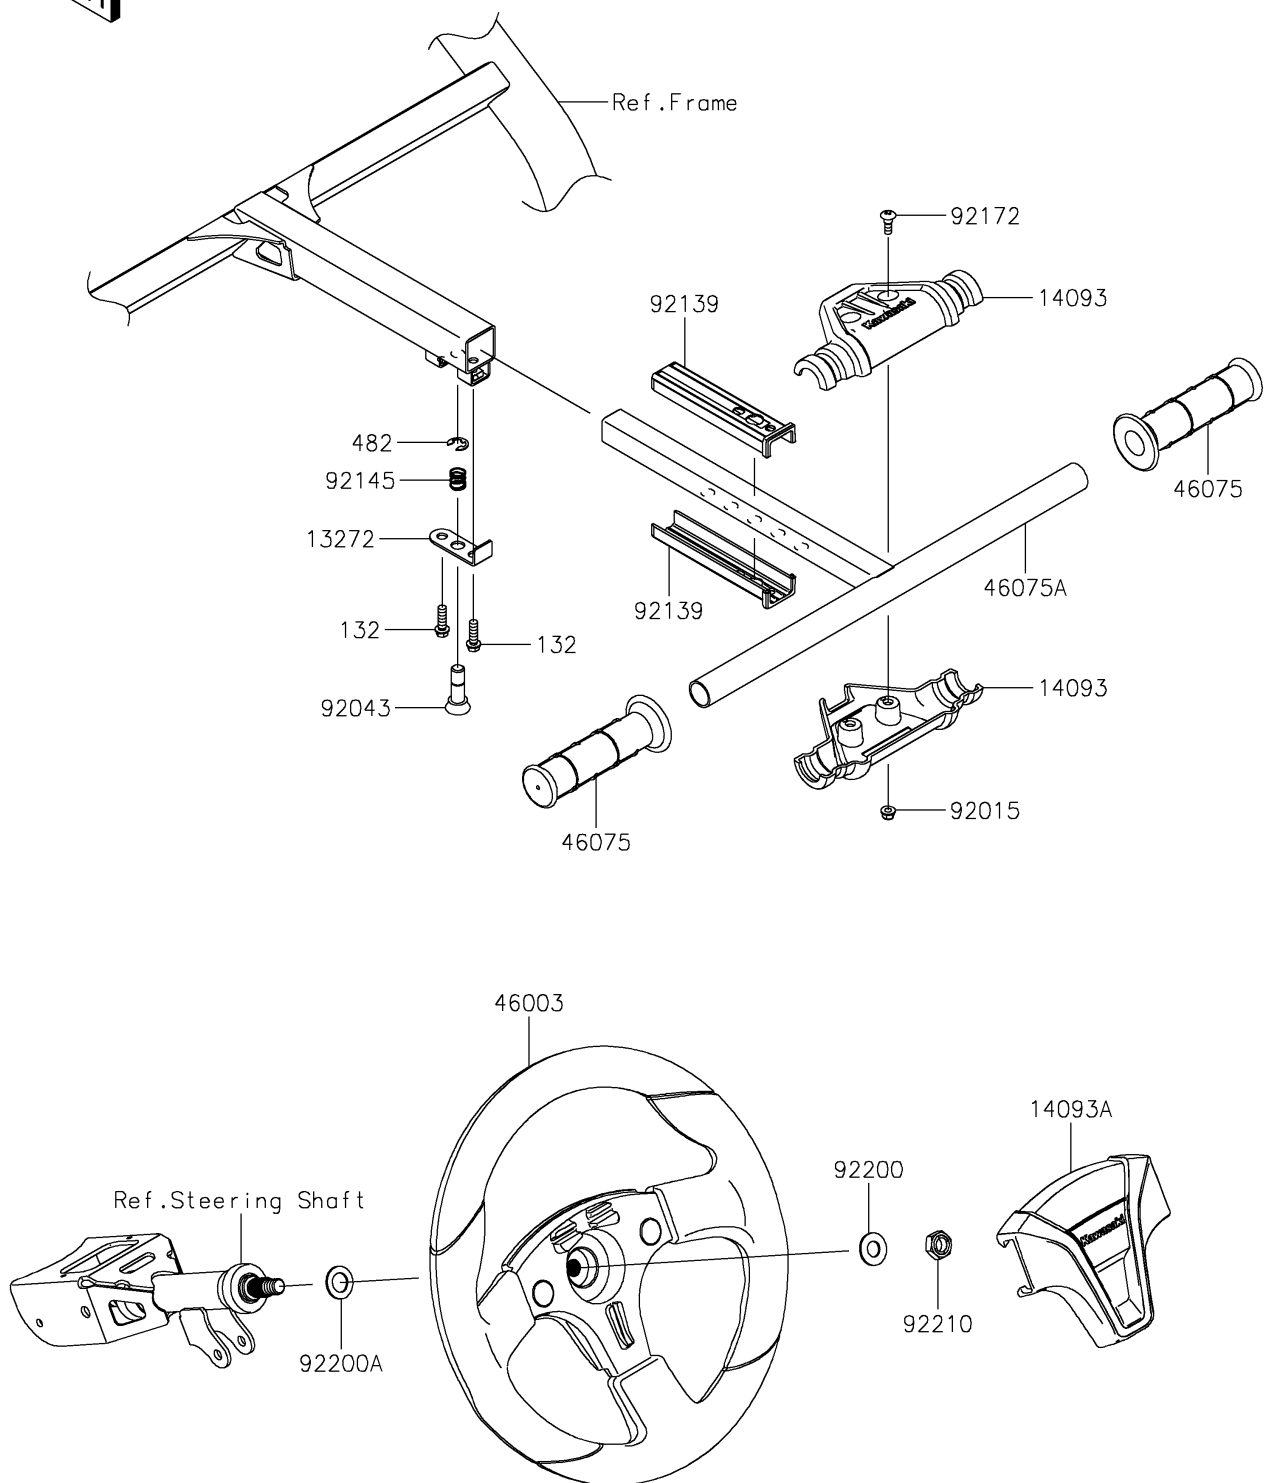

2025 TERYX KRX® 1000 LIFTED EDITION

PARTS DIAGRAM

Steering Wheel

F2311

2025 TERYX KRX[®] 1000 LIFTED EDITION

PARTS LIST

Steering Wheel

ITEM NAME	PART NUMBER	QUANTITY
-----------	-------------	----------
