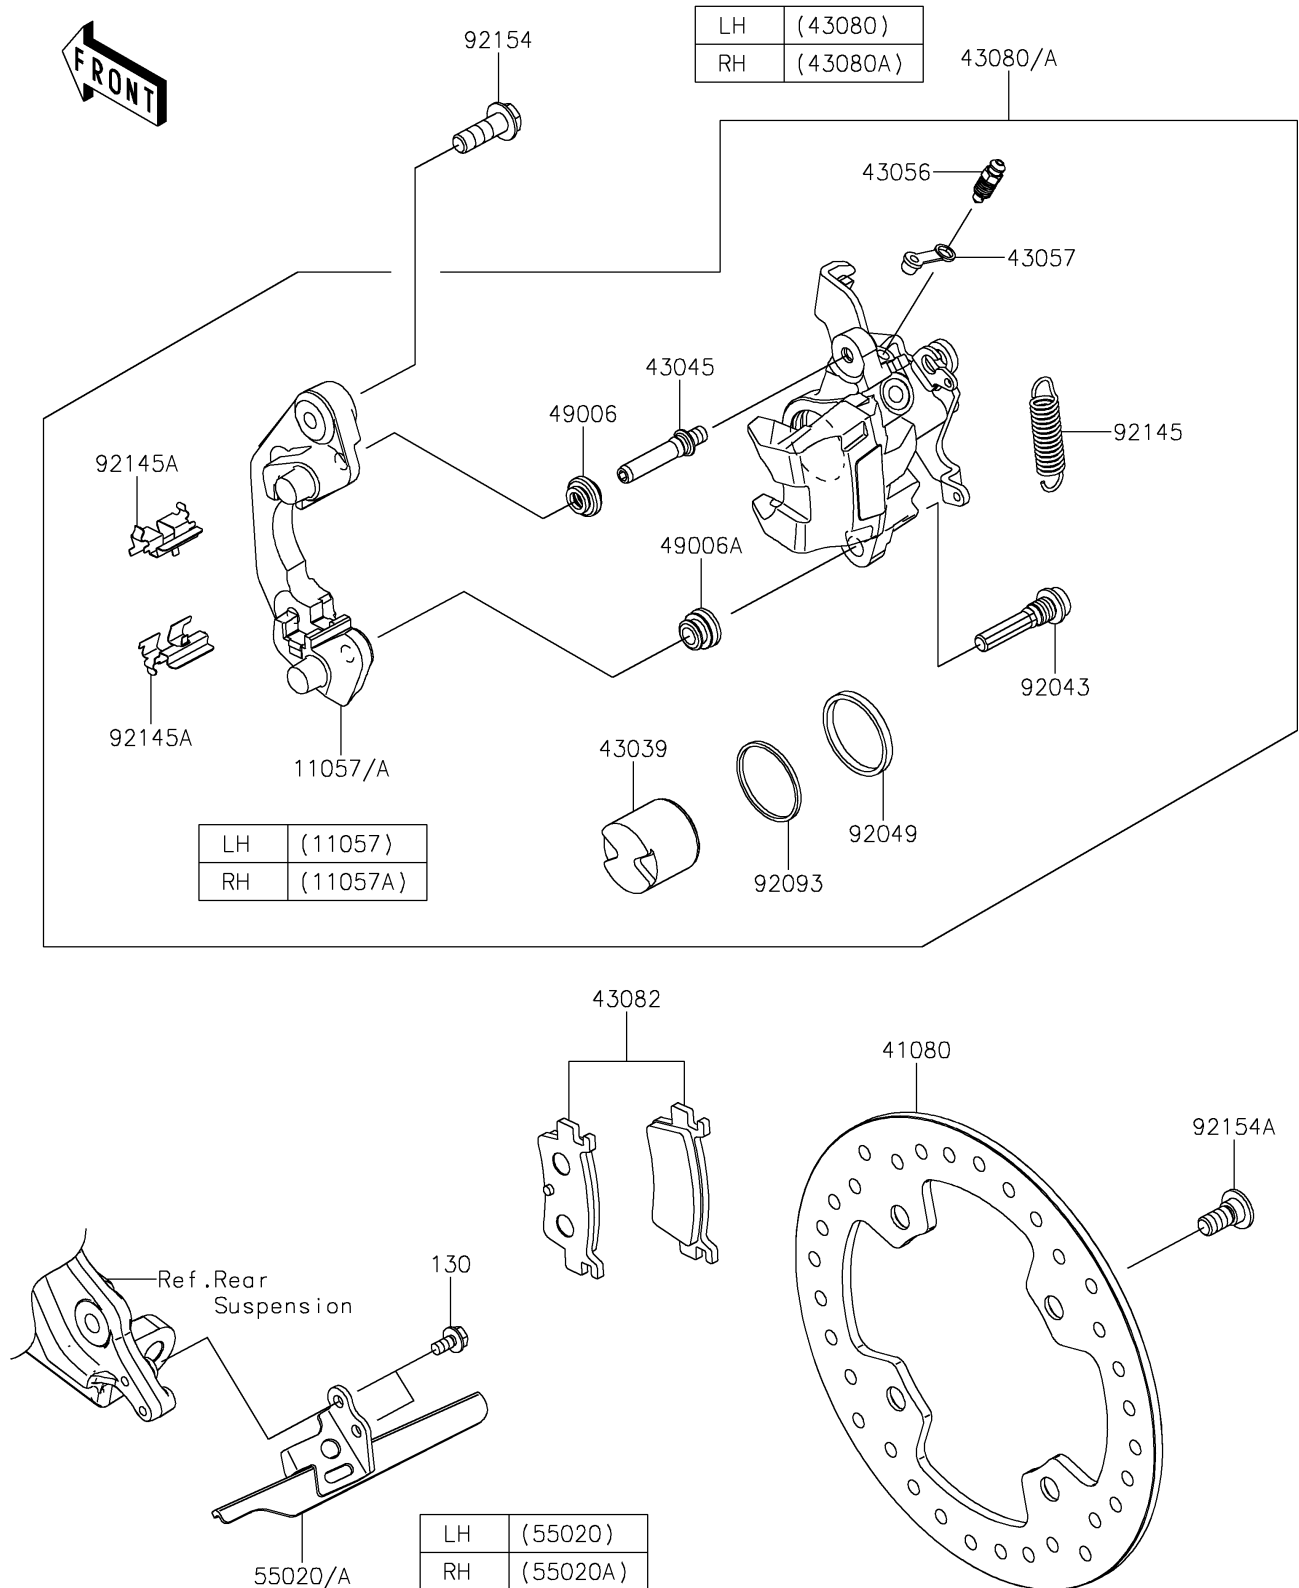

2025 Teryx KRX 1000 Lifted Edition

PARTS DIAGRAM

Rear Brake

F2294

2025 Teryx KRX 1000 Lifted Edition

PARTS LIST

Rear Brake

ITEM NAME	PART NUMBER	QUANTITY
-----------	-------------	----------
