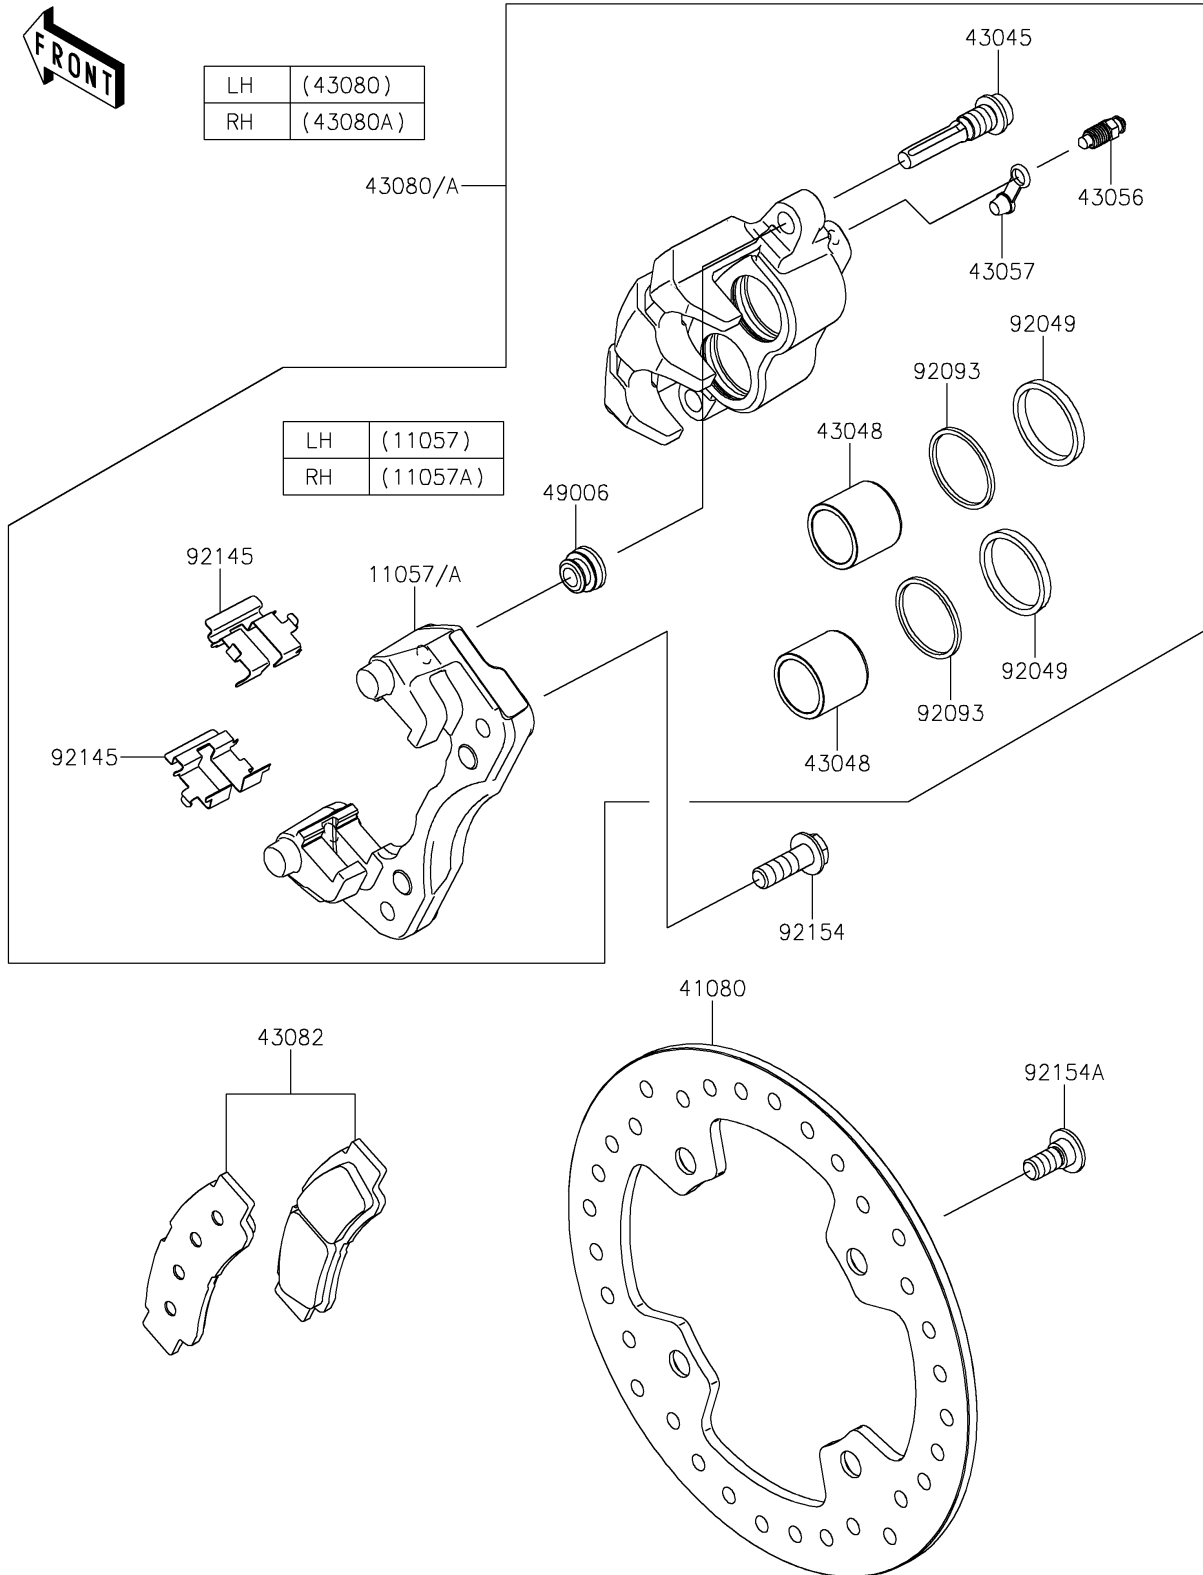

2025 Teryx KRX 1000 Lifted Edition

PARTS DIAGRAM

Front Brake

F2292

2025 Teryx KRX 1000 Lifted Edition

PARTS LIST

Front Brake

ITEM NAME	PART NUMBER	QUANTITY
-----------	-------------	----------
