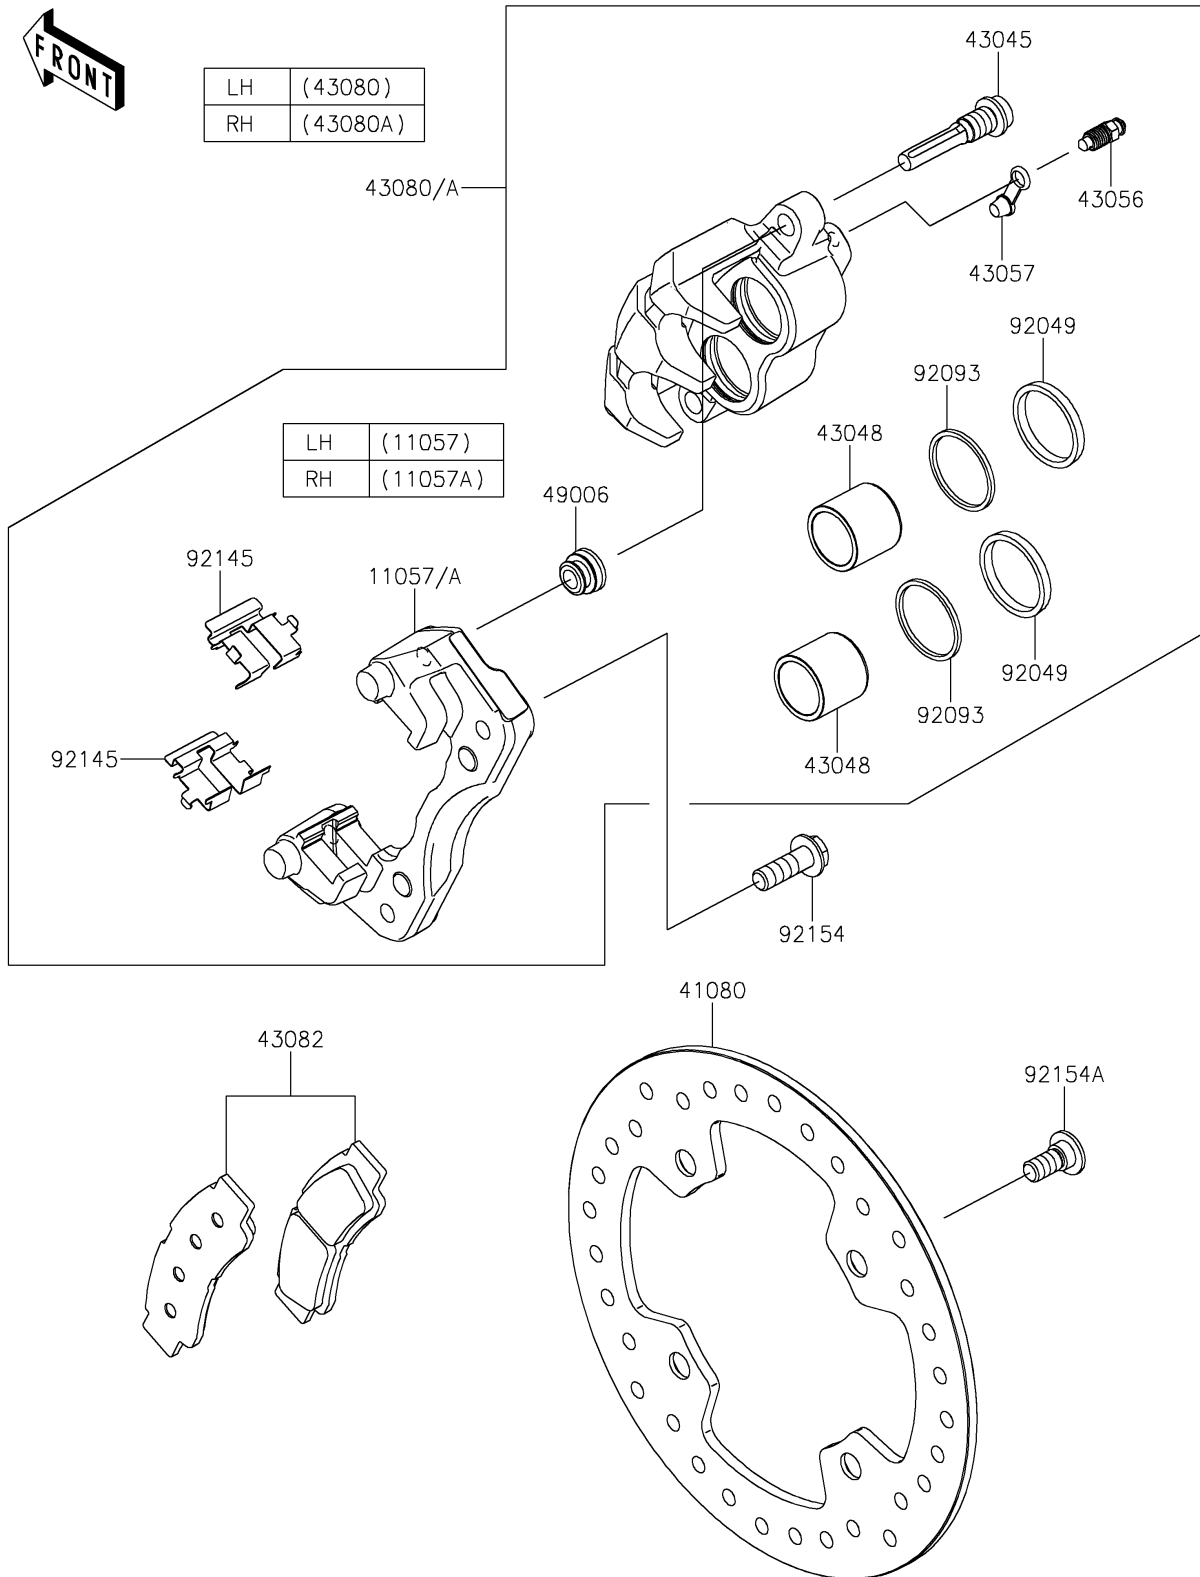

2025 TERYX KRX® 1000 LIFTED EDITION

PARTS DIAGRAM

Front Brake

F2292

2025 TERYX KRX[®] 1000 LIFTED EDITION

PARTS LIST

Front Brake

ITEM NAME	PART NUMBER	QUANTITY
-----------	-------------	----------
