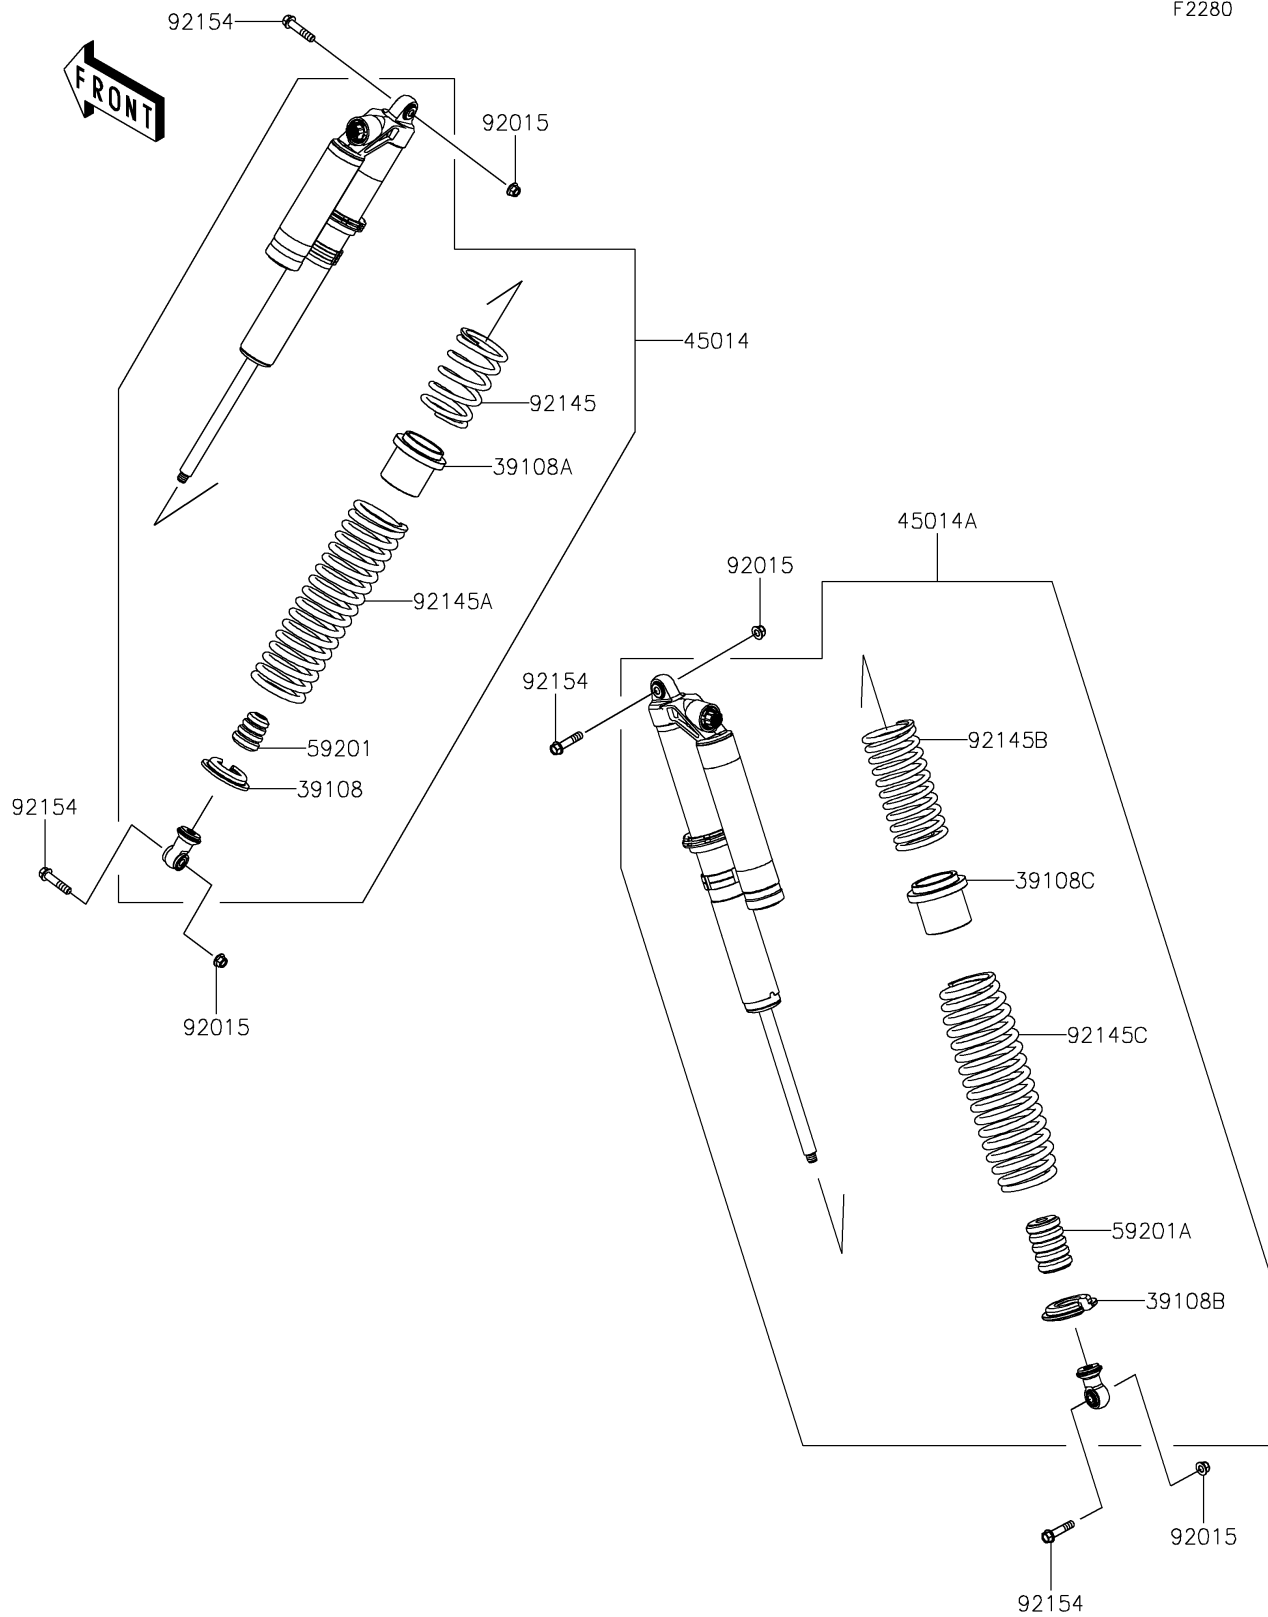

2025 TERYX KRX® 1000 LIFTED EDITION

Kawasaki
Let the Good Times Roll®

PARTS DIAGRAM

Shock Absorber(s)

F2280

2025 TERYX KRX[®] 1000 LIFTED EDITION

PARTS LIST

Shock Absorber(s)

ITEM NAME	PART NUMBER	QUANTITY
-----------	-------------	----------
