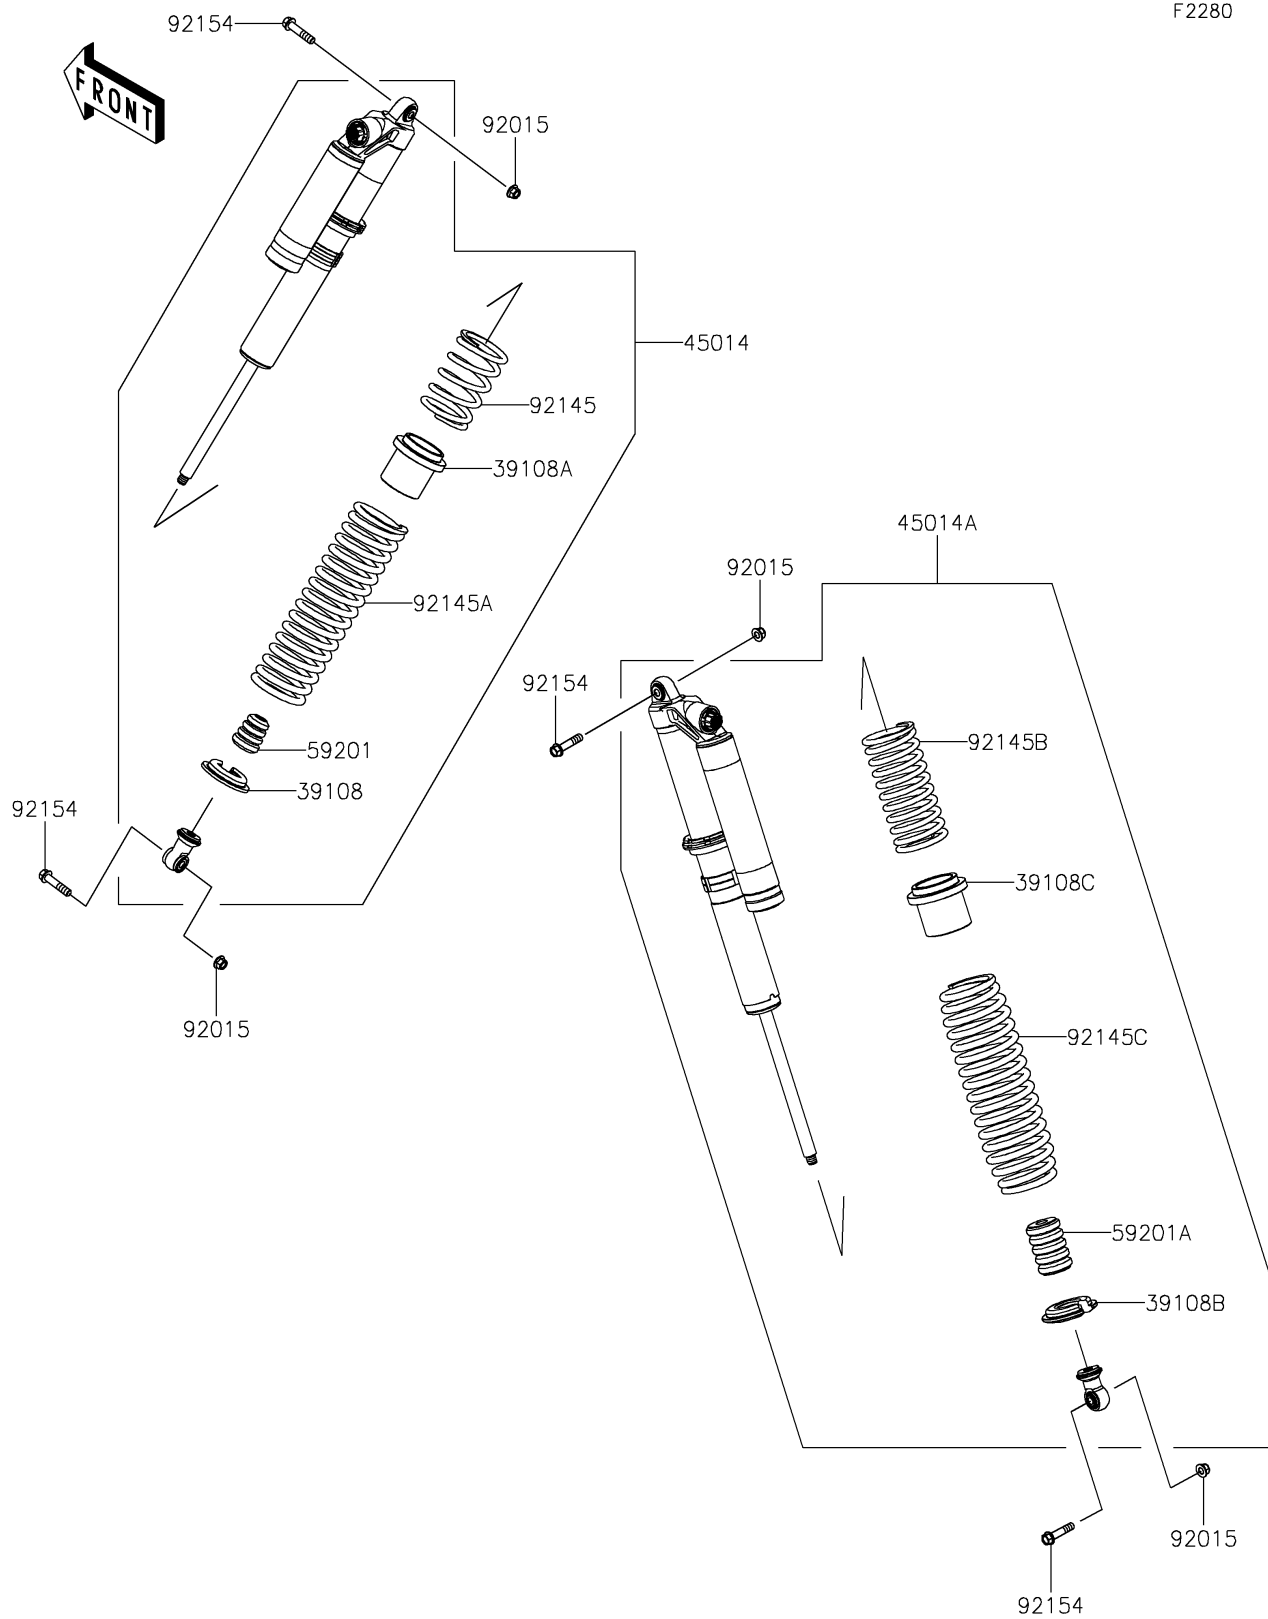

2025 TERYX KRX® 1000 LIFTED EDITION

Kawasaki
Let the Good Times Roll®

PARTS DIAGRAM

Shock Absorber(s)

F2280

2025 TERYX KRX[®] 1000 LIFTED EDITION

PARTS LIST

Shock Absorber(s)

ITEM NAME	PART NUMBER	QUANTITY
-----------	-------------	----------
