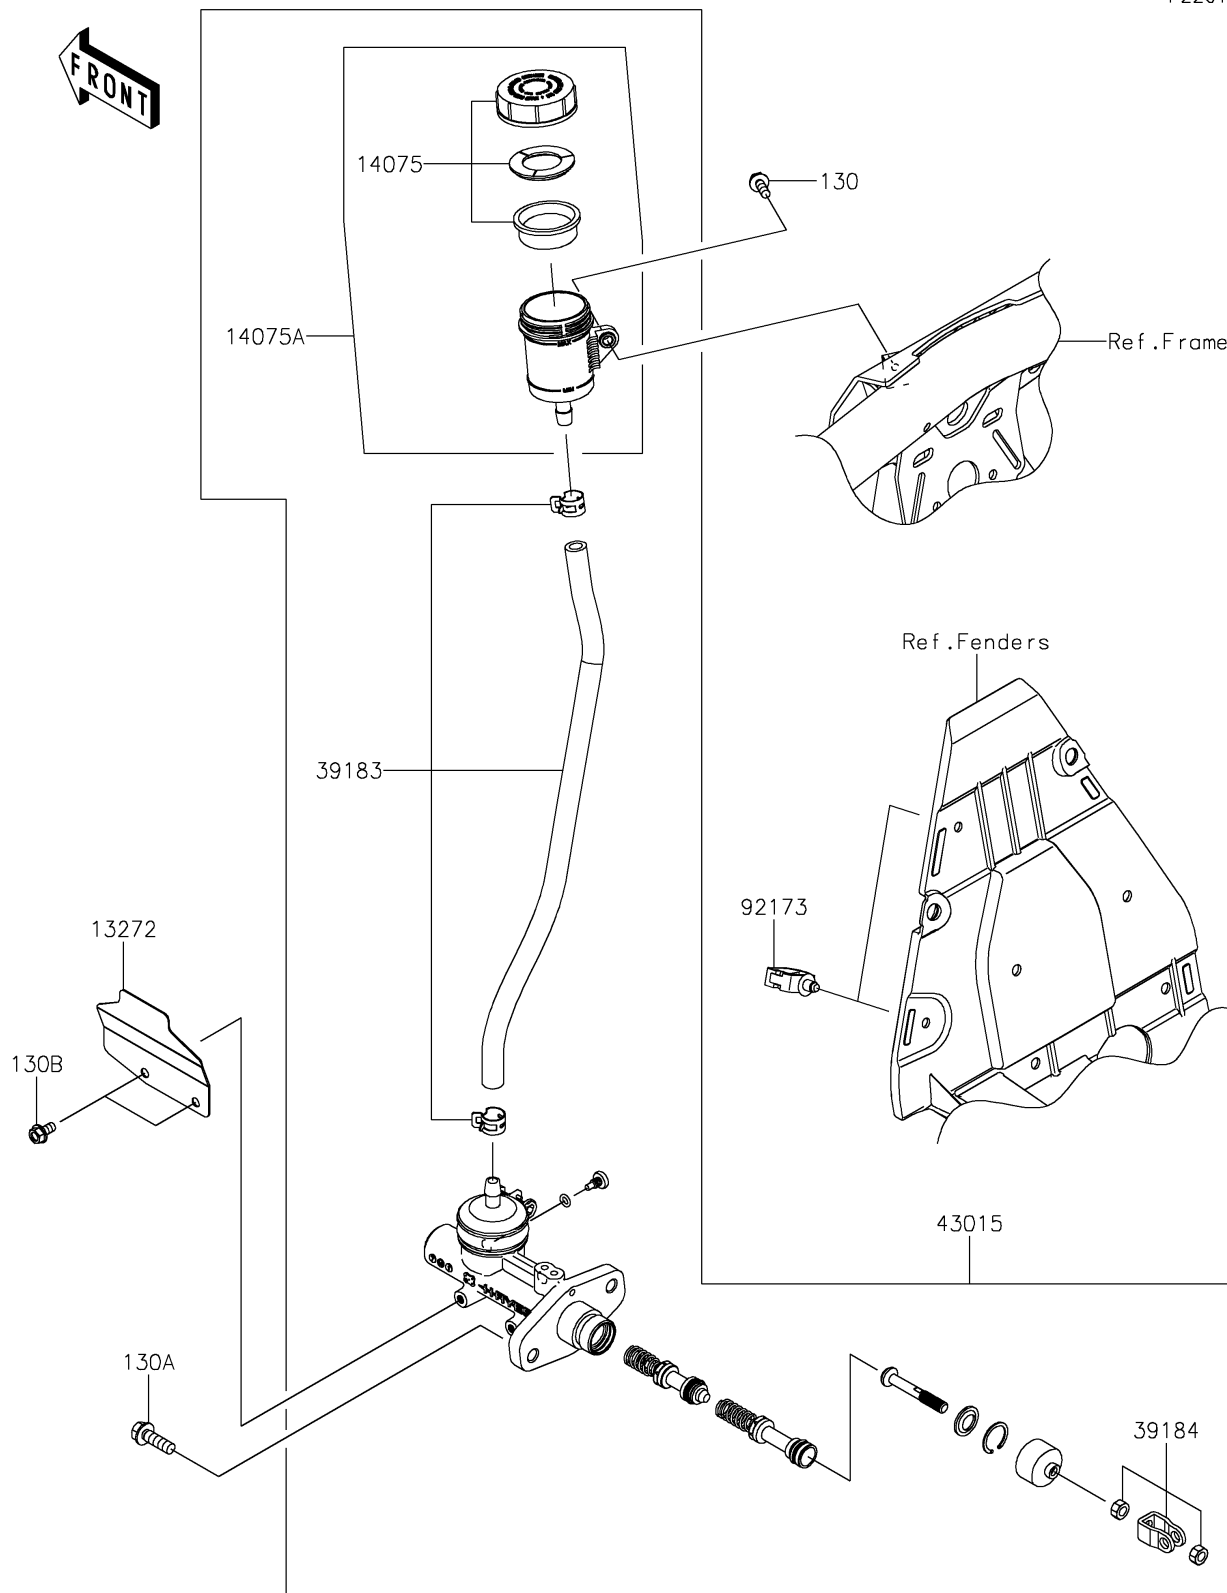

2025 TERYX KRX[®] 1000 LIFTED EDITION

PARTS DIAGRAM

Master Cylinder

F2261

2025 TERYX KRX[®] 1000 LIFTED EDITION

PARTS LIST

Master Cylinder

ITEM NAME	PART NUMBER	QUANTITY
-----------	-------------	----------
