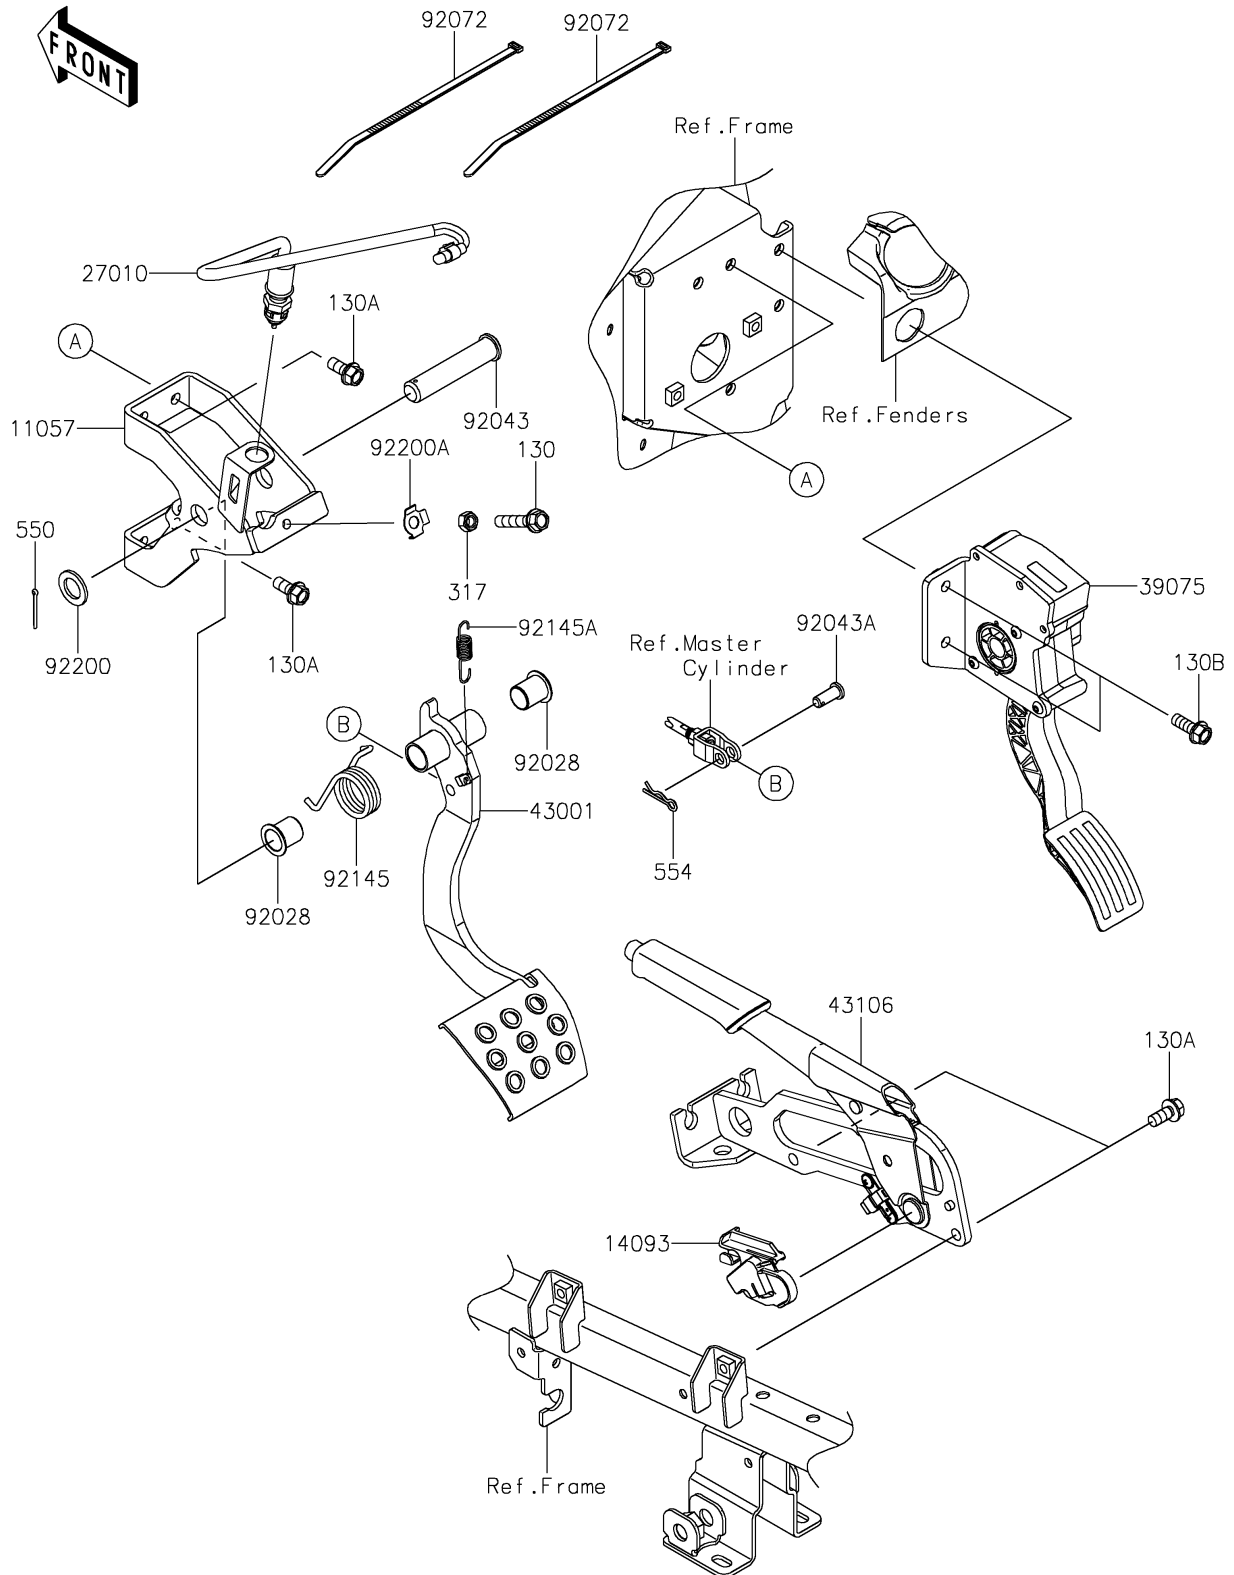

2025 TERYX KRX® 1000 LIFTED EDITION

PARTS DIAGRAM

Brake Pedal/Throttle Lever

F2260