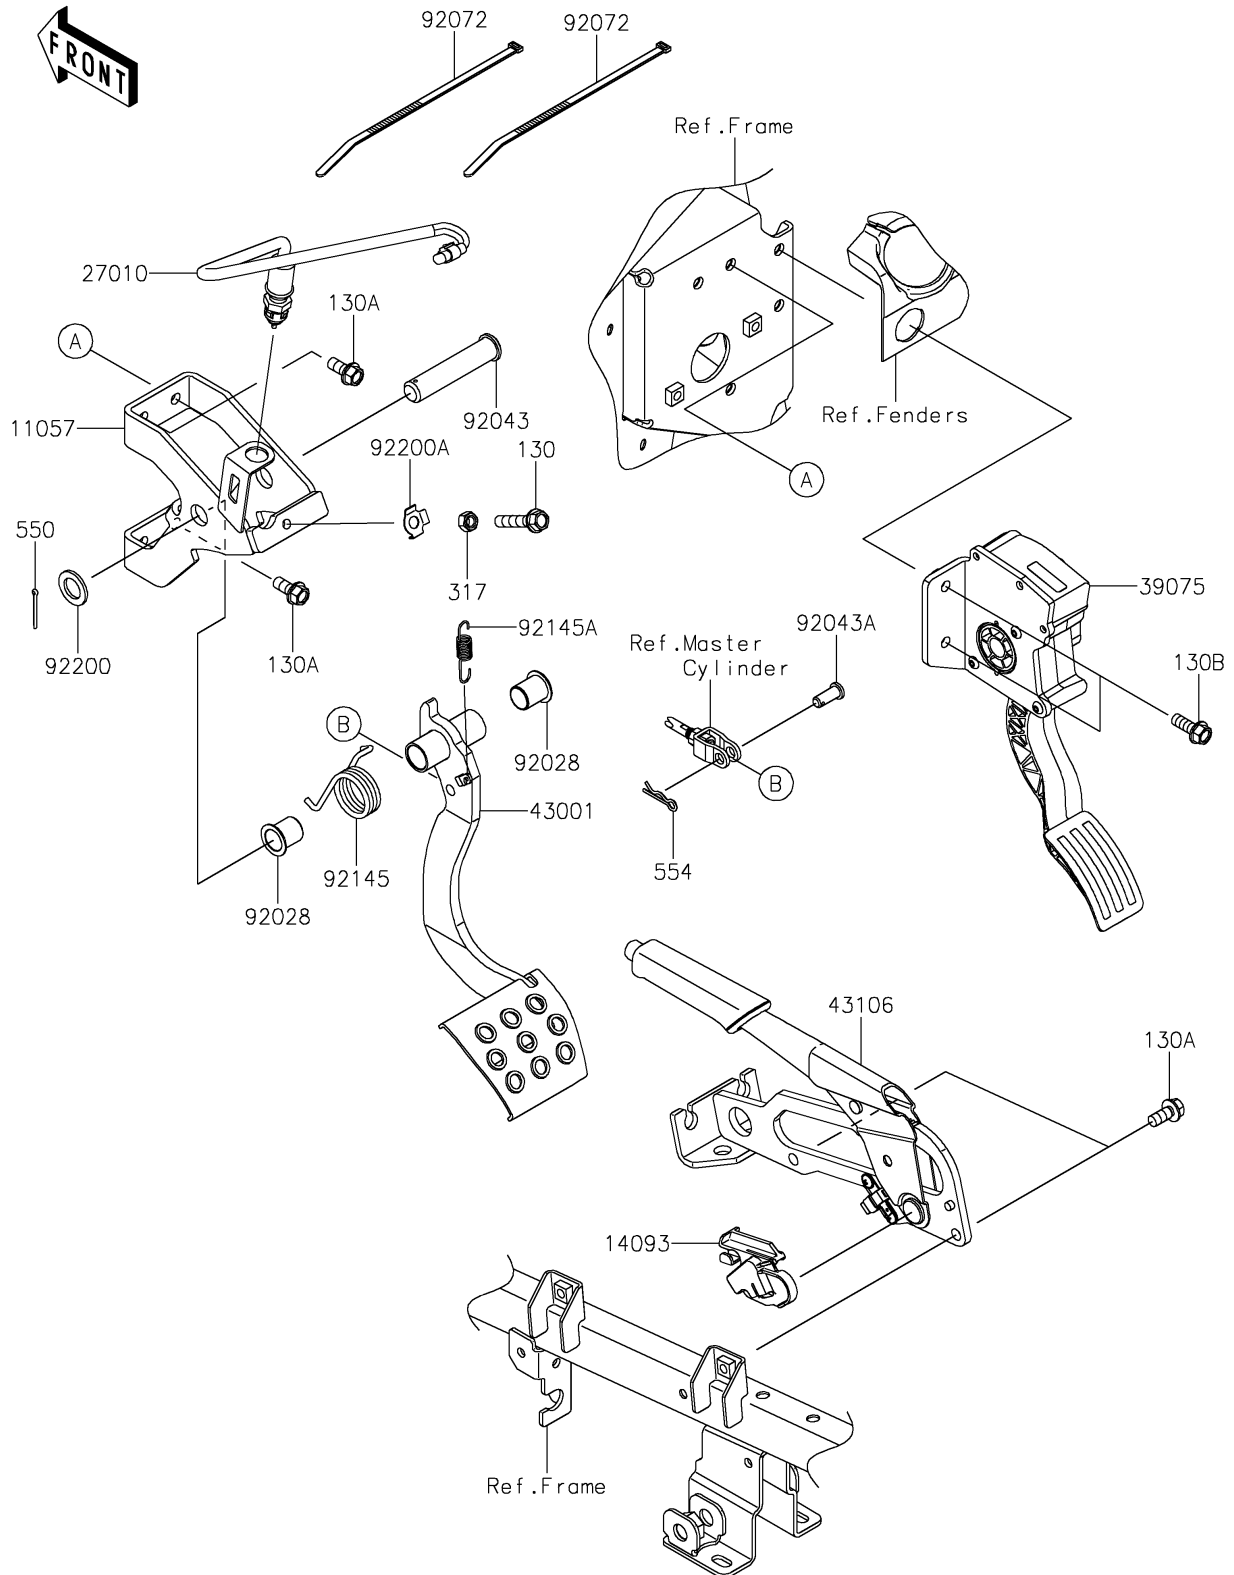

2025 TERYX KRX® 1000 LIFTED EDITION

PARTS DIAGRAM

Brake Pedal/Throttle Lever

F2260

2025 TERYX KRX[®] 1000 LIFTED EDITION

PARTS LIST

Brake Pedal/Throttle Lever

ITEM NAME	PART NUMBER	QUANTITY
-----------	-------------	----------
