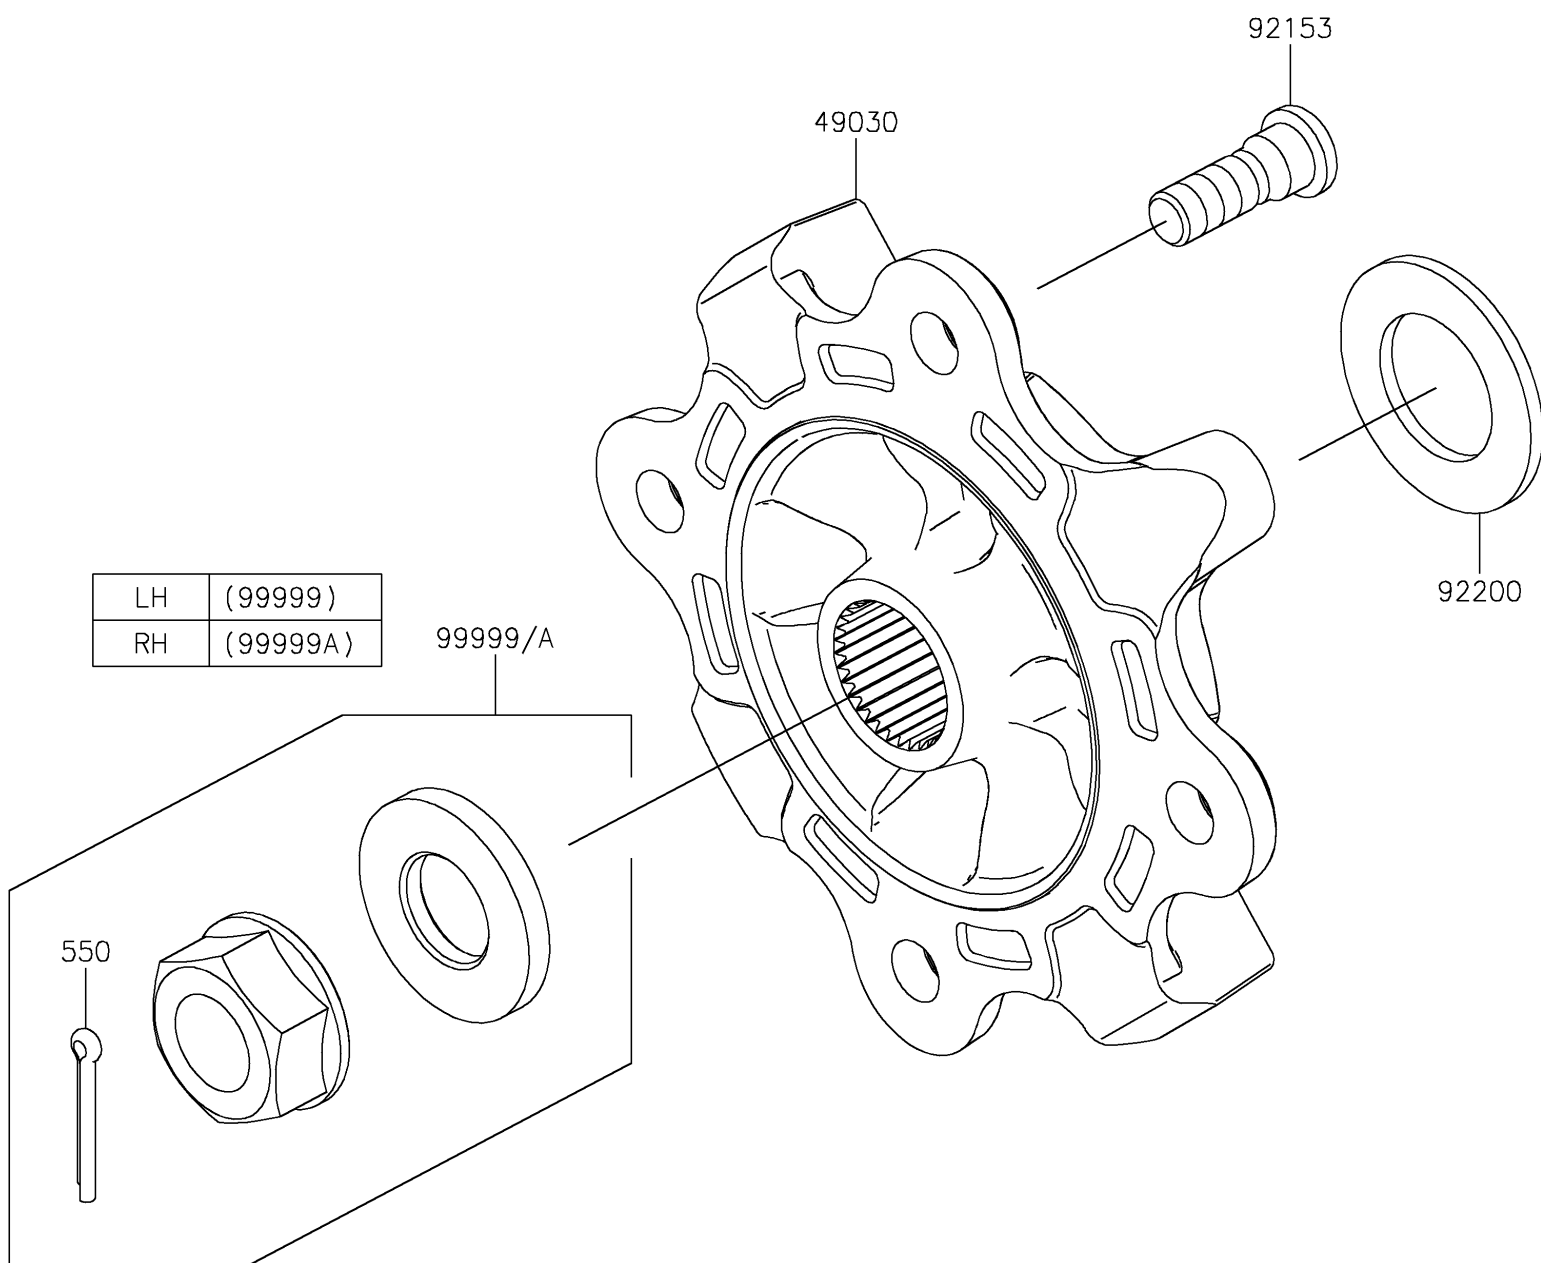

2025 TERYX KRX[®] 1000 LIFTED EDITION

Kawasaki
Let the Good Times Roll[®]

PARTS DIAGRAM

Rear Hubs/Brakes

F2240

2025 TERYX KRX[®] 1000 LIFTED EDITION

PARTS LIST

Rear Hubs/Brakes

ITEM NAME	PART NUMBER	QUANTITY
HUB (Ref # 49030)	49030-0566	2
BOLT,12MM (Ref # 92153)	92153-1915	8
WASHER,33X56X3.5 (Ref # 92200)	92200-2332	2
KIT,LH AXLE NUT (Ref # 99999)	99999-0726	1
KIT,RH AXLE NUT (Ref # 99999A)	99999-0727	1
PIN-COTTER,4.0X30 (Ref # 550)	550AA4030	1