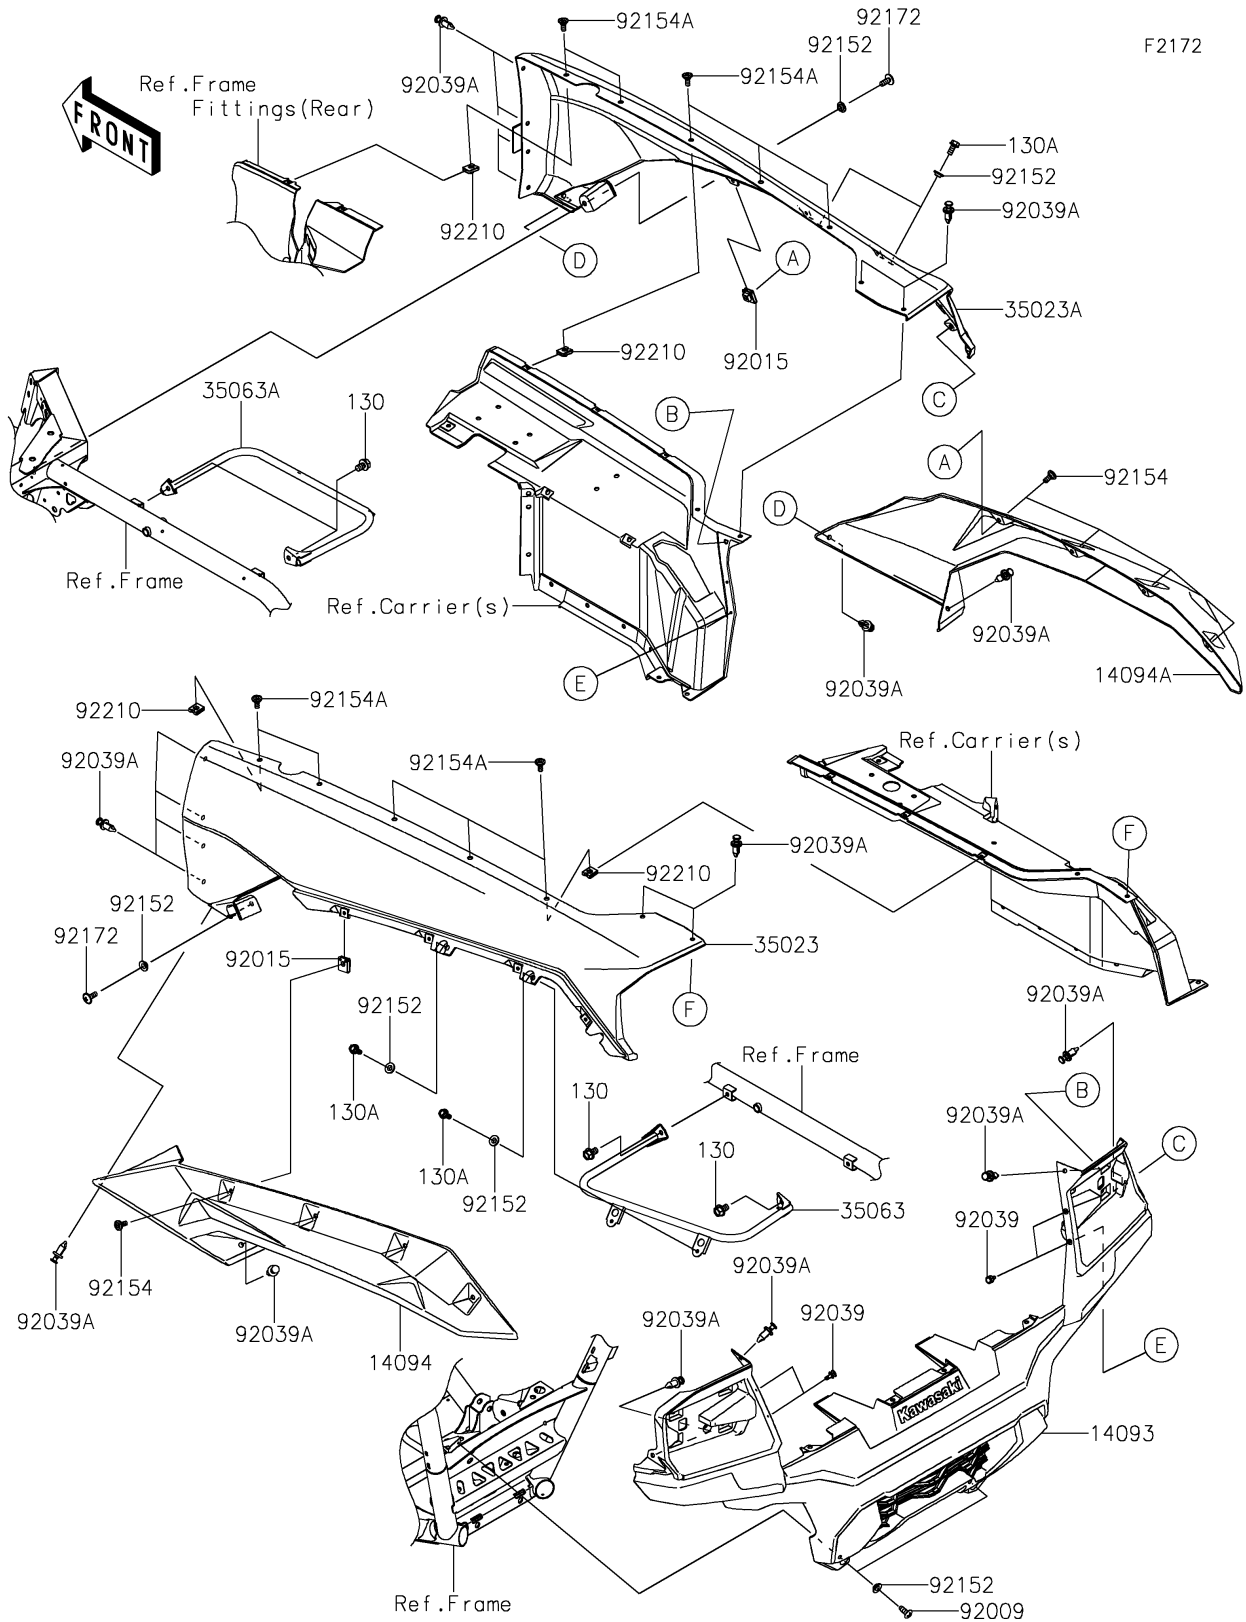

2025 TERYX KRX® 1000 LIFTED EDITION

PARTS DIAGRAM

Rear Fender(s)

2025 TERYX KRX® 1000 LIFTED EDITION

Kawasaki
Let the Good Times Roll®

PARTS LIST

Rear Fender(s)

ITEM NAME	PART NUMBER	QUANTITY
COVER,TAIL (Ref # 14093)	14093-0798	1
COVER,RR FENDER,LH (Ref # 14094)	14094-0231	1
COVER,RR FENDER,RH (Ref # 14094A)	14094-0232	1
FENDER-REAR,LH,L.GREEN (Ref # 35023)	35023-0463-777	1
FENDER-REAR,RH,L.GREEN (Ref # 35023A)	35023-0464-777	1
STAY,LH (Ref # 35063)	35063-1462	1
STAY,RH (Ref # 35063A)	35063-1463	1
SCREW,TAPPING,6X16 (Ref # 92009)	92009-1166	2
NUT,CLAMP,6MM (Ref # 92015)	92015-1678	8
RIVET (Ref # 92039)	92039-0046	4
RIVET (Ref # 92039A)	92039-0776	20
COLLAR,6.3X9.5X4.1 (Ref # 92152)	92152-1571	8
BOLT (Ref # 92154)	92154-2474	8
BOLT (Ref # 92154A)	92154-3957	10
SCREW,6X16 (Ref # 92172)	92172-0236	2
NUT (Ref # 92210)	92210-1125	10
BOLT-FLANGED,8X12 (Ref # 130)	130BA0812	4
BOLT-FLANGED,6X14 (Ref # 130A)	130CA0614	4