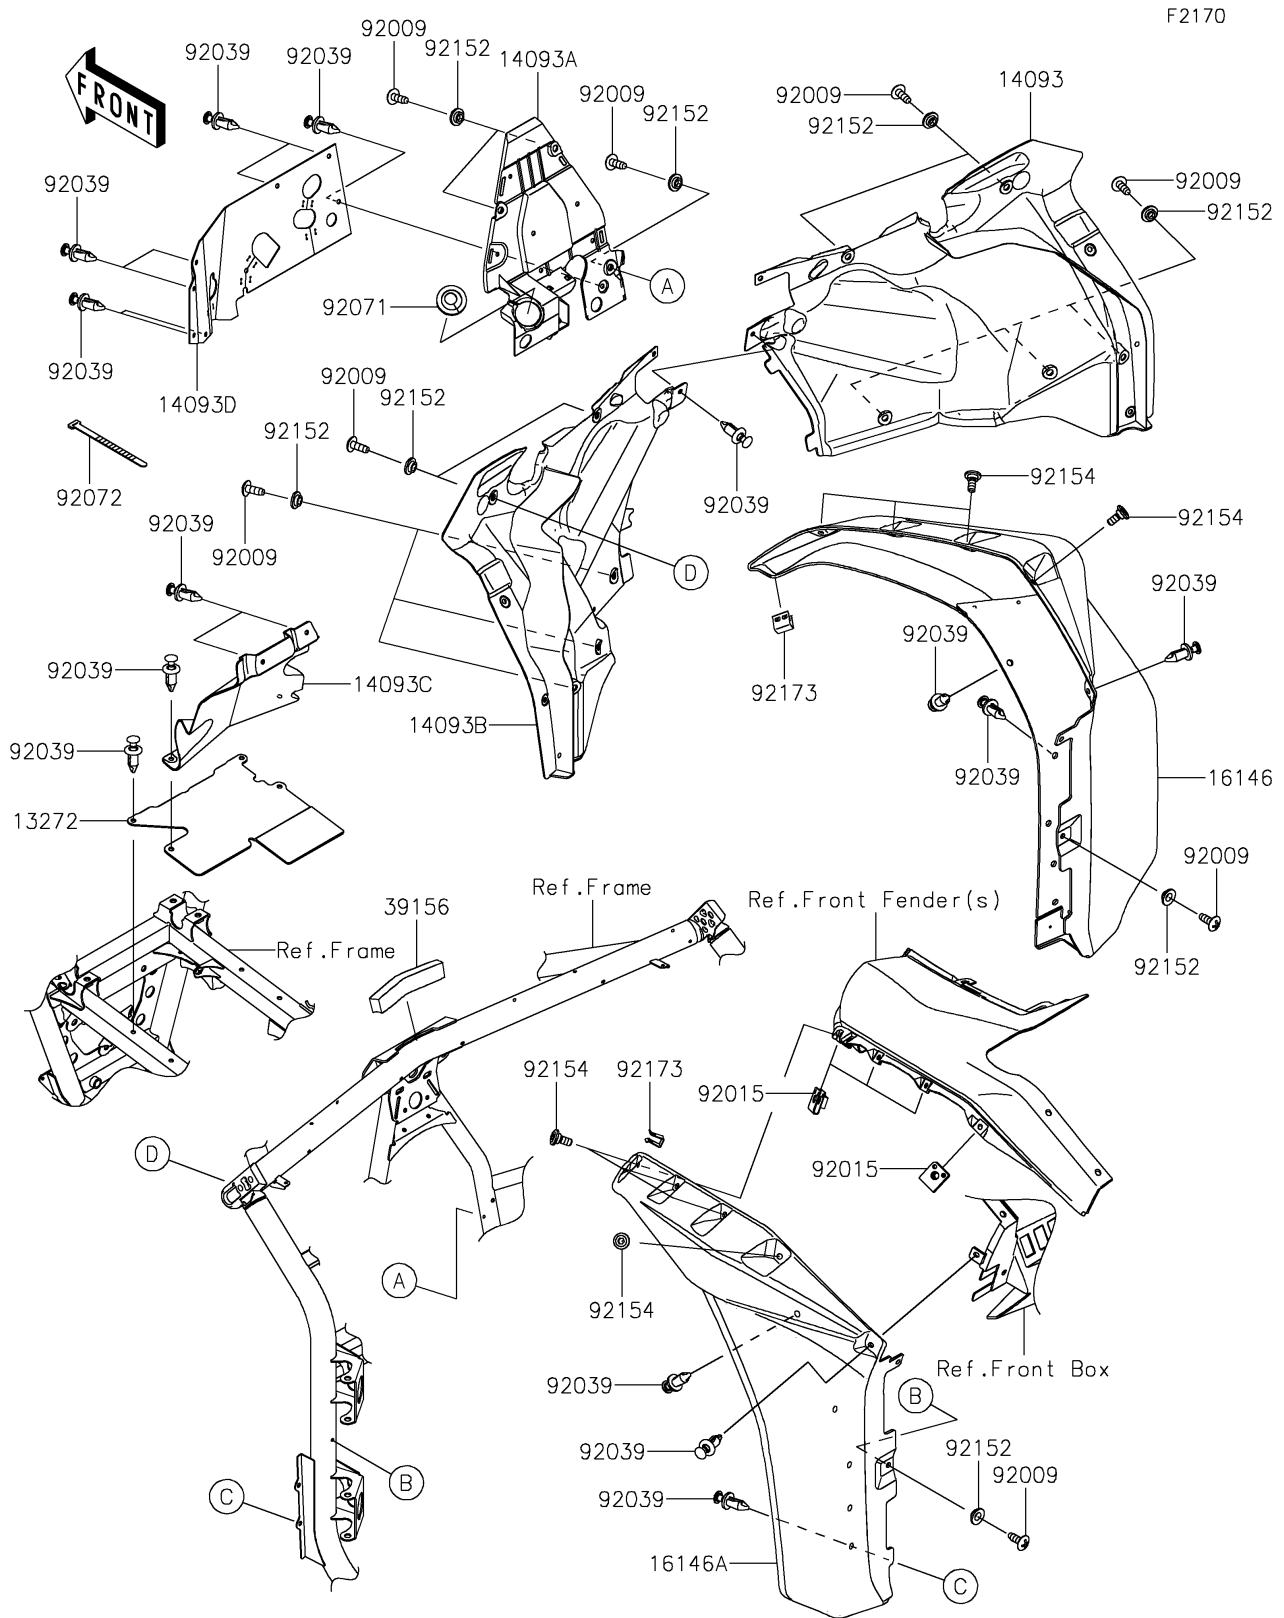

2025 TERYX KRX® 1000 LIFTED EDITION

PARTS DIAGRAM

Fenders

2025 TERYX KRX® 1000 LIFTED EDITION

Kawasaki
Let the Good Times Roll®

PARTS LIST

Fenders

ITEM NAME	PART NUMBER	QUANTITY
PLATE,FR FRAME (Ref # 13272)	13272-4336	1
COVER,FLOOR UPP,RH (Ref # 14093)	14093-0822	1
COVER,FLOOR UPP,CNT (Ref # 14093A)	14093-0823	1
COVER,FLOOR UPP,LH (Ref # 14093B)	14093-0824	1
COVER,WINDBREAK (Ref # 14093C)	14093-1390	1
COVER,RUBBER (Ref # 14093D)	14093-1455	1
COVER,FR FENDER,RH (Ref # 16146)	16146-0877	1
COVER,FR FENDER,LH (Ref # 16146A)	16146-0878	1
PAD,20X170X30 (Ref # 39156)	39156-2436	1
SCREW,TAPPING,6X16 (Ref # 92009)	92009-1166	15
NUT,CLAMP,6MM (Ref # 92015)	92015-1678	8
RIVET (Ref # 92039)	92039-0776	26
GROMMET (Ref # 92071)	92071-0830	1
BAND,L=123 (Ref # 92072)	92072-030	5
COLLAR,6.3X9.5X4.1 (Ref # 92152)	92152-1571	15
BOLT (Ref # 92154)	92154-2474	8
CLAMP (Ref # 92173)	92173-2249	2