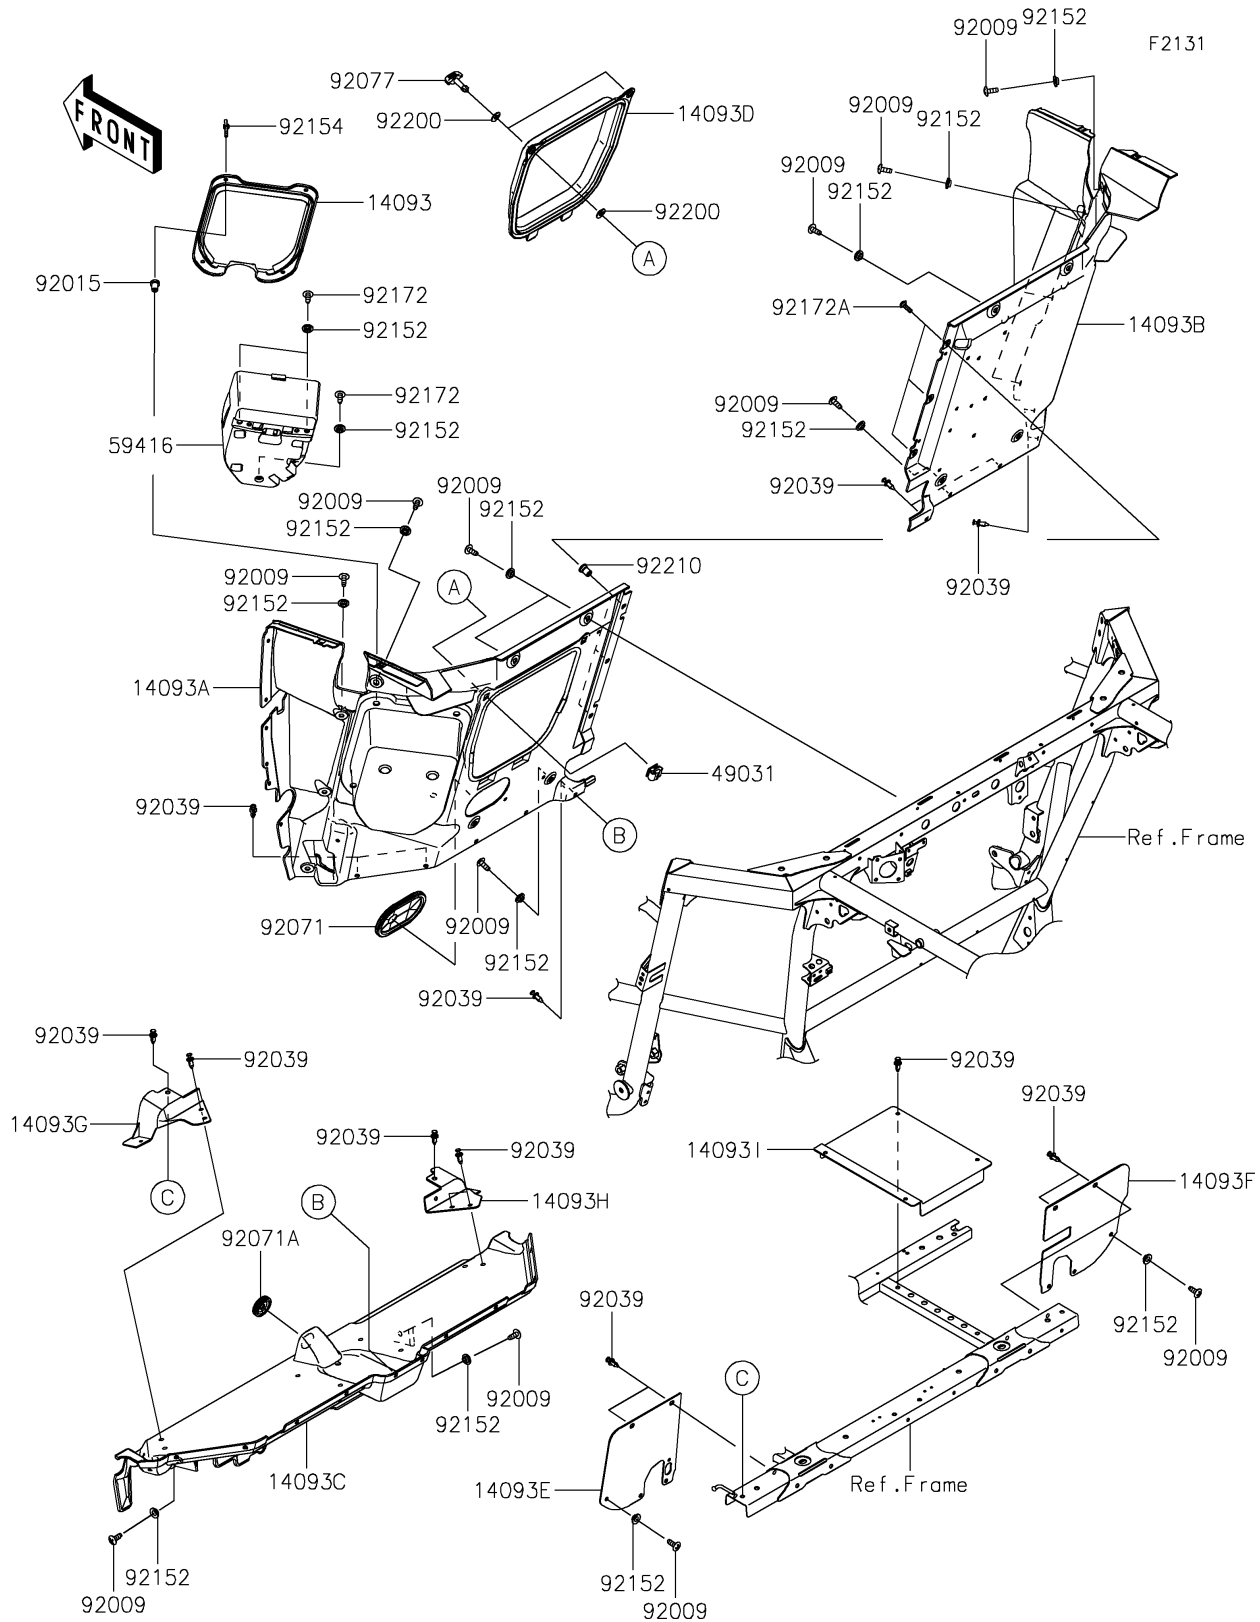

2025 TERYX KRX® 1000 LIFTED EDITION

PARTS DIAGRAM

Frame Fittings(Rear)

2025 TERYX KRX[®] 1000 LIFTED EDITION

PARTS LIST

Frame Fittings(Rear)

ITEM NAME	PART NUMBER	QUANTITY
-----------	-------------	----------
