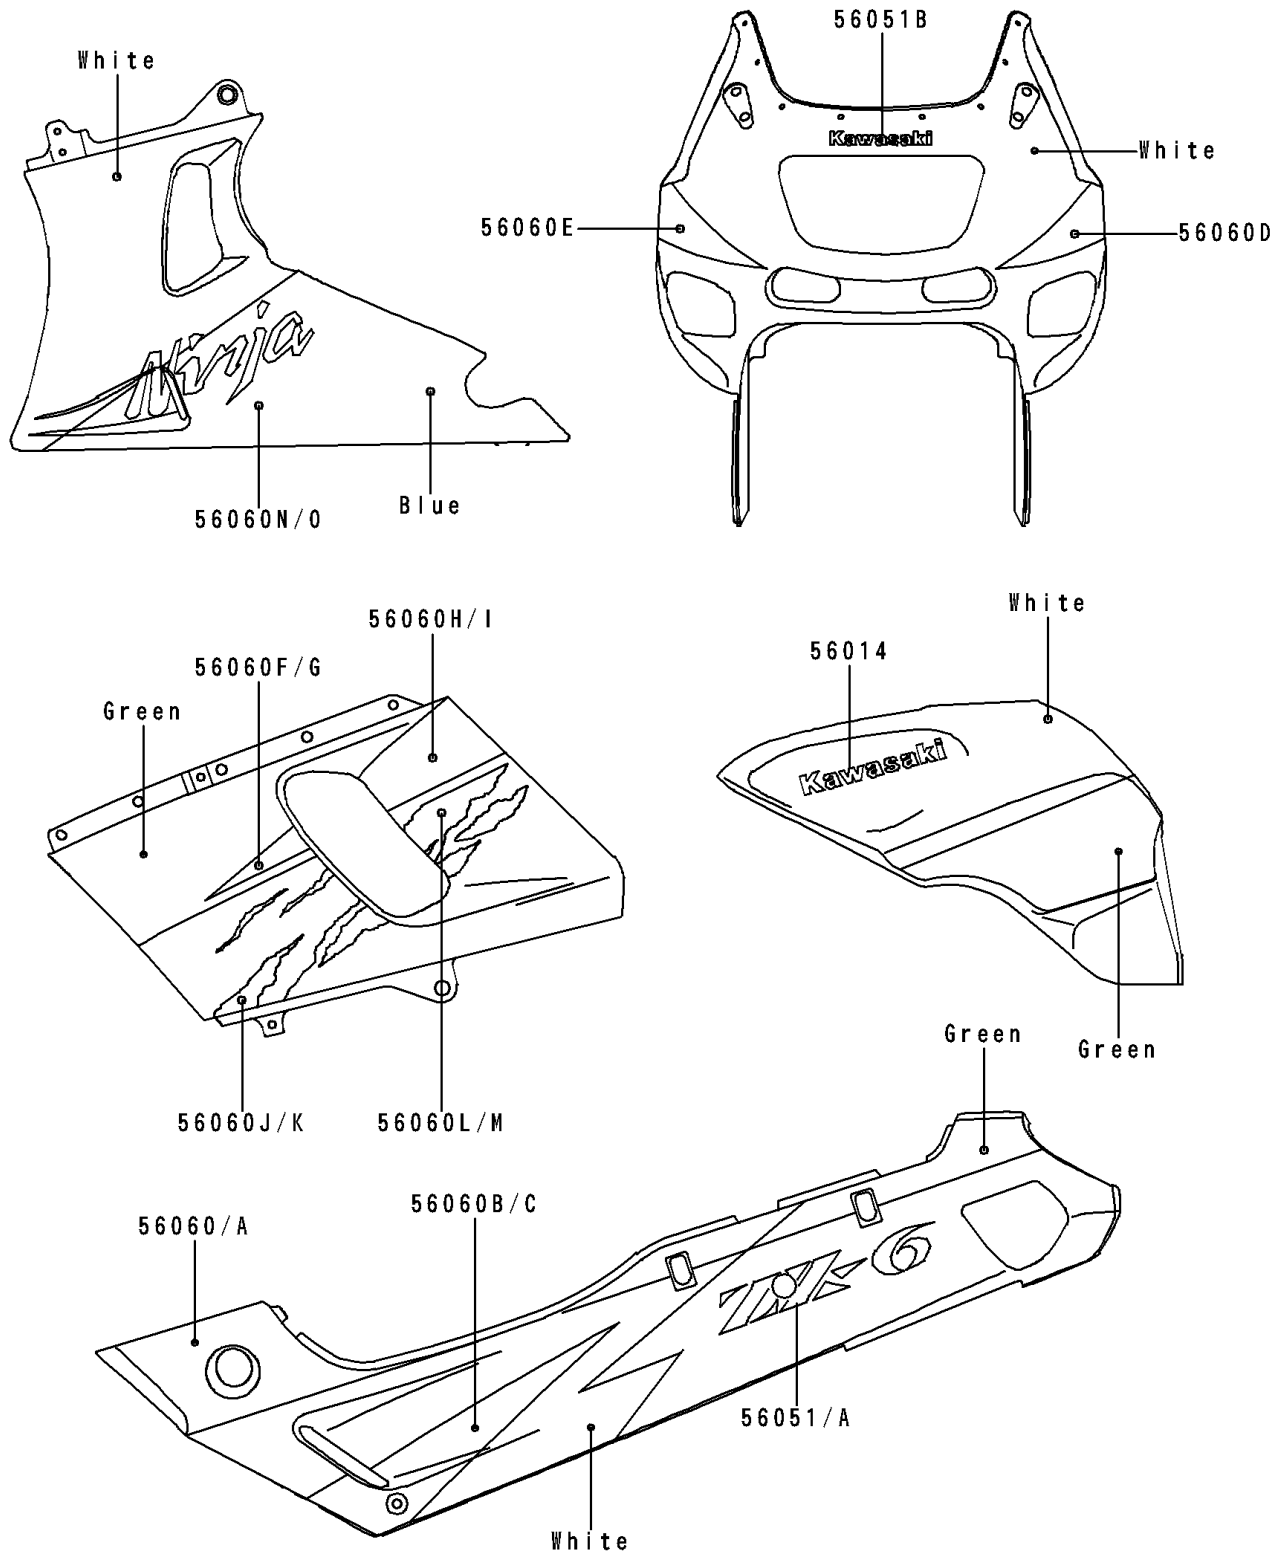

1994 Ninja® ZX™-6

PARTS DIAGRAM

Decals(Green/White)(ZX600-E2/E3)

F2861C

1994 Ninja[®] ZX[™]-6

PARTS LIST

Decals(Green/White)(ZX600-E2/E3)

ITEM NAME

PART NUMBER

QUANTITY
