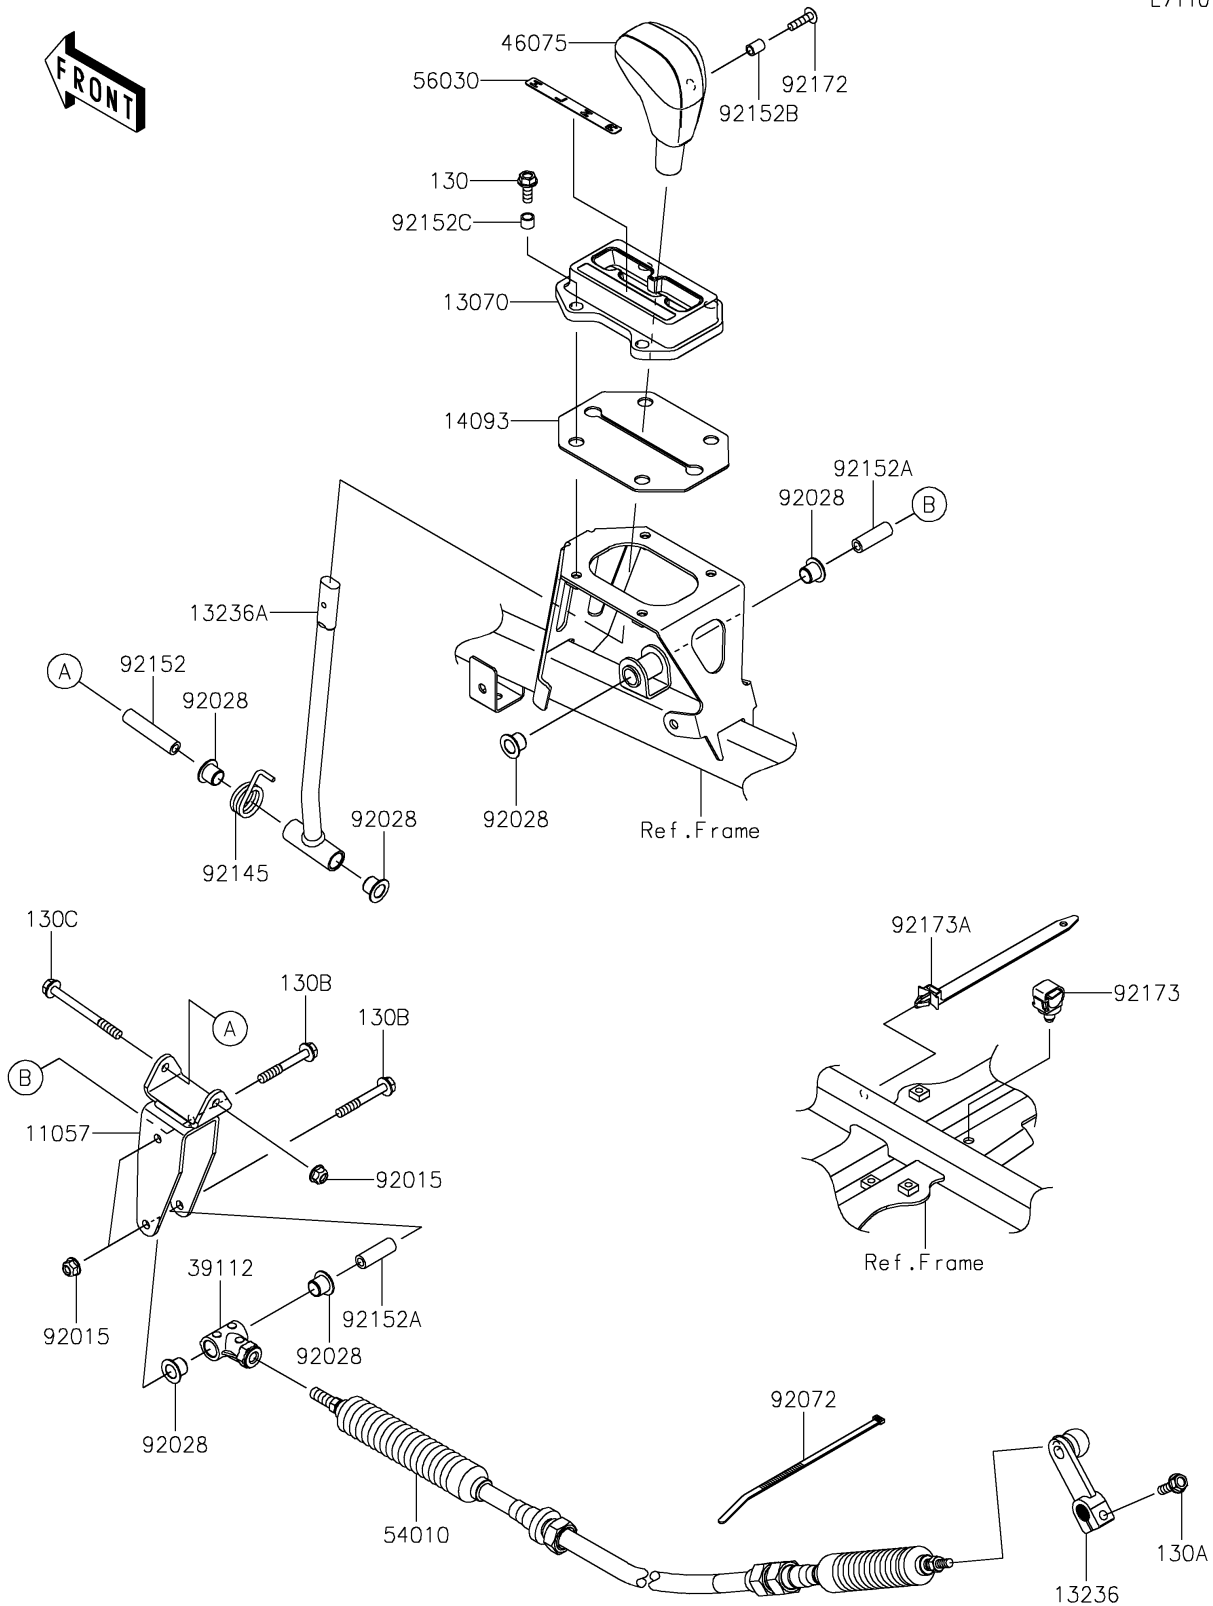

2025 TERYX KRX® 1000 LIFTED EDITION

PARTS DIAGRAM

Control

E7110

2025 TERYX KRX® 1000 LIFTED EDITION

Kawasaki
Let the Good Times Roll®

PARTS LIST

Control

ITEM NAME	PART NUMBER	QUANTITY
BRACKET,LEVER (Ref # 11057)	11057-7665	1
GUIDE (Ref # 13070)	13070-0894	1
LEVER-COMP,CHANGE LEVER (Ref # 13236)	13236-0708	1
LEVER-COMP (Ref # 13236A)	13236-0817	1
COVER,HEAT GUARD (Ref # 14093)	14093-1245	1
RODEND-TIE (Ref # 39112)	39112-0036	1
GRIP (Ref # 46075)	46075-0569	1
CABLE (Ref # 54010)	54010-0662	1
LABEL,POSITION (Ref # 56030)	56030-1421	1
NUT,LOCK,FLANGED,6MM (Ref # 92015)	92015-1675	3
BUSHING (Ref # 92028)	92028-1507	6
BAND,L=292.1 (Ref # 92072)	92072-3509	1
SPRING (Ref # 92145)	92145-1839	1
COLLAR,6.0X10X47 (Ref # 92152)	92152-1517	1
COLLAR,6.0X10X30 (Ref # 92152A)	92152-1518	2
COLLAR,5.6X8X10.5 (Ref # 92152B)	92152-1545	1
COLLAR,6.8X9.2X8.8 (Ref # 92152C)	92152-2863	4
SCREW,5X20 (Ref # 92172)	92172-2081	1
CLAMP,12MM DIA. (Ref # 92173)	92173-0736	1
CLAMP (Ref # 92173A)	92173-1980	1
BOLT-FLANGED,6X18 (Ref # 130)	130BB0618	4
BOLT-FLANGED,6X20 (Ref # 130A)	130CA0620	1
BOLT-FLANGED,6X45 (Ref # 130B)	130CA0645	2
BOLT-FLANGED,6X65 (Ref # 130C)	130CA0665	1