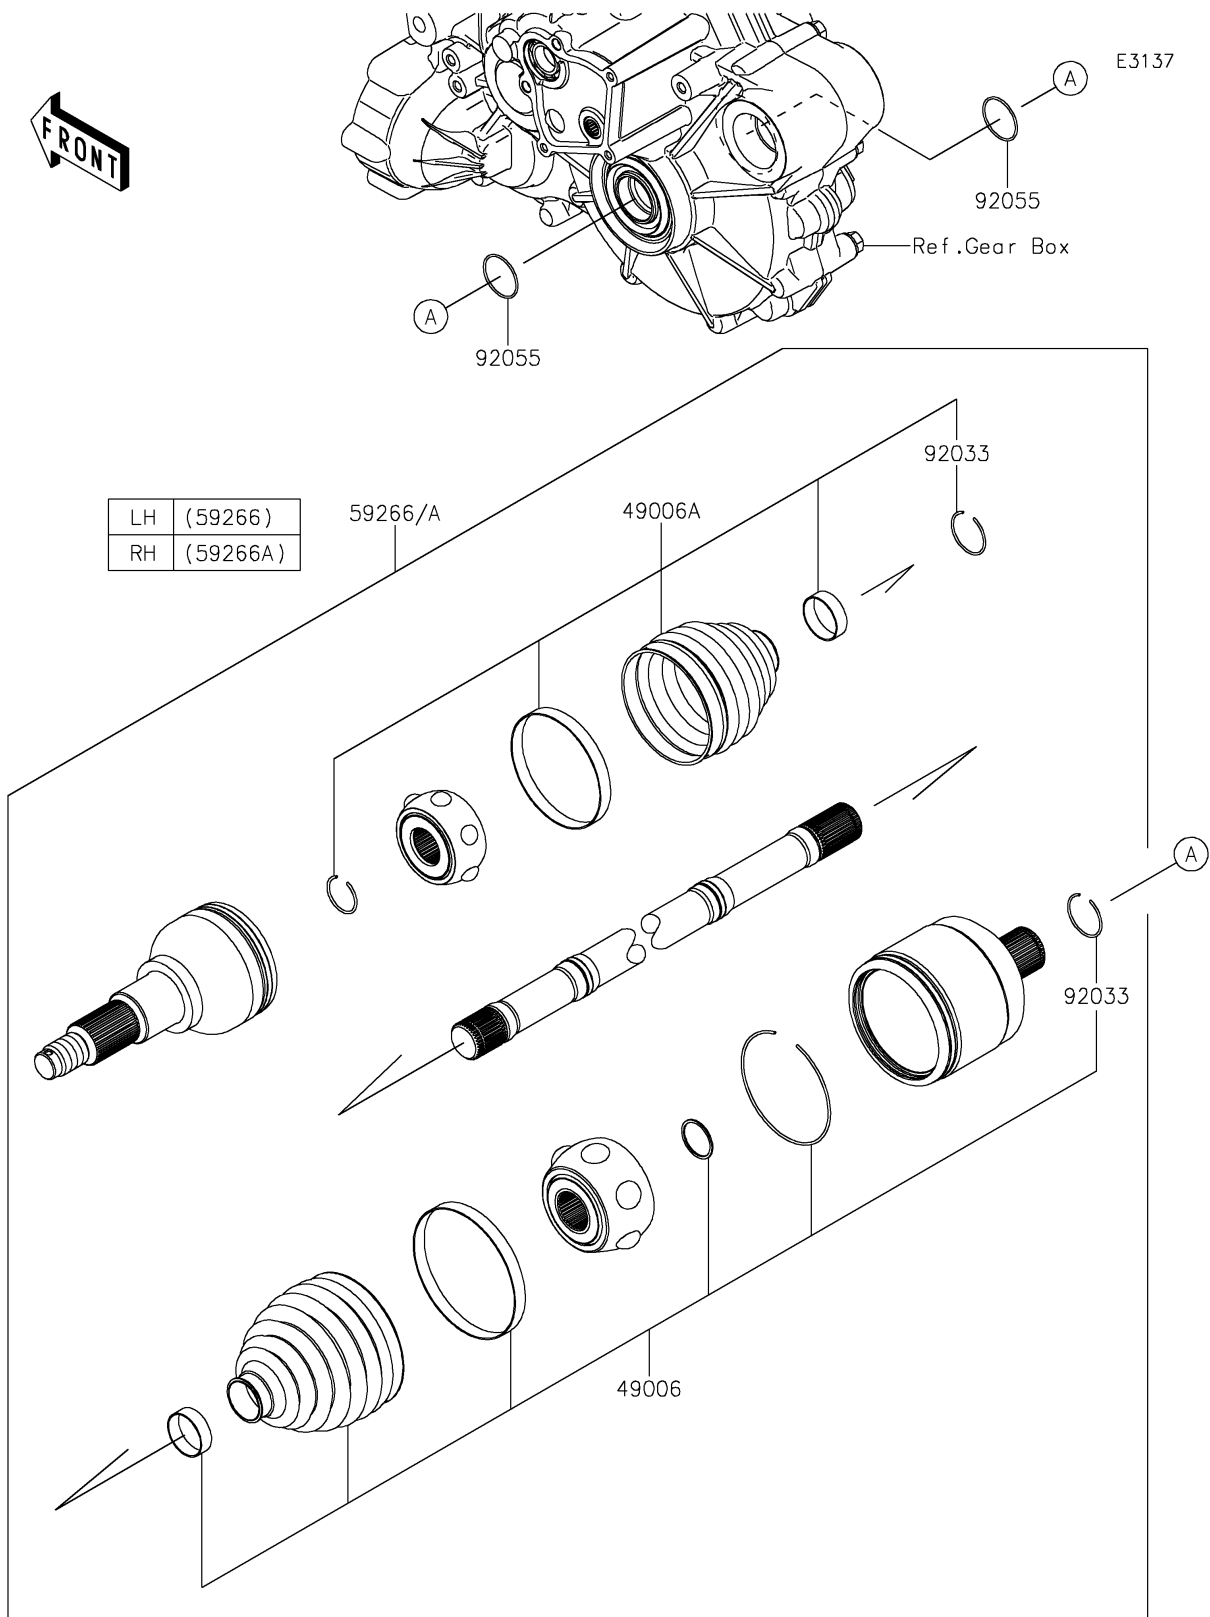

2025 TERYX KRX® 1000 LIFTED EDITION

Kawasaki
Let the Good Times Roll®

PARTS DIAGRAM

Drive Shaft-Rear

2025 TERYX KRX[®] 1000 LIFTED EDITION

PARTS LIST

Drive Shaft-Rear

ITEM NAME	PART NUMBER	QUANTITY
-----------	-------------	----------
