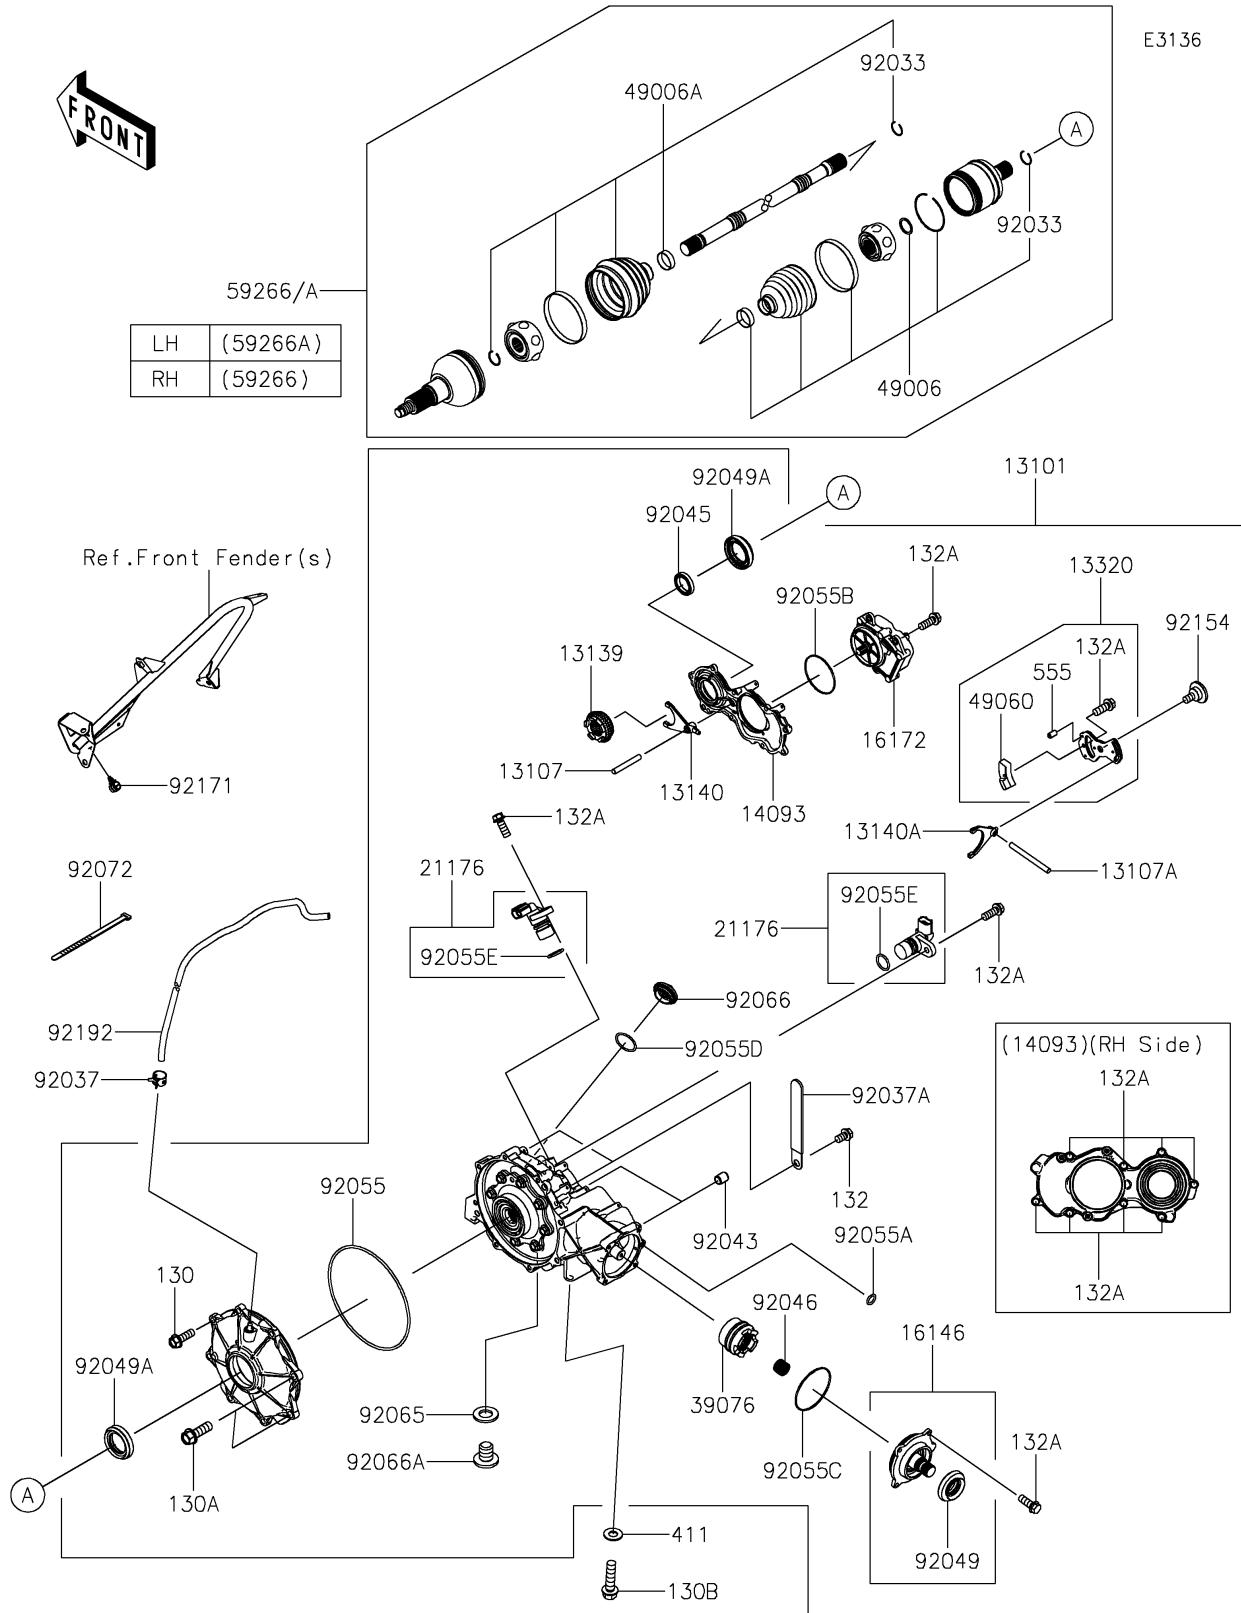

2025 TERYX KRX® 1000 LIFTED EDITION

PARTS DIAGRAM

Drive Shaft-Front

2025 TERYX KRX[®] 1000 LIFTED EDITION

PARTS LIST

Drive Shaft-Front

ITEM NAME	PART NUMBER	QUANTITY
-----------	-------------	----------
