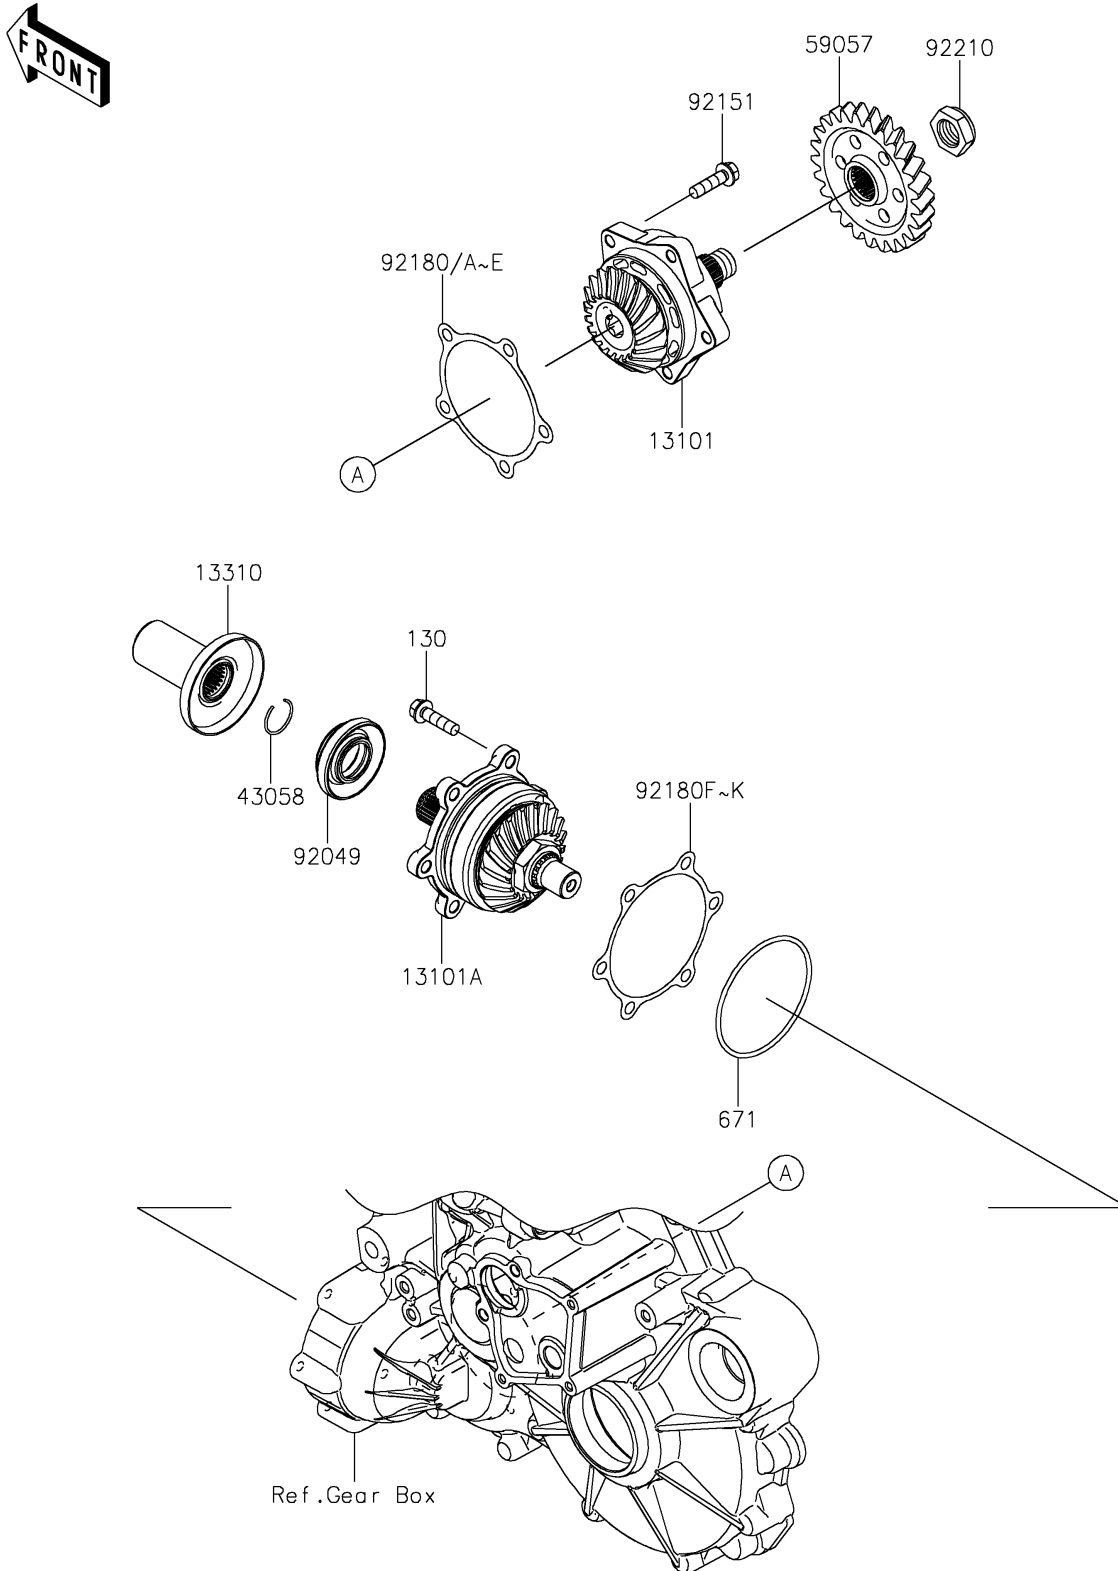

2025 Teryx KRX 1000 Lifted Edition

PARTS DIAGRAM

Bevel Gear

E3130

2025 Teryx KRX 1000 Lifted Edition

PARTS LIST

Bevel Gear

ITEM NAME	PART NUMBER	QUANTITY
-----------	-------------	----------
