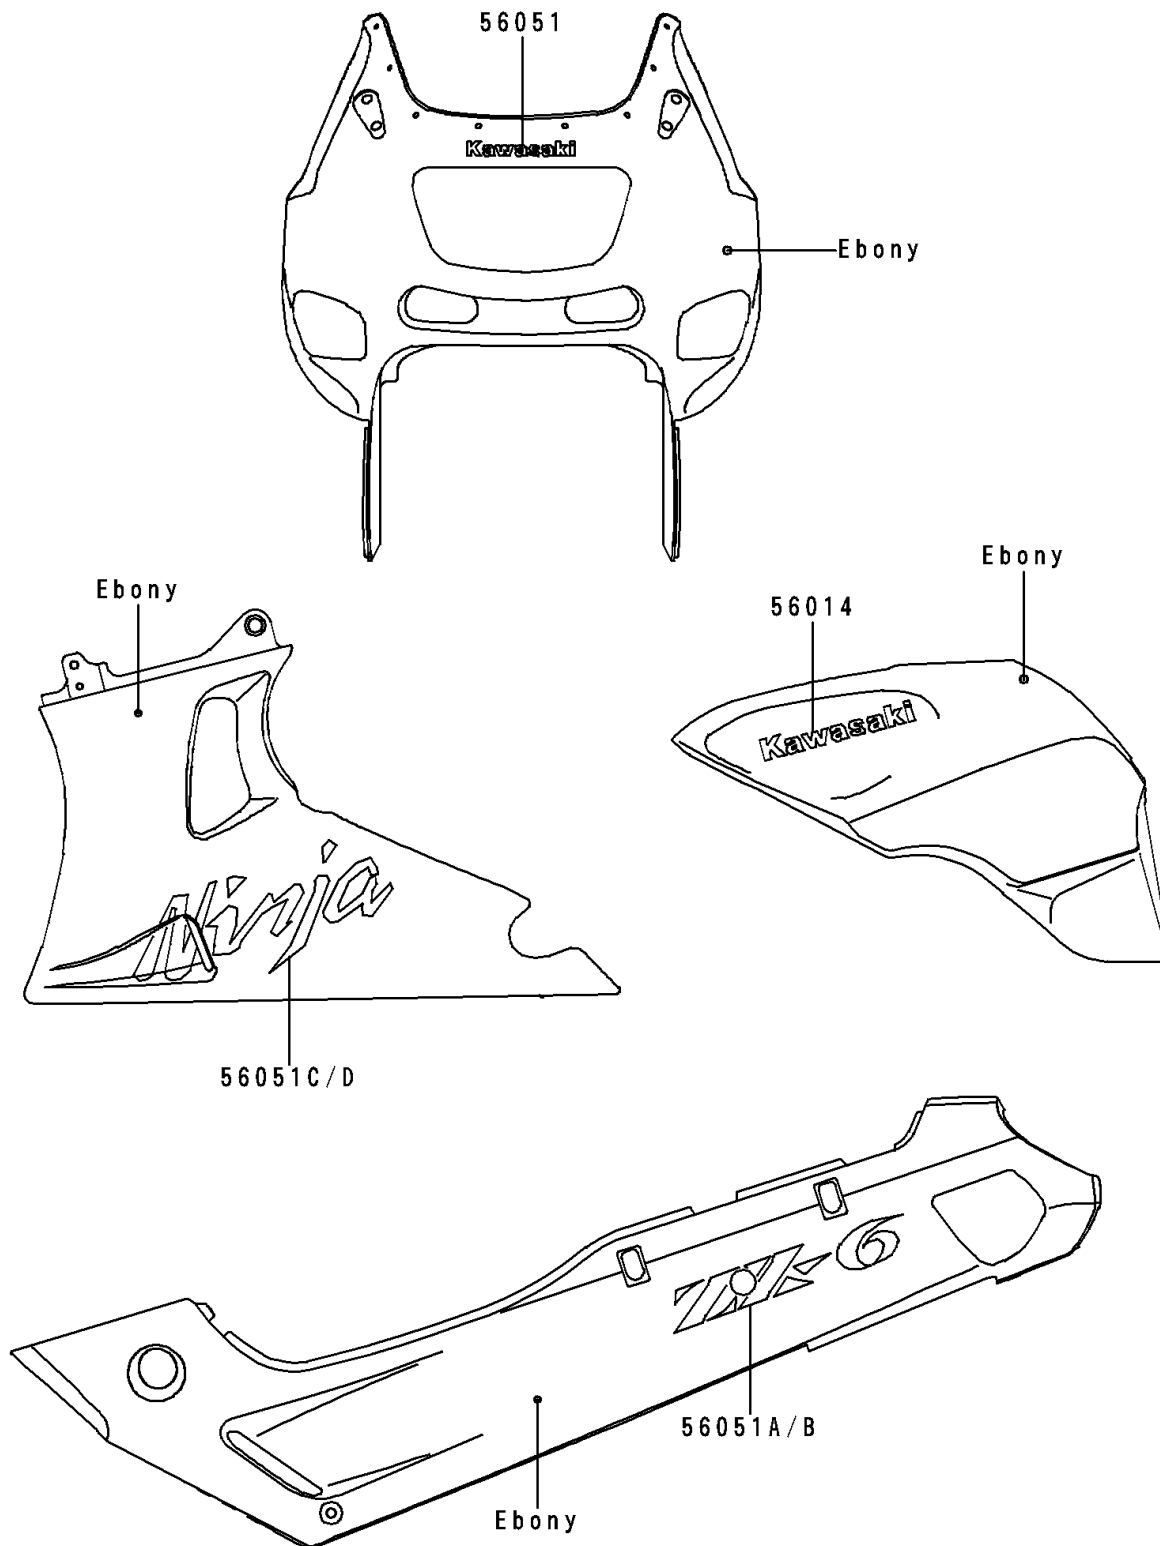

1994 Ninja® ZX™ -6

PARTS DIAGRAM

Decals(Ebony)(ZX600-E2)

F2861B

1994 Ninja[®] ZX[™]-6

PARTS LIST

Decals(Ebony)(ZX600-E2)

ITEM NAME

PART NUMBER

QUANTITY
