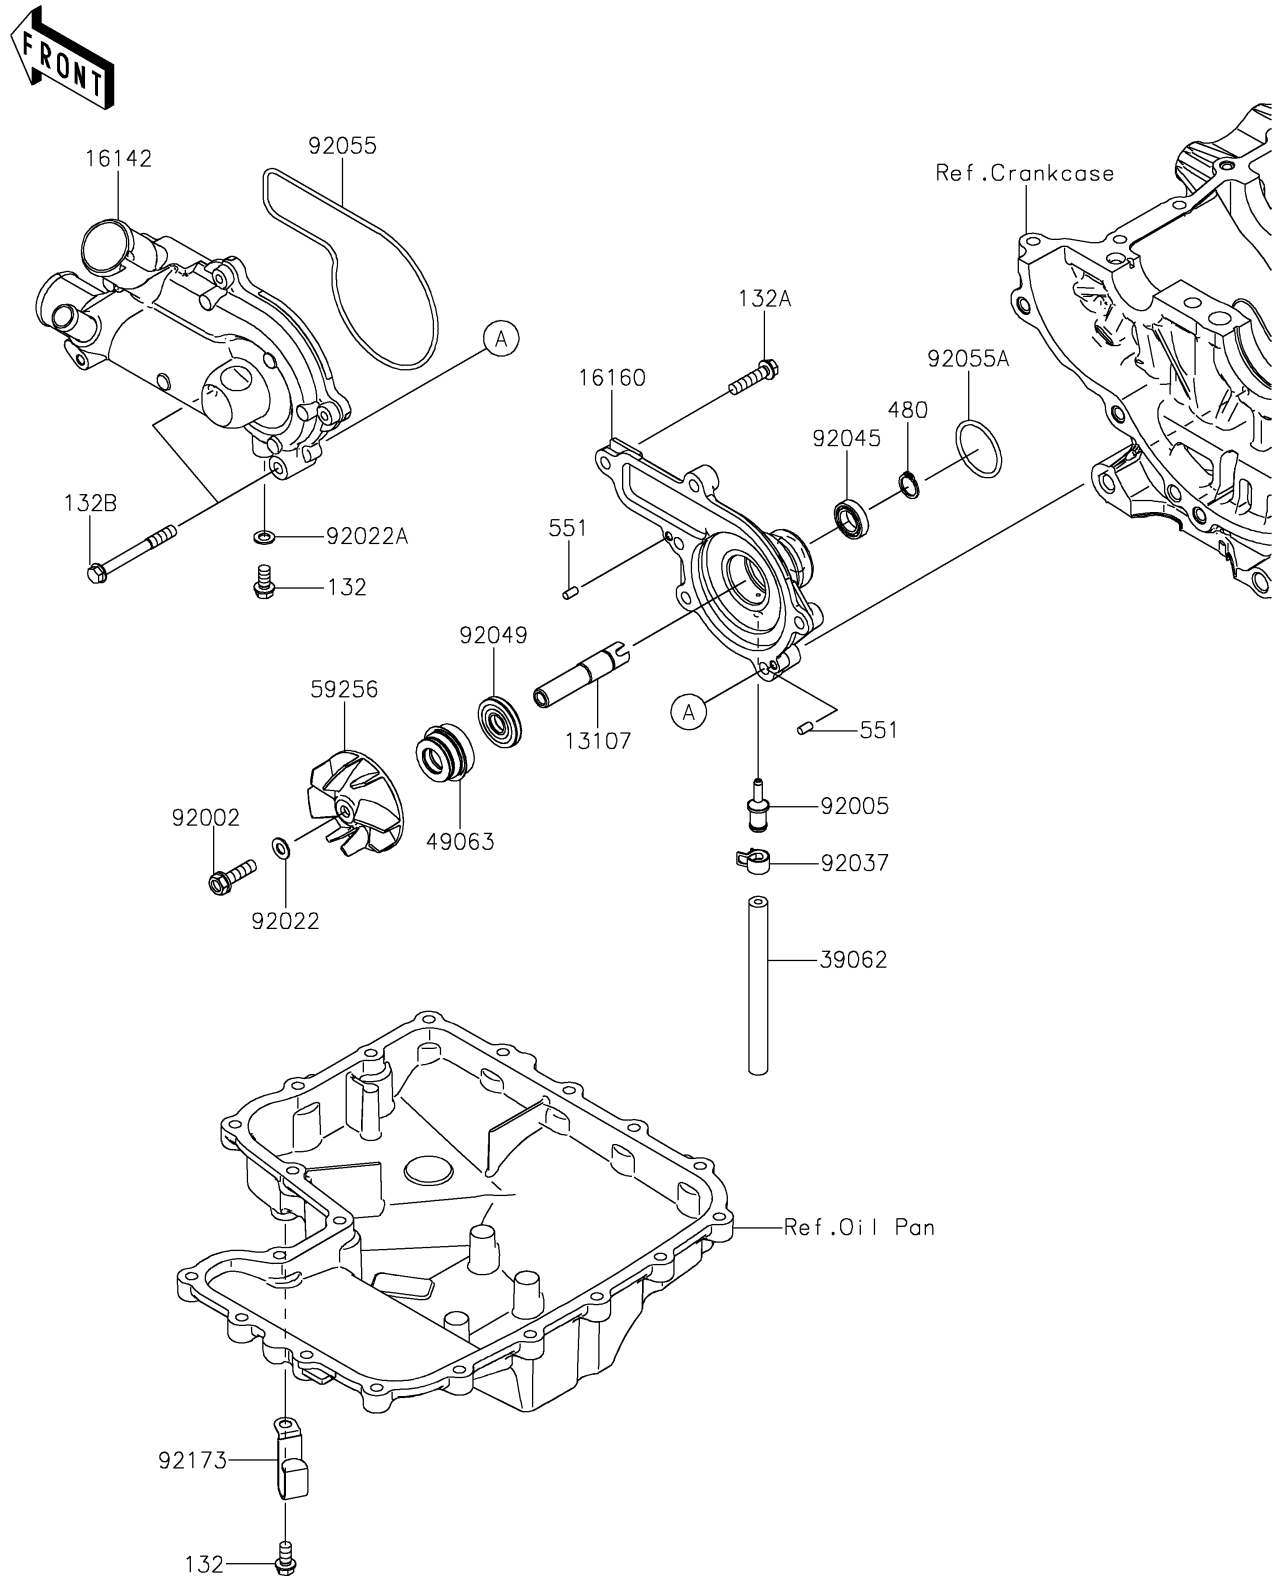

## PARTS DIAGRAM

### Water Pump

E3031

## PARTS LIST

### Water Pump

ITEM NAME	PART NUMBER	QUANTITY
SHAFT,WATER PUMP BODY (Ref # 13107)	13107-0894	1
COVER-PUMP,WATER (Ref # 16142)	16142-0756	1
BODY,WATER PUMP (Ref # 16160)	16160-0833	1
HOSE-COOLING,7.5X10.5X280 (Ref # 39062)	39062-1949	1
SEAL-MECHANICAL (Ref # 49063)	49063-1055	1
IMPELLER (Ref # 59256)	59256-0017	1
BOLT,6X22 (Ref # 92002)	92002-1154	1
FITTING (Ref # 92005)	92005-1482	1
WASHER,6.1X12X1 (Ref # 92022)	92022-077	1
WASHER,6.2X11X1 (Ref # 92022A)	92022-304	1
CLAMP (Ref # 92037)	92037-2113	1
BEARING-BALL,6801 (Ref # 92045)	92045-0971	1
SEAL-OIL (Ref # 92049)	92049-0778	1
RING-O,WATER PUMP COVER (Ref # 92055)	92055-0921	1
RING-O,28.7X2.4 (Ref # 92055A)	92055-0922	1
CLAMP (Ref # 92173)	92173-2336	1
BOLT-FLANGED-SMALL,6X12 (Ref # 132)	132BA0612	2
BOLT-FLANGED-SMALL,6X25 (Ref # 132A)	132BA0625	4
BOLT-FLANGED-SMALL,6X55 (Ref # 132B)	132BA0655	2
CIRCLIP-TYPE-C,12MM (Ref # 480)	480J1200	1
PIN-DOWEL,4X8 (Ref # 551)	551A0408	2