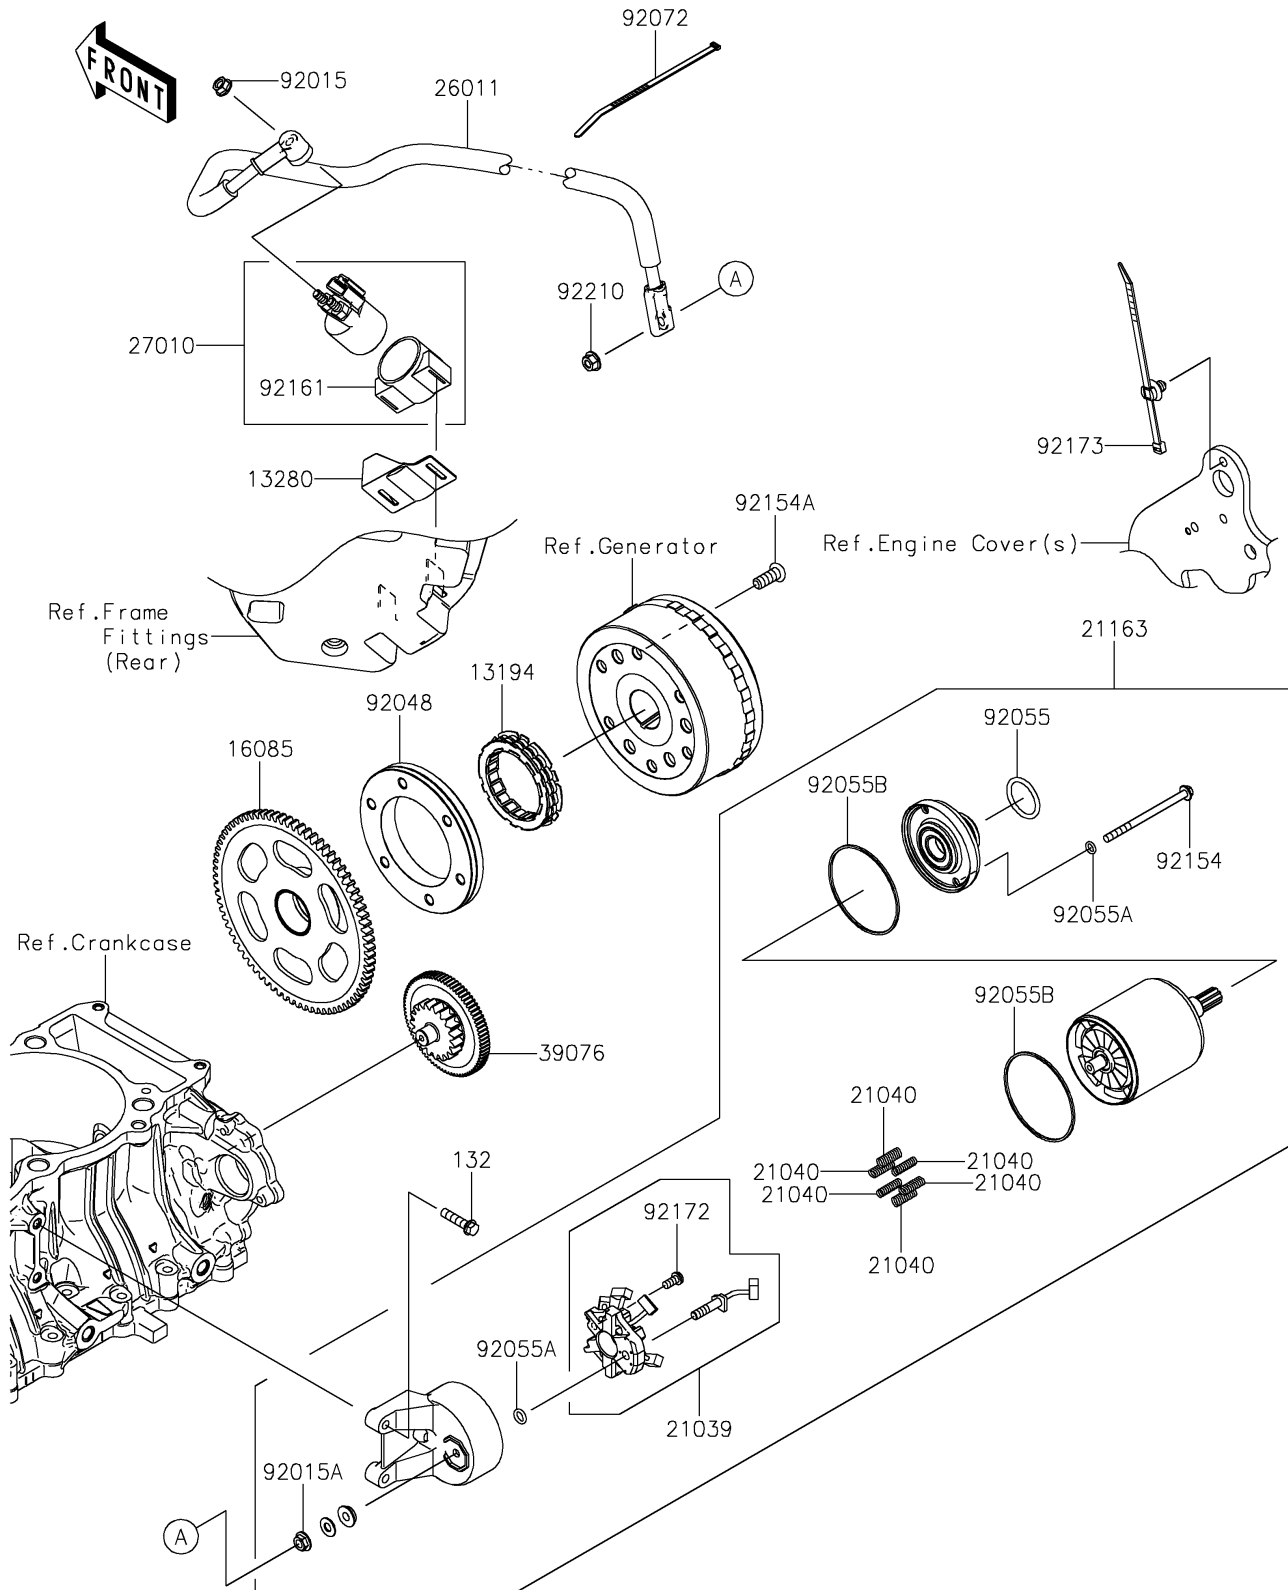

2025 TERYX KRX® 1000 LIFTED EDITION

PARTS DIAGRAM

Starter Motor

E1840

2025 TERYX KRX[®] 1000 LIFTED EDITION

PARTS LIST

Starter Motor

ITEM NAME	PART NUMBER	QUANTITY
-----------	-------------	----------
