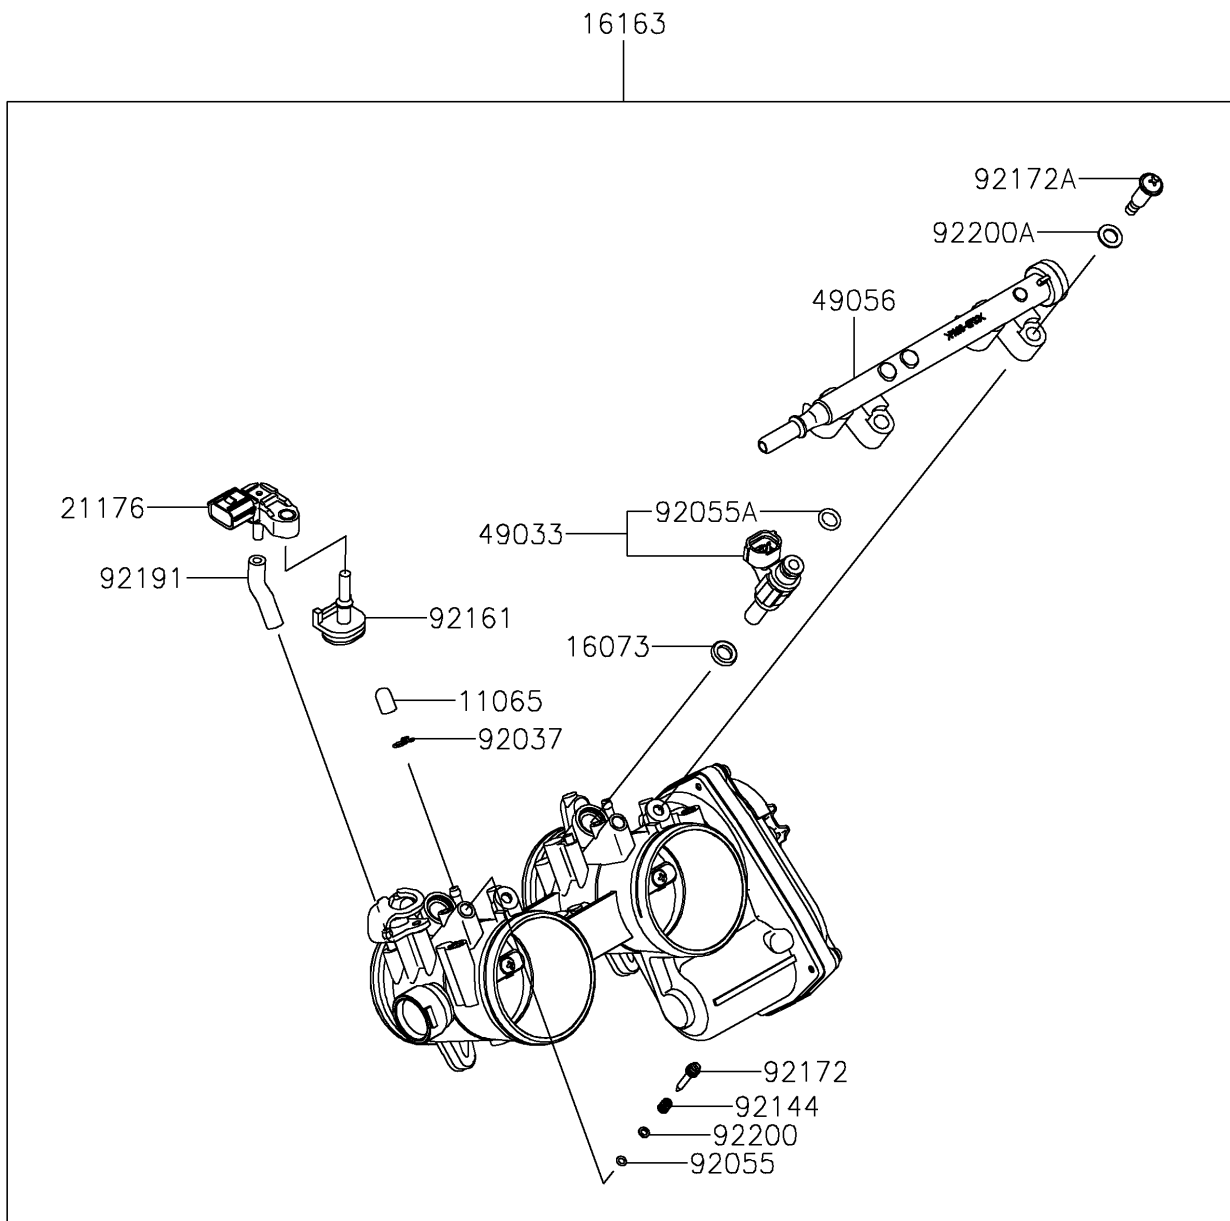

2025 TERYX KRX[®] 1000 LIFTED EDITION

PARTS DIAGRAM

Throttle

E1510

2025 TERYX KRX[®] 1000 LIFTED EDITION

PARTS LIST

Throttle

ITEM NAME	PART NUMBER	QUANTITY
-----------	-------------	----------
