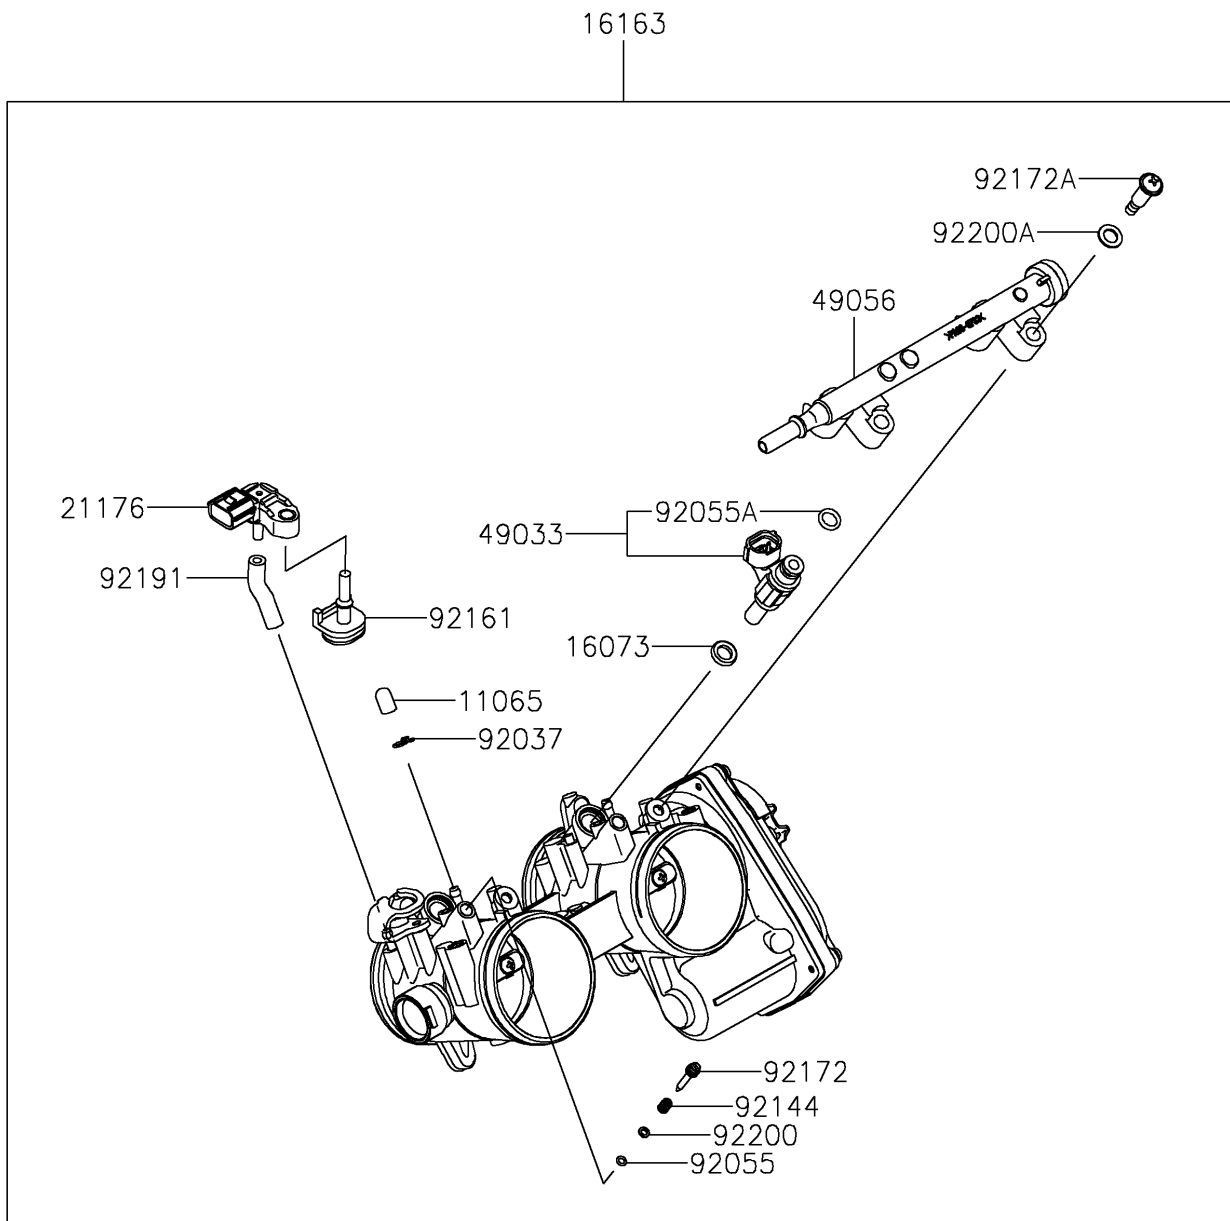

2025 TERYX KRX[®] 1000 LIFTED EDITION

PARTS DIAGRAM

Throttle

E1510

2025 TERYX KRX® 1000 LIFTED EDITION

Kawasaki
Let the Good Times Roll®

PARTS LIST

Throttle

ITEM NAME	PART NUMBER	QUANTITY
CAP (Ref # 11065)	11065-0072	2
INSULATOR (Ref # 16073)	16073-0848	2
THROTTLE-ASSY (Ref # 16163)	16163-0991	1
SENSOR,PRESSURE (Ref # 21176)	21176-0906	1
NOZZLE-INJECTION (Ref # 49033)	49033-0040	2
PIPE-INJECTION (Ref # 49056)	49056-0564	1
CLAMP,TUBE (Ref # 92037)	92037-1124	2
RING-O (Ref # 92055)	92055-0840	2
RING-O,INJECTION NOZZLE (Ref # 92055A)	92055-0937	2
SPRING,THROTTLE STOP SCREW (Ref # 92144)	92144-1674	2
DAMPER (Ref # 92161)	92161-0673	1
SCREW (Ref # 92172)	92172-0156	2
SCREW,PIPE INJECTION (Ref # 92172A)	92172-0828	2
TUBE,3.2X7.4X40 (Ref # 92191)	92191-1551	1
WASHER,PILOT AIR SCREW (Ref # 92200)	92200-1564	2
WASHER (Ref # 92200A)	92200-3807	2