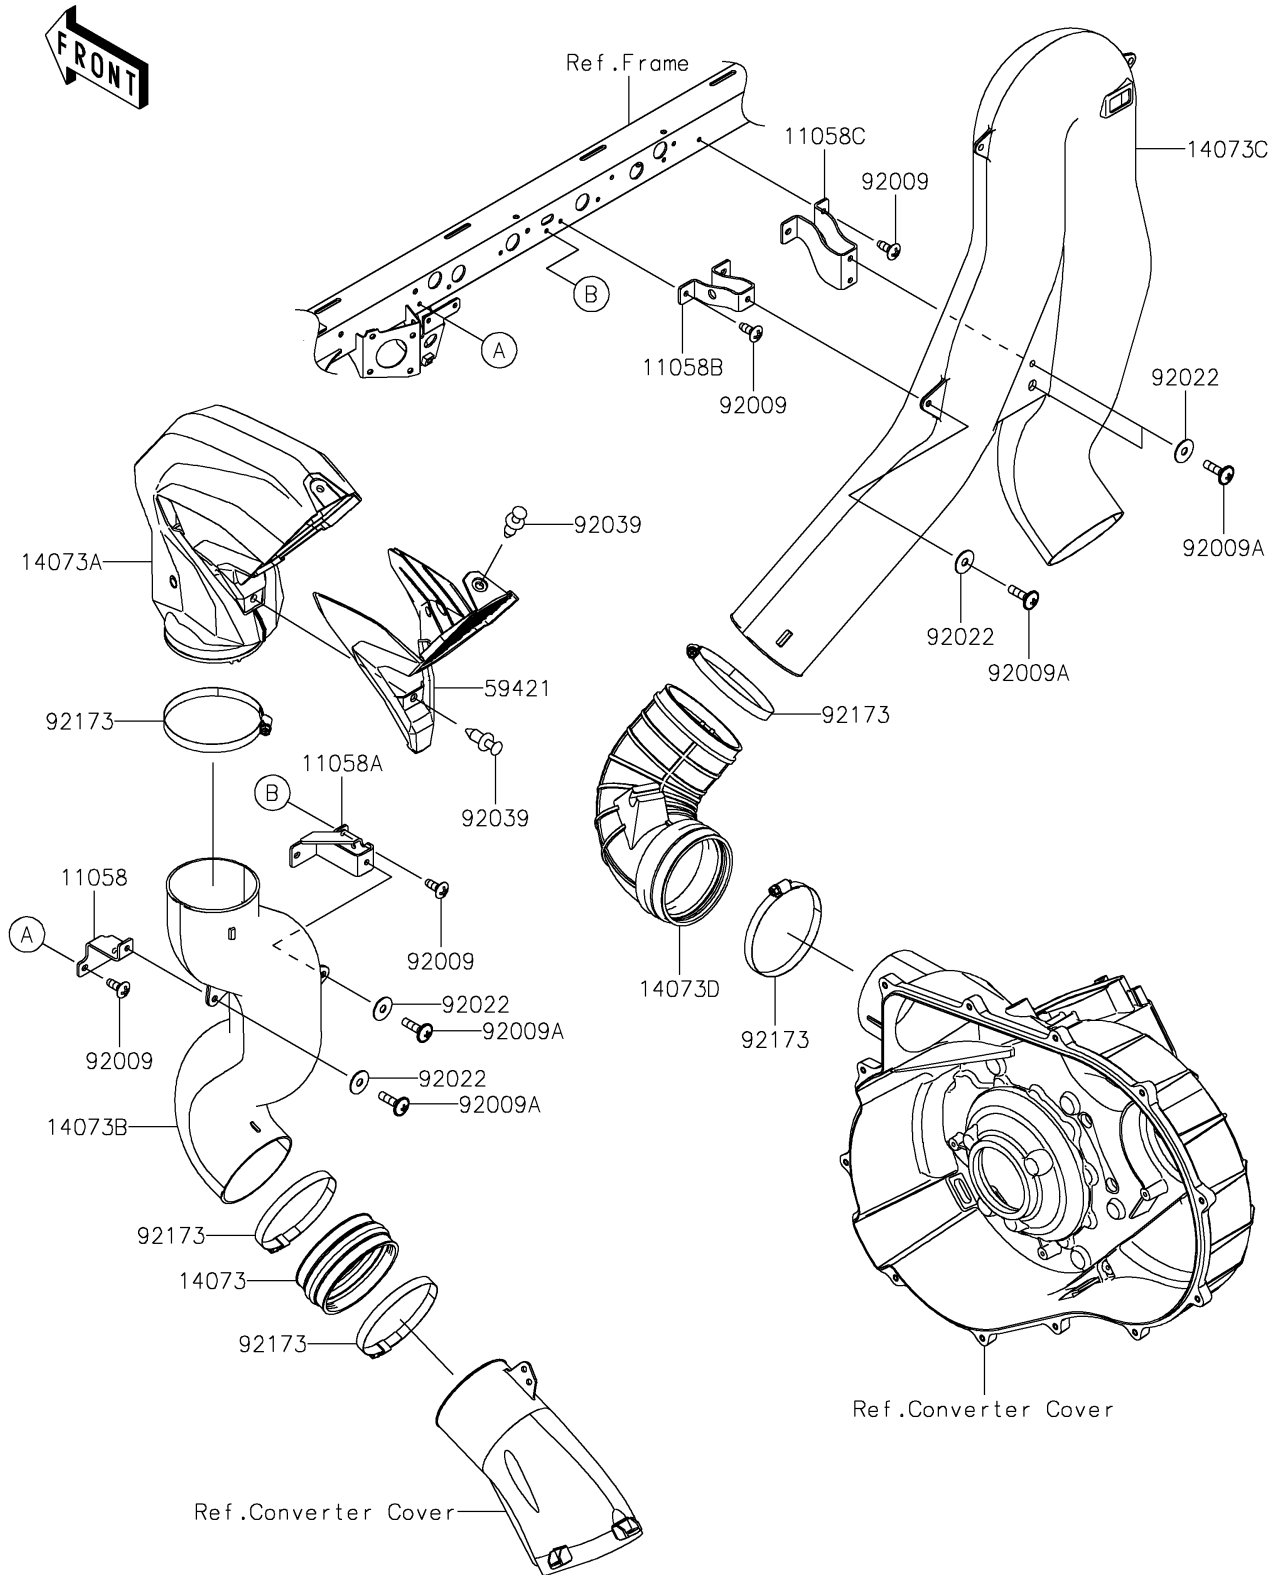

## PARTS DIAGRAM

### Air Cleaner-Belt Converter

E1394

## PARTS LIST

### Air Cleaner-Belt Converter

ITEM NAME	PART NUMBER	QUANTITY
-----------	-------------	----------

---