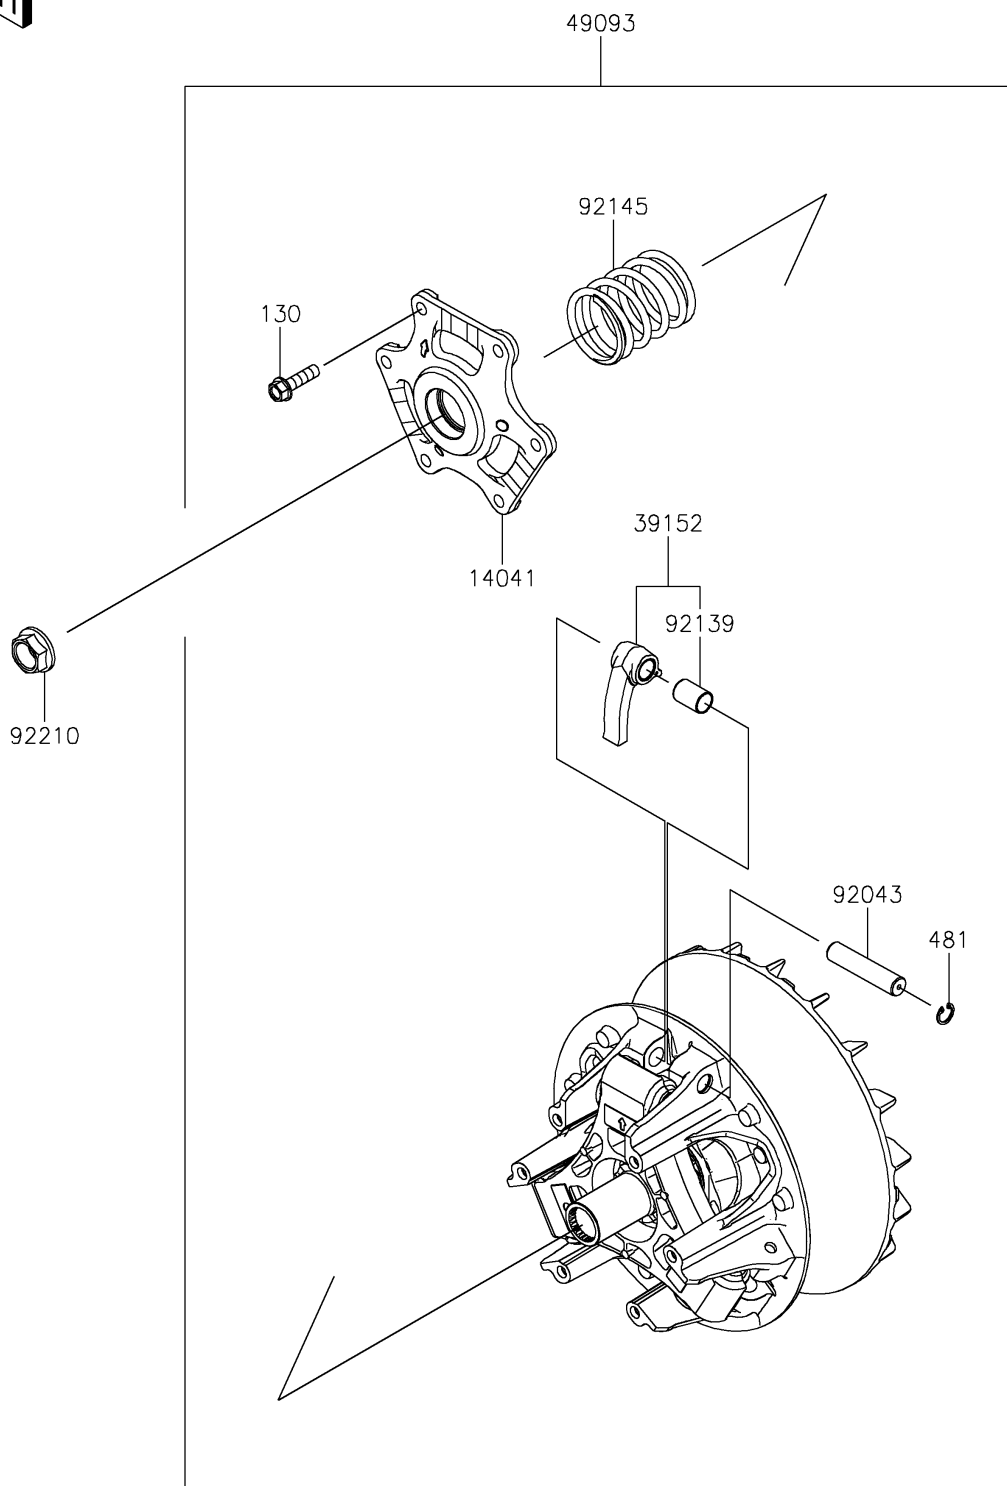

2025 TERYX KRX® 1000 LIFTED EDITION

Kawasaki
Let the Good Times Roll®

PARTS DIAGRAM

Drive Converter

E1391

2025 TERYX KRX[®] 1000 LIFTED EDITION

PARTS LIST

Drive Converter

ITEM NAME	PART NUMBER	QUANTITY
-----------	-------------	----------
