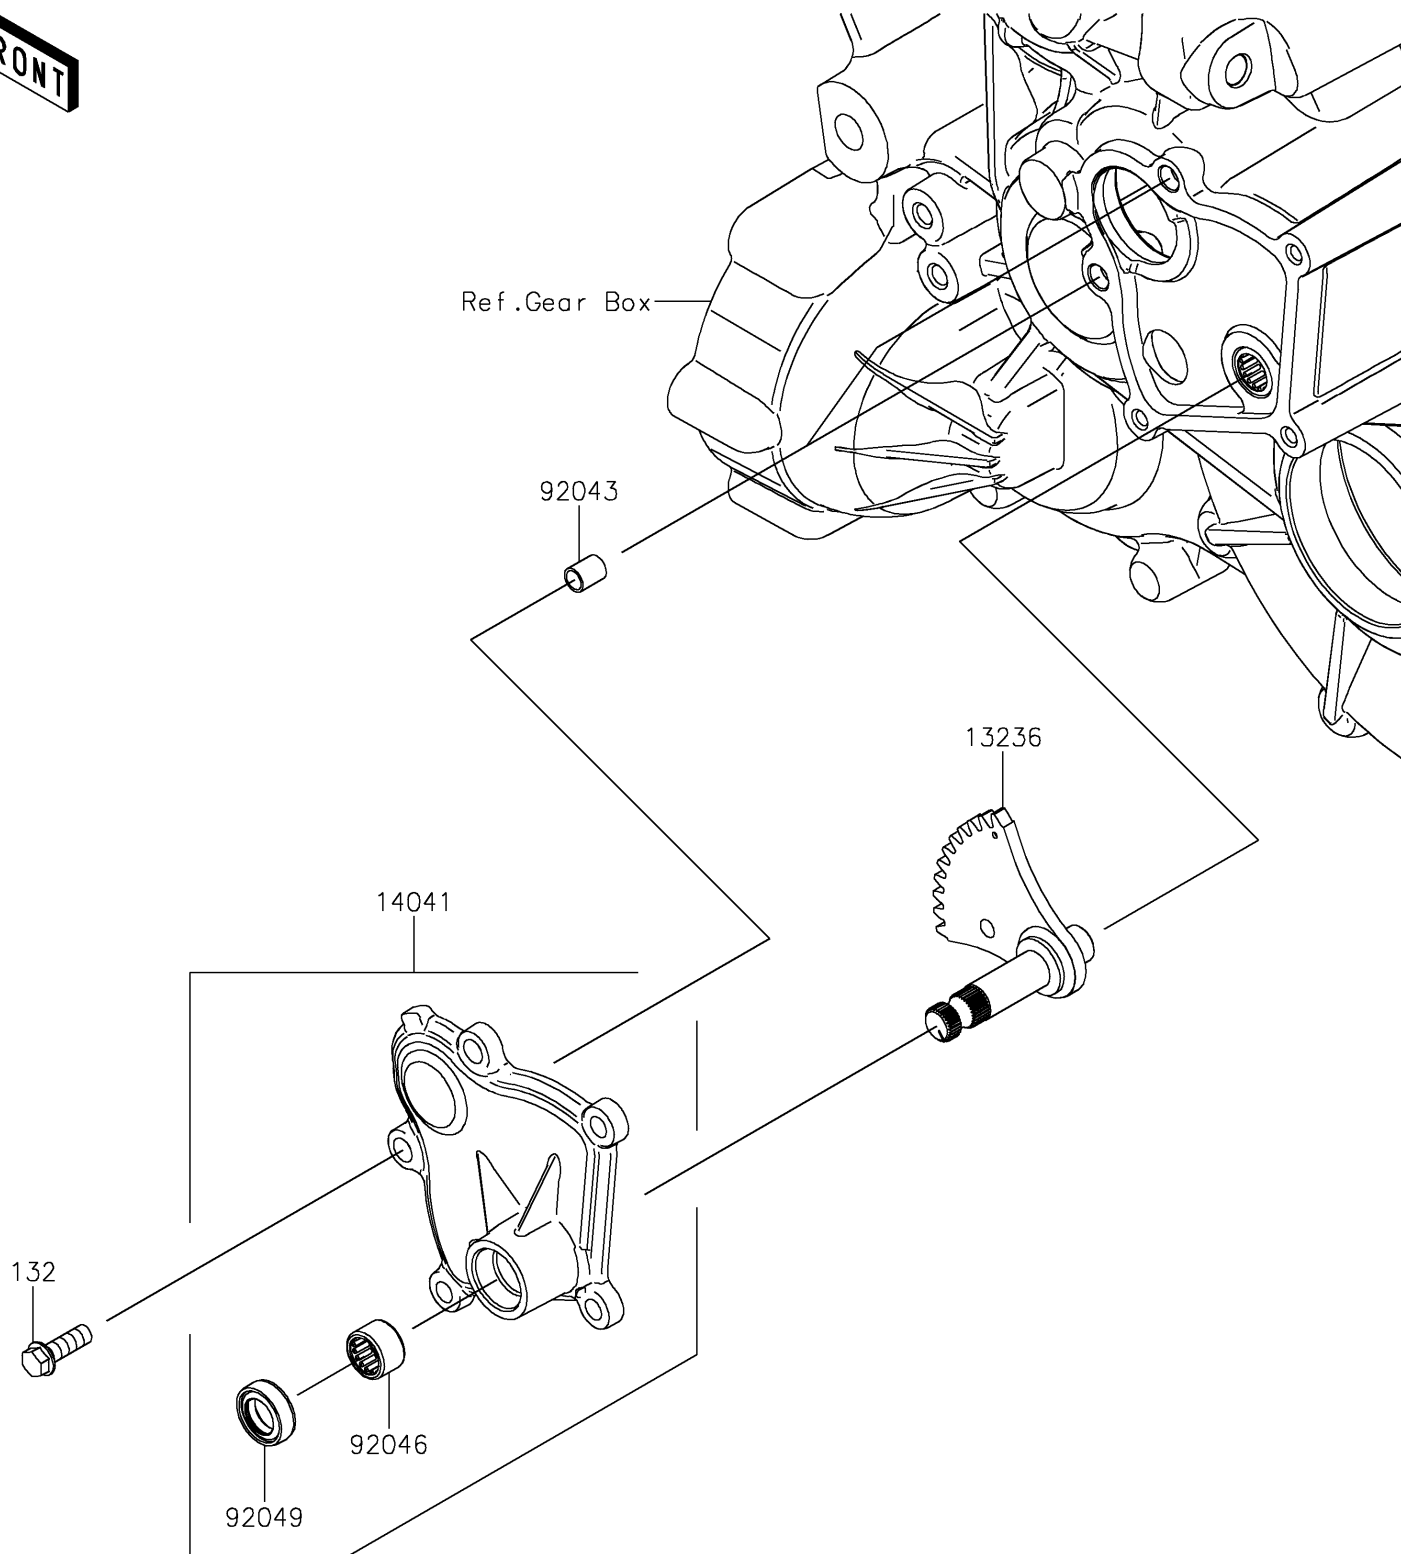

2025 TERYX KRX[®] 1000 LIFTED EDITION

Kawasaki
Let the Good Times Roll[®]

PARTS DIAGRAM

Gear Change Mechanism

E1370

2025 TERYX KRX[®] 1000 LIFTED EDITION

PARTS LIST

Gear Change Mechanism

ITEM NAME	PART NUMBER	QUANTITY
-----------	-------------	----------
