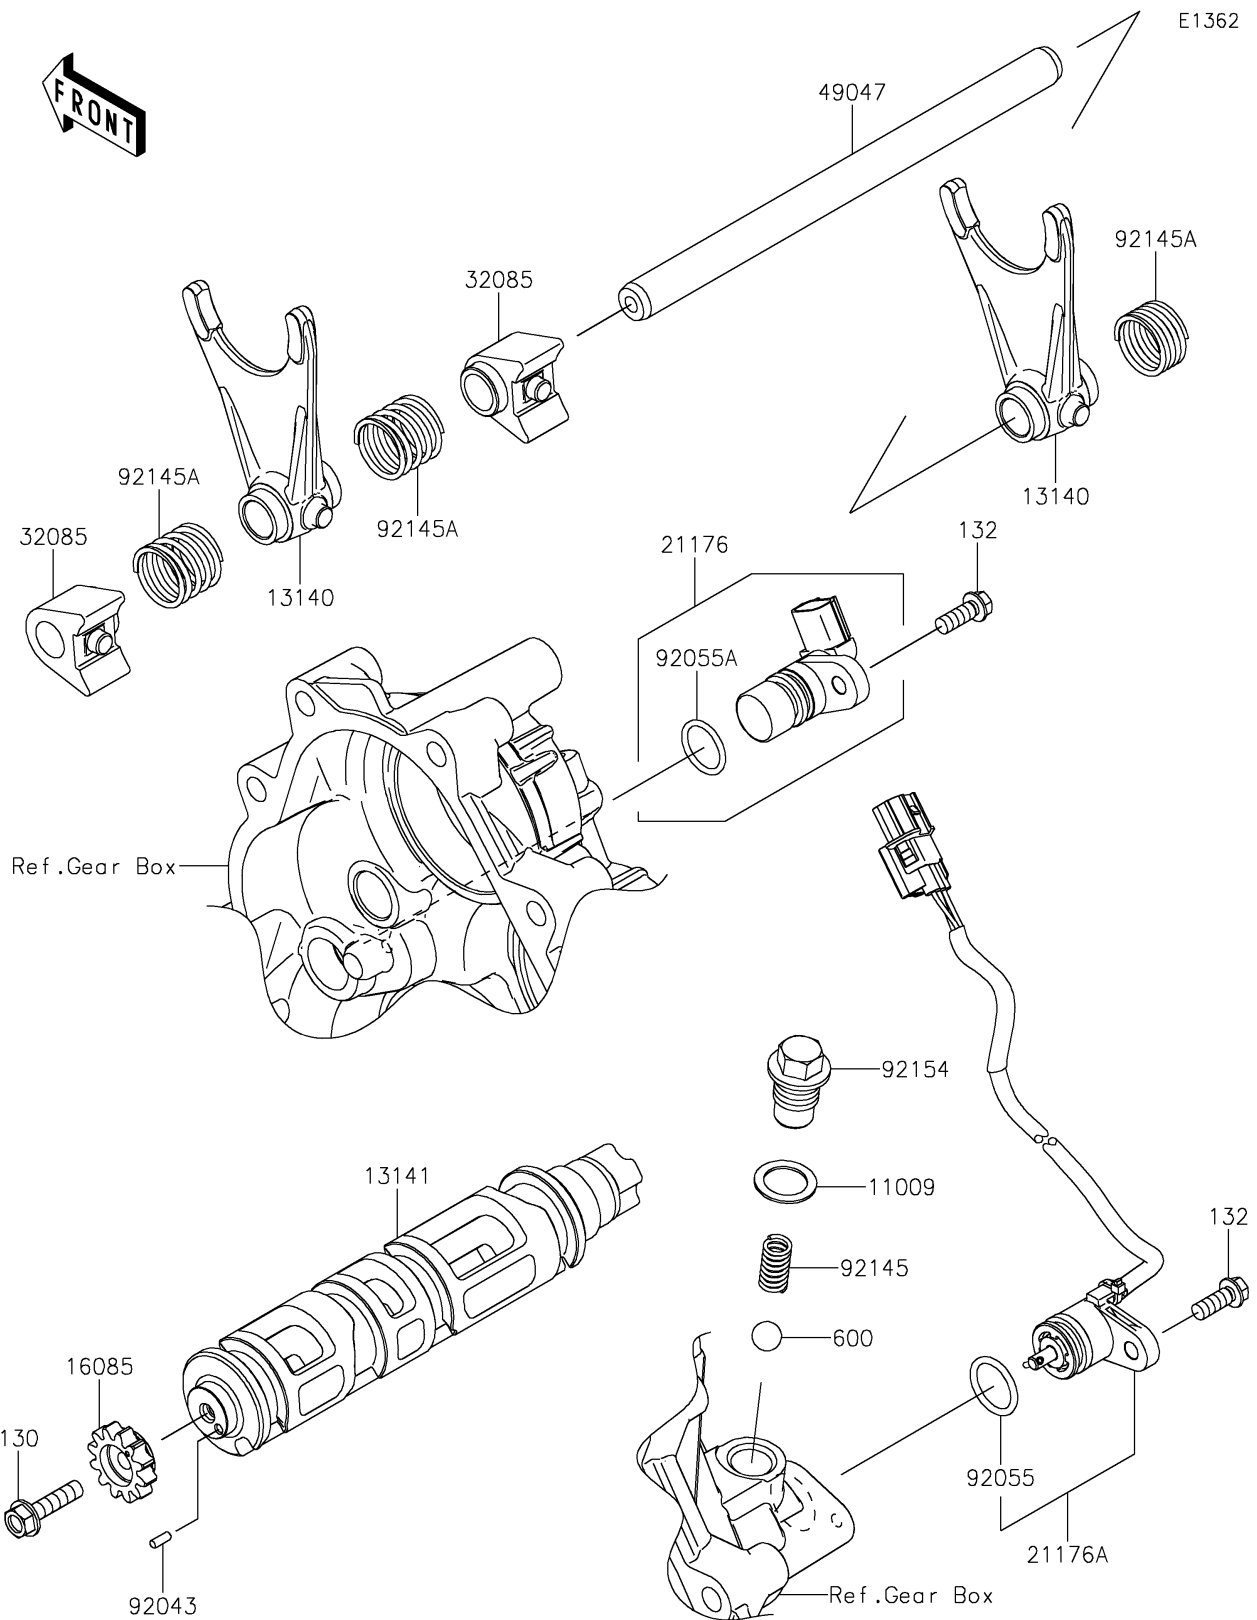

2025 Teryx KRX 1000 Lifted Edition

PARTS DIAGRAM

Gear Change Drum/Shift Fork(s)

2025 Teryx KRX 1000 Lifted Edition

PARTS LIST

Gear Change Drum/Shift Fork(s)

ITEM NAME	PART NUMBER	QUANTITY
-----------	-------------	----------
