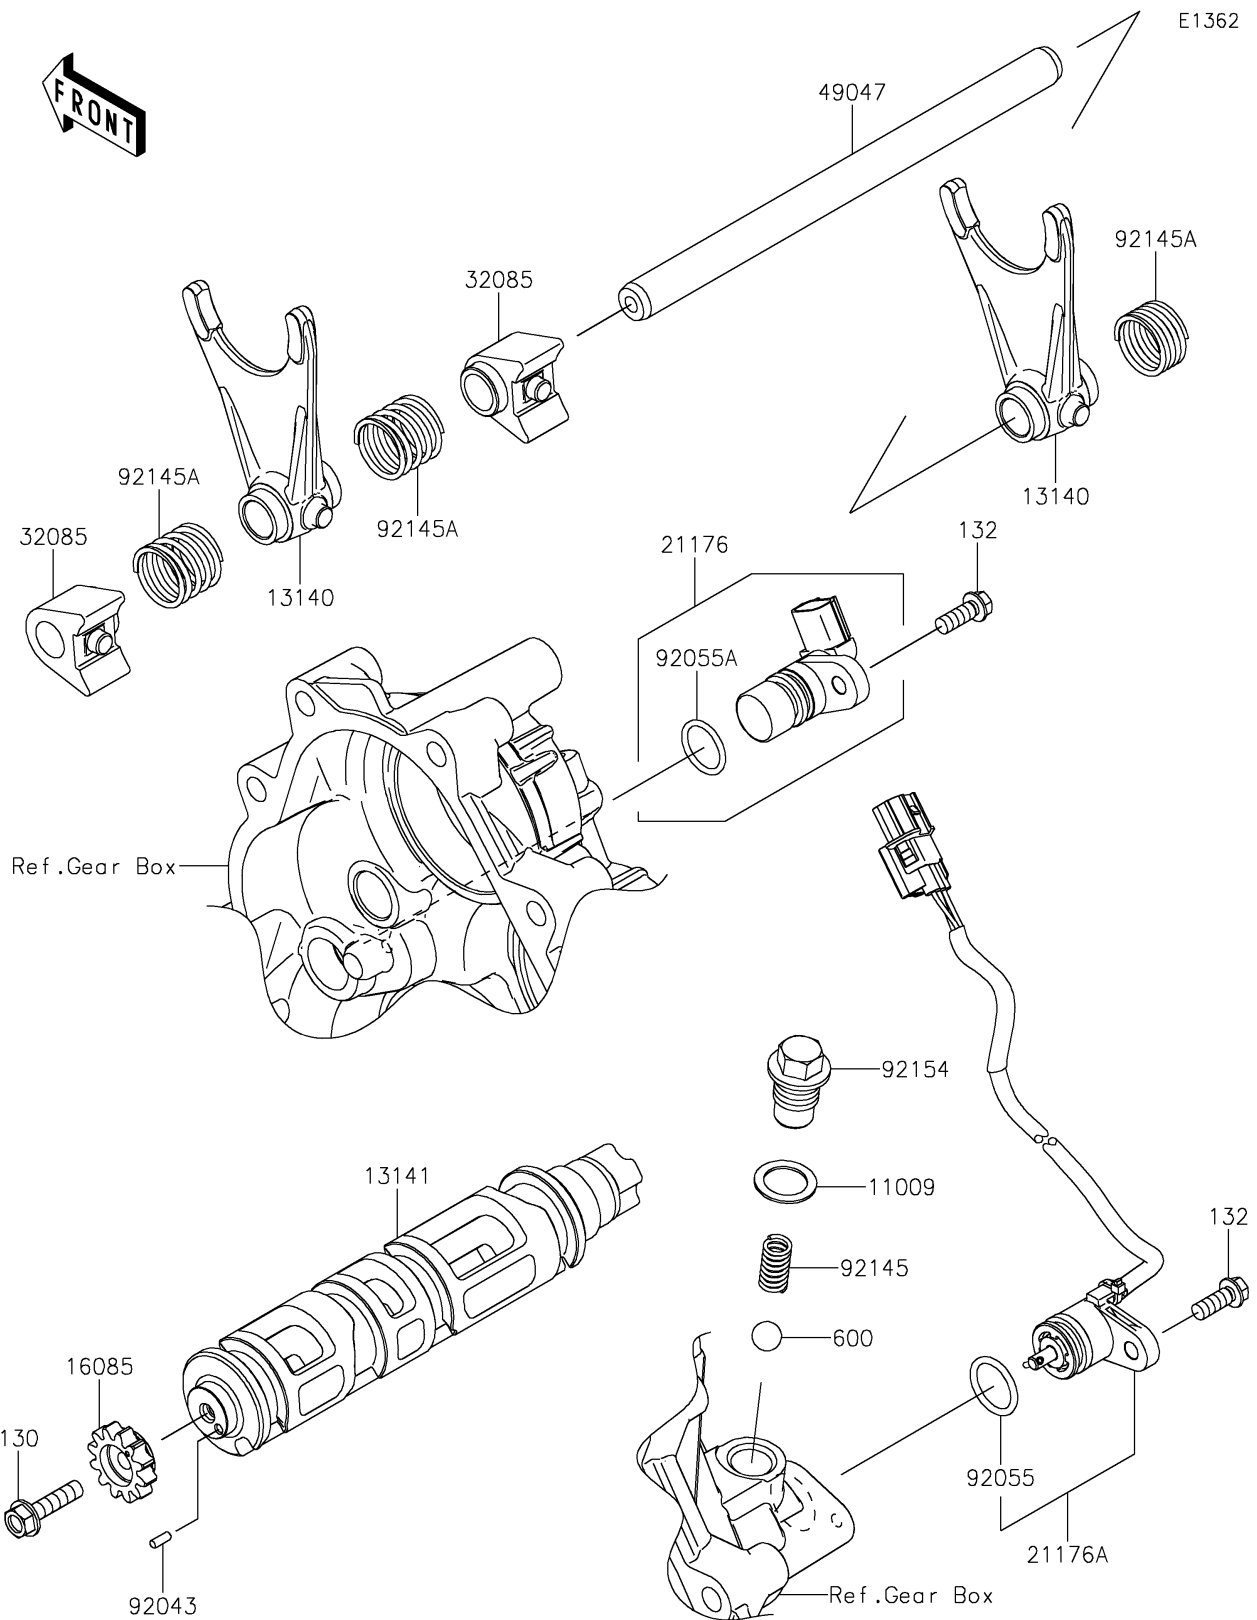

2025 TERYX KRX® 1000 LIFTED EDITION

PARTS DIAGRAM

Gear Change Drum/Shift Fork(s)

2025 TERYX KRX[®] 1000 LIFTED EDITION

PARTS LIST

Gear Change Drum/Shift Fork(s)

ITEM NAME

PART NUMBER

QUANTITY
