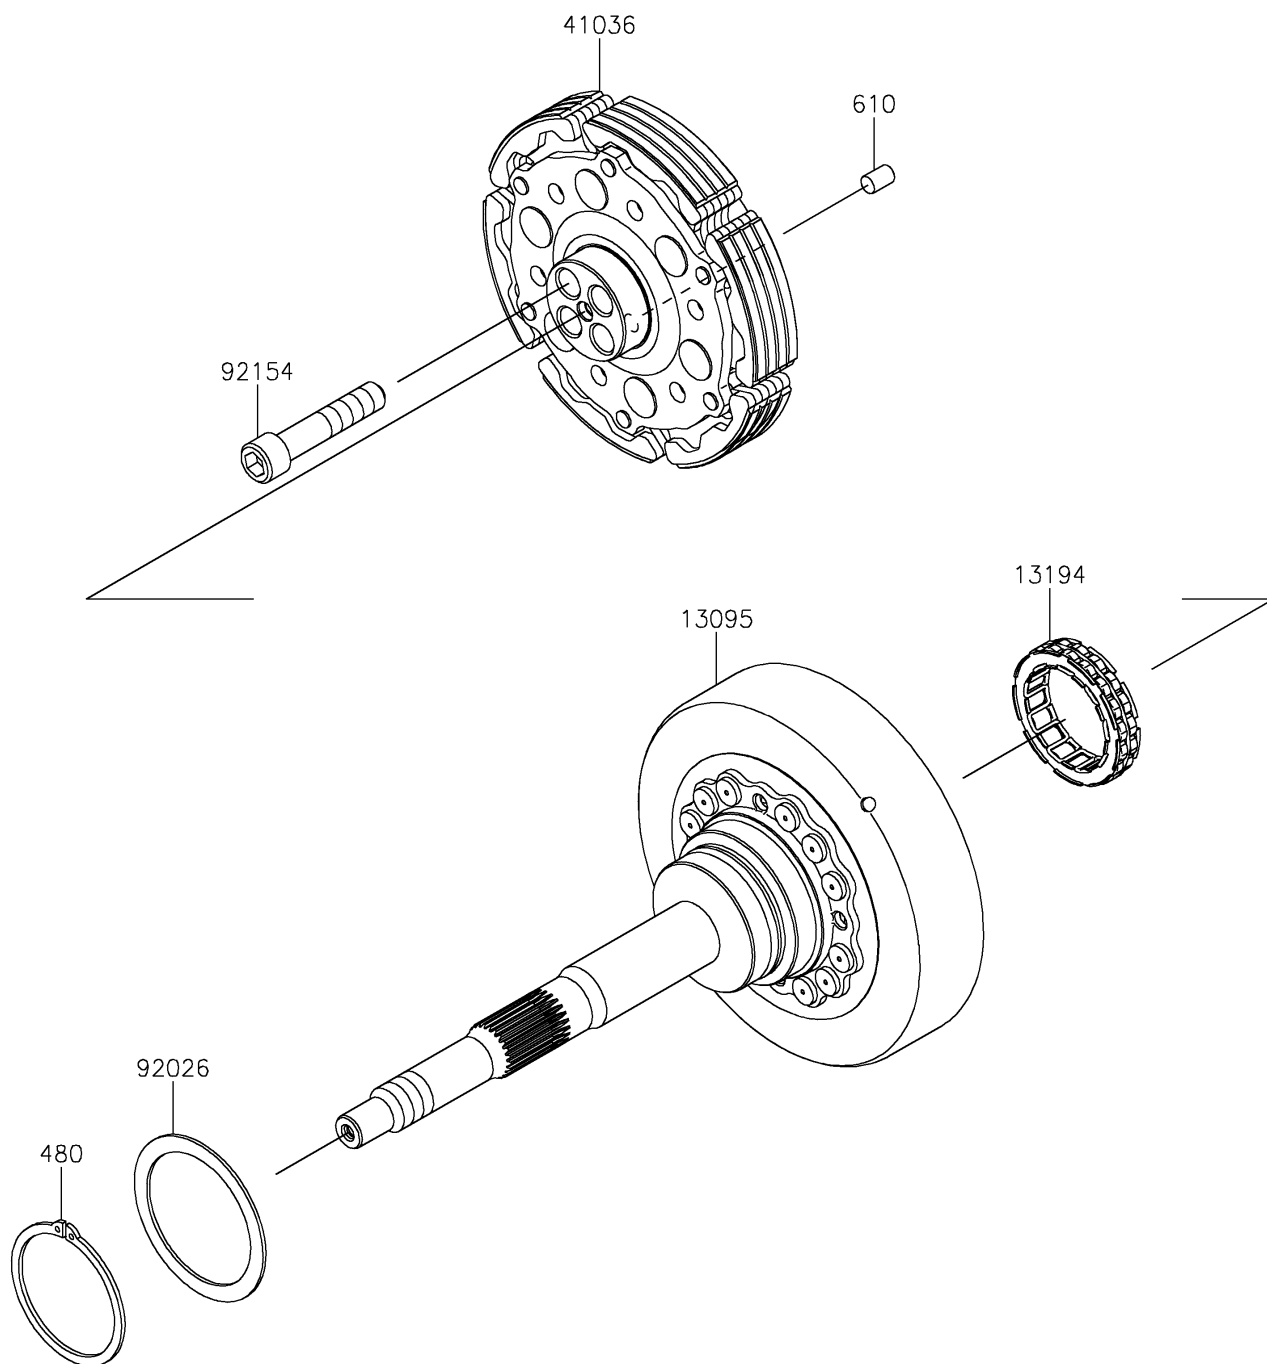

2025 TERYX KRX[®] 1000 LIFTED EDITION

Kawasaki
Let the Good Times Roll[®]

PARTS DIAGRAM

Clutch

E1350

2025 TERYX KRX[®] 1000 LIFTED EDITION

PARTS LIST

Clutch

ITEM NAME	PART NUMBER	QUANTITY
-----------	-------------	----------
