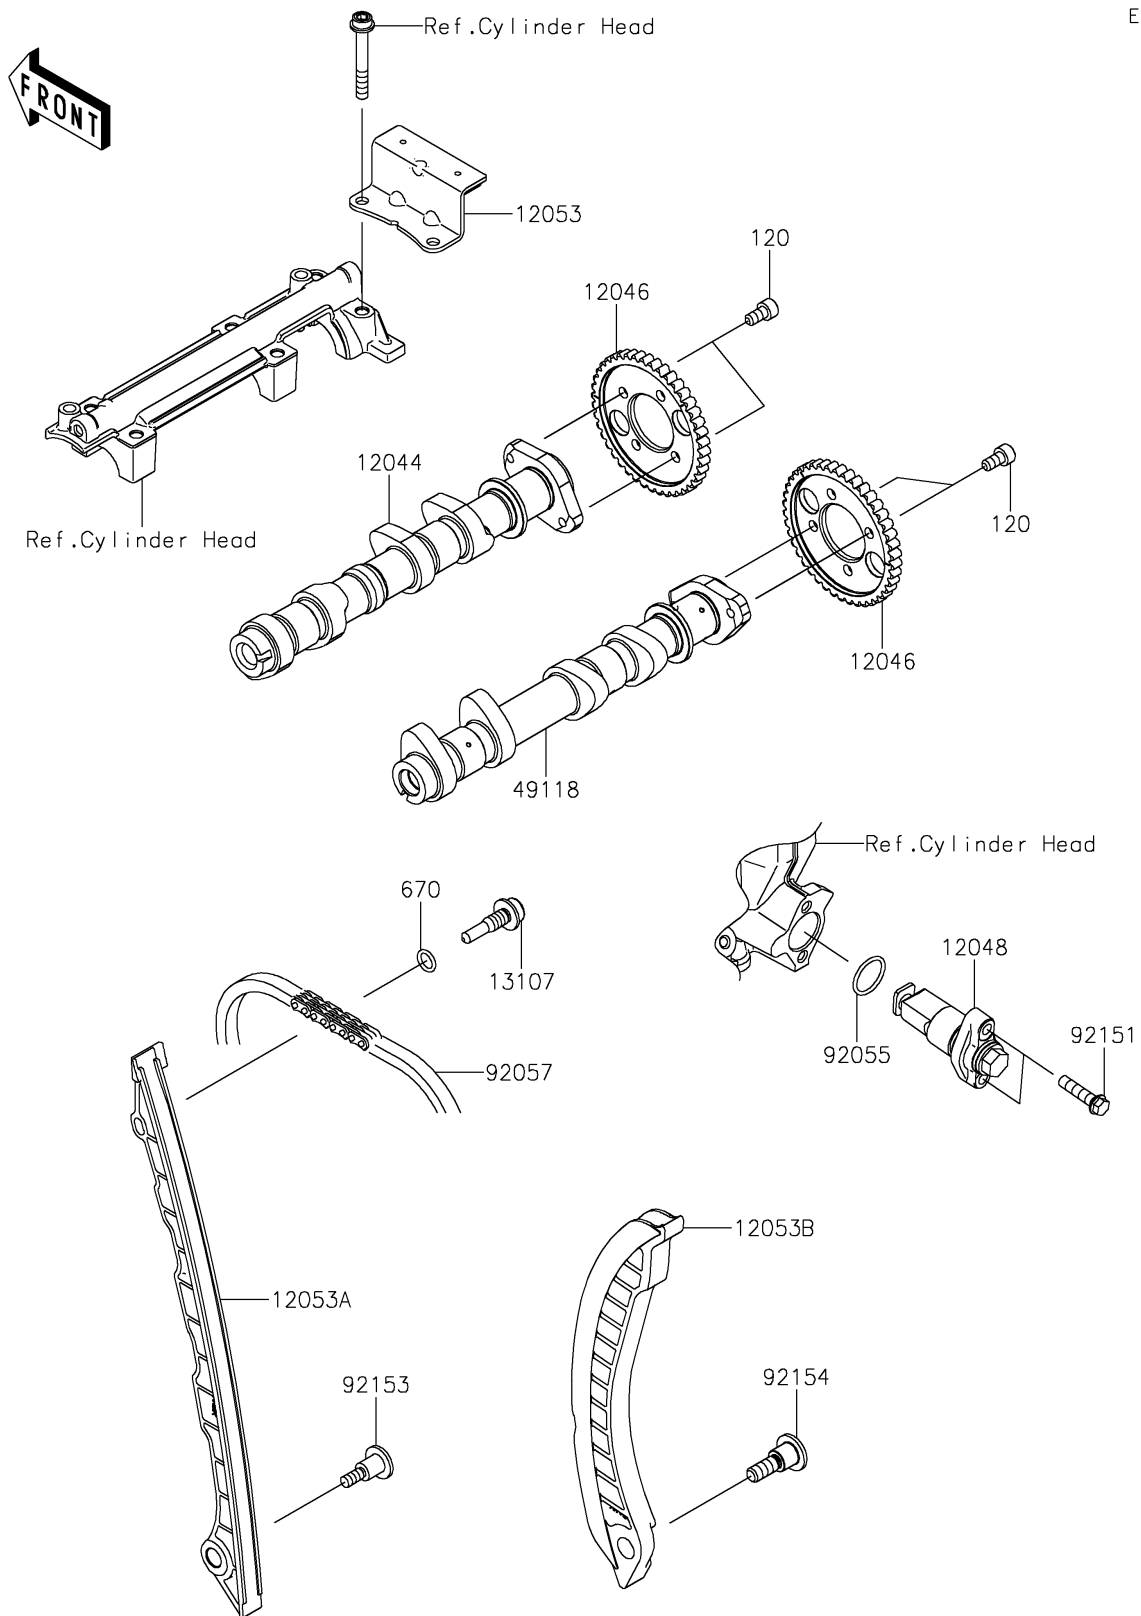

2025 Teryx KRX 1000 Lifted Edition

PARTS DIAGRAM

Camshaft(s)/Tensioner

E1230

2025 Teryx KRX 1000 Lifted Edition

PARTS LIST

Camshaft(s)/Tensioner

ITEM NAME

PART NUMBER

QUANTITY
