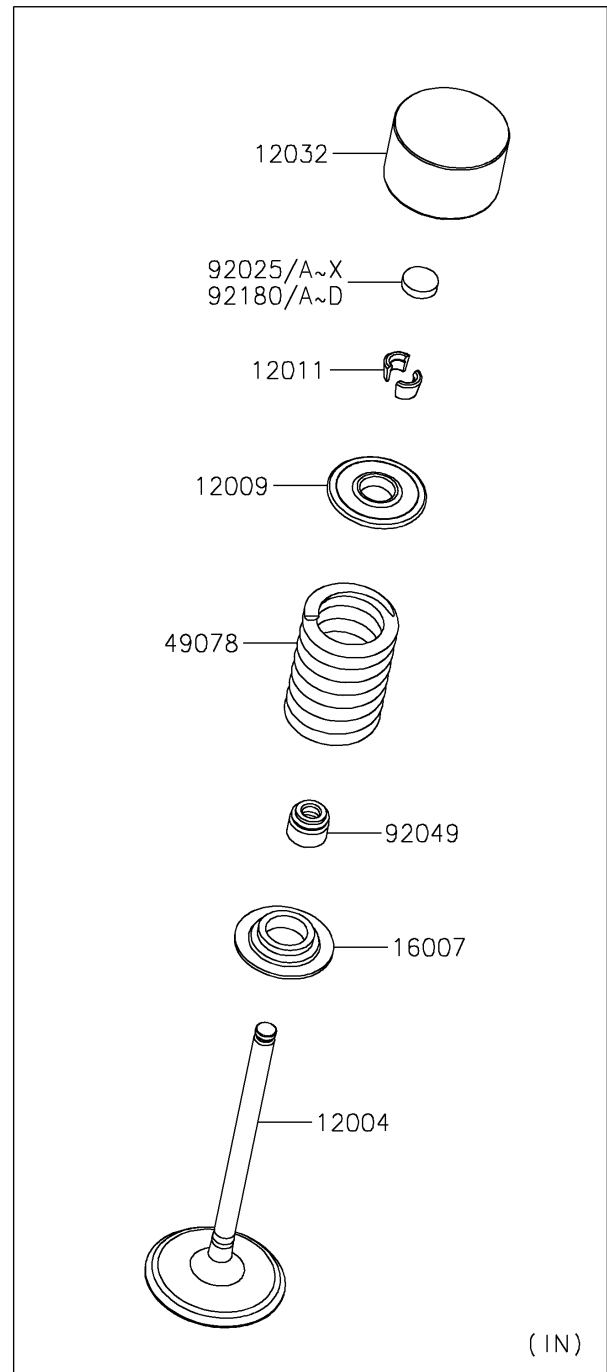

# 2025 Teryx KRX 1000 Lifted Edition

## PARTS DIAGRAM

Valve(s)

E1210

## PARTS LIST

Valve(s)

**ITEM NAME**

**PART NUMBER**

**QUANTITY**

---