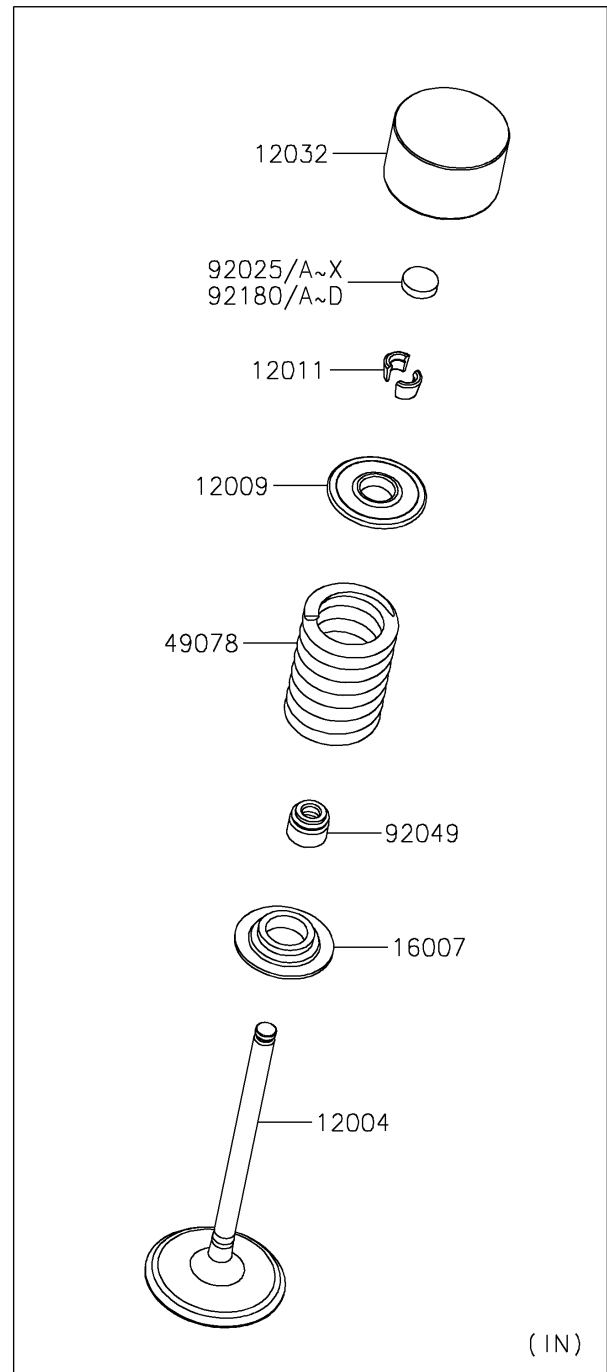

# 2025 TERYX KRX<sup>®</sup> 1000 LIFTED EDITION

## PARTS DIAGRAM

### Valve(s)

E1210

## PARTS LIST

Valve(s)

**ITEM NAME**

**PART NUMBER**

**QUANTITY**

---