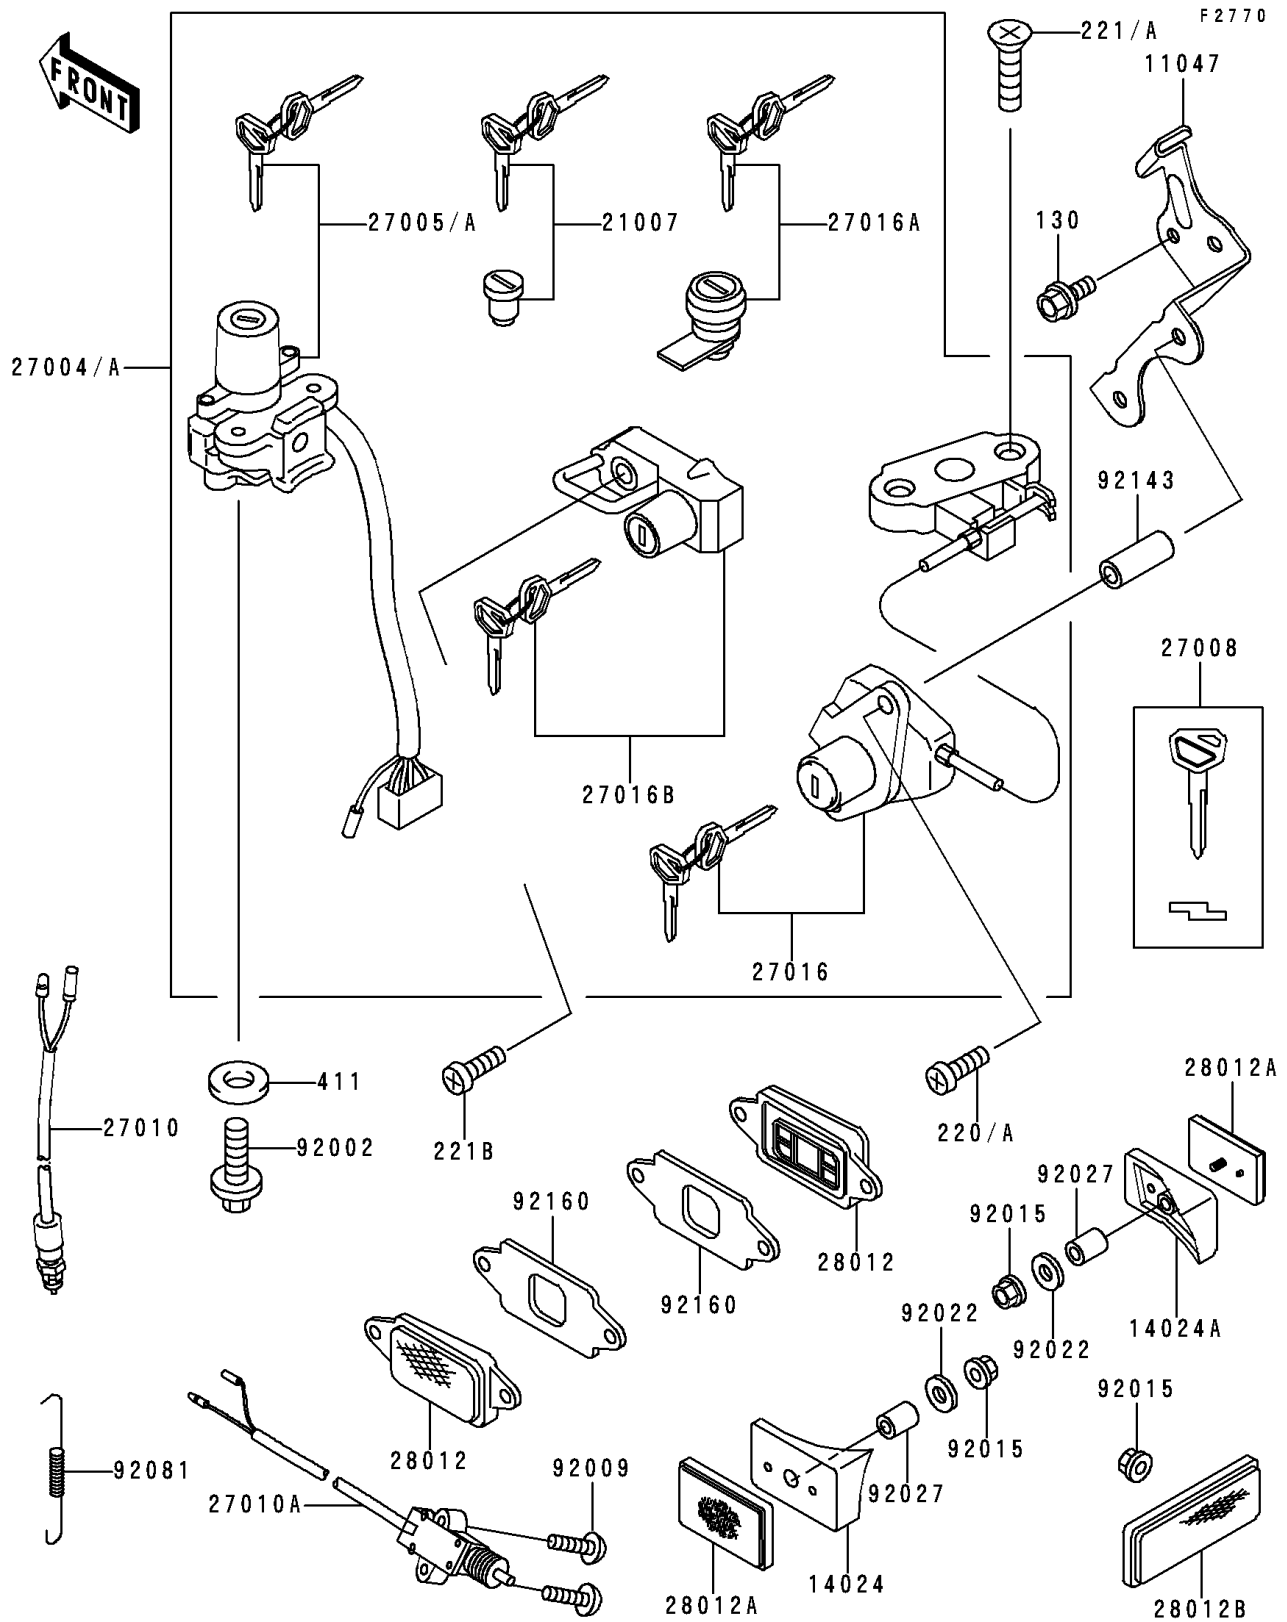

1994 Ninja® ZX™-6

PARTS DIAGRAM

Ignition Switch/Locks/Reflectors

1994 Ninja[®] ZX[™]-6

PARTS LIST

Ignition Switch/Locks/Reflectors

ITEM NAME

PART NUMBER

QUANTITY
