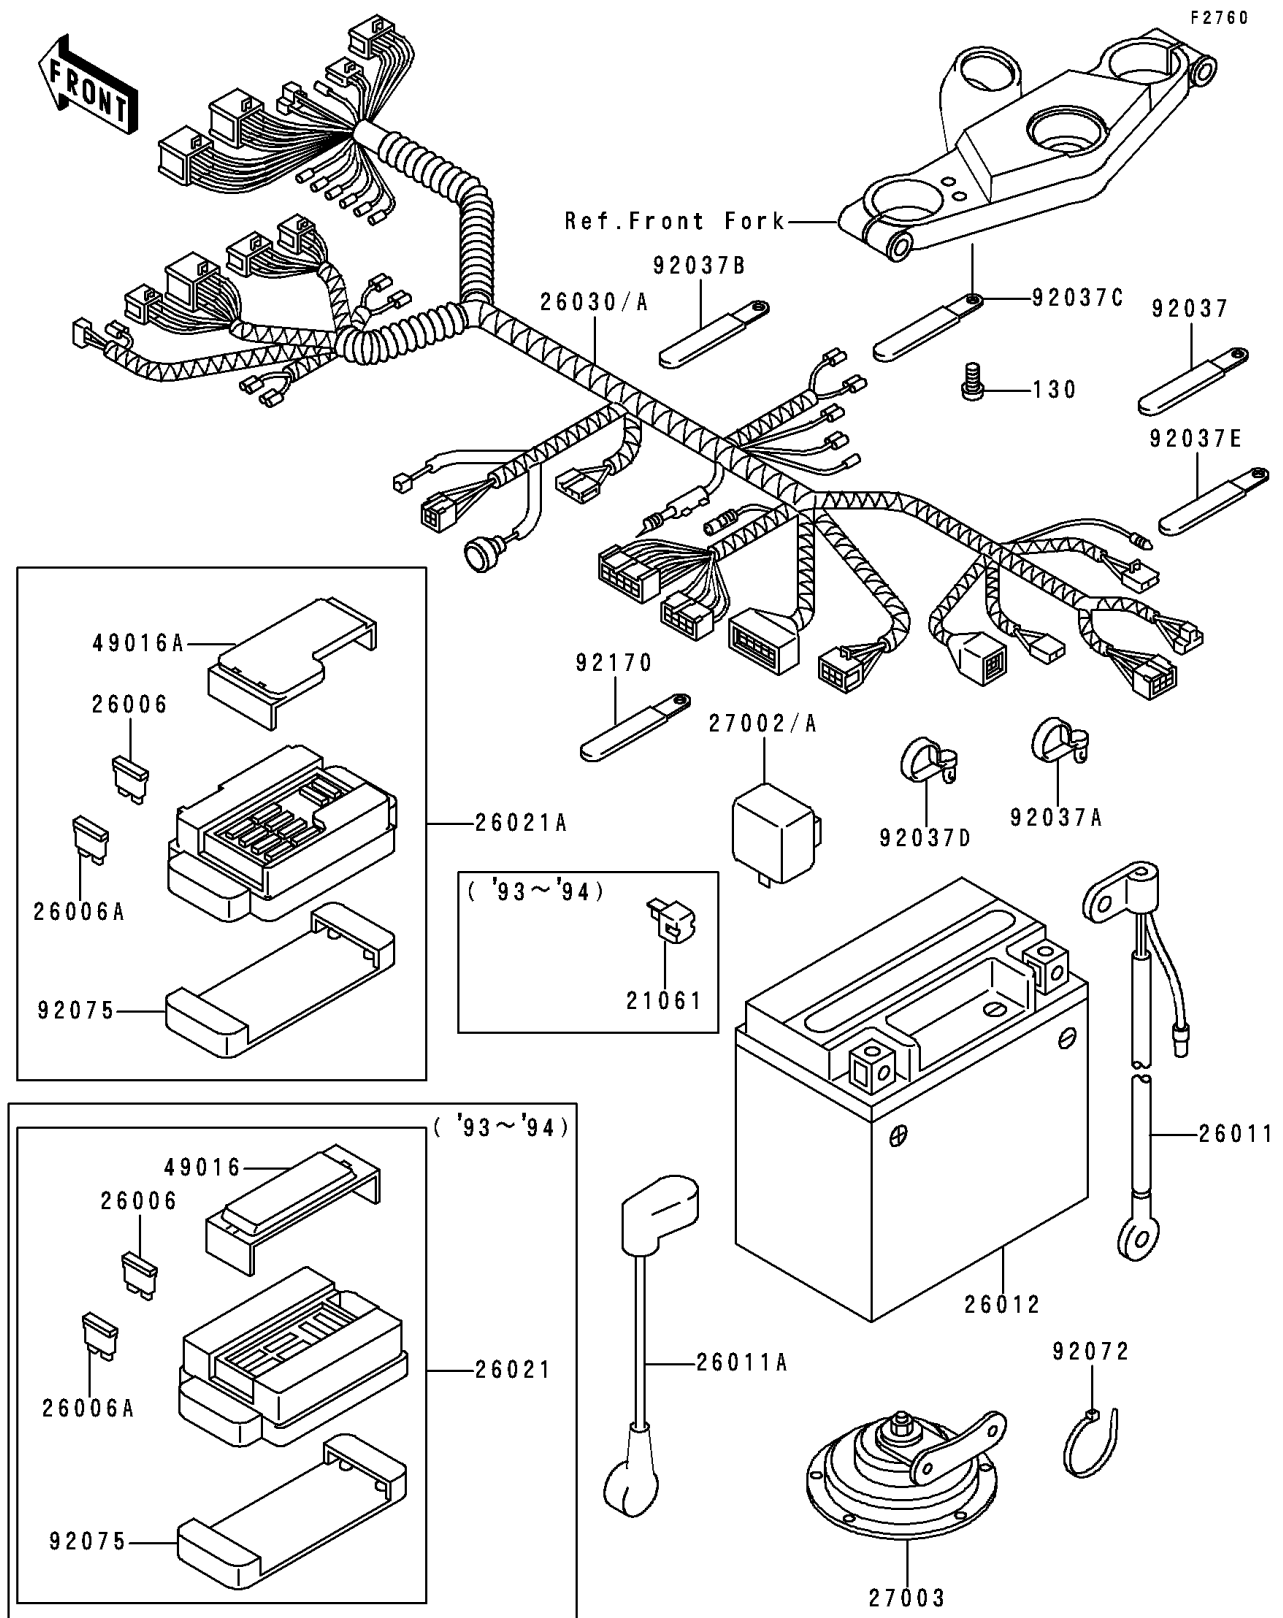

1994 Ninja[®] ZX[™]-6

PARTS DIAGRAM

Chassis Electrical Equipment

1994 Ninja[®] ZX[™]-6

PARTS LIST

Chassis Electrical Equipment

ITEM NAME

PART NUMBER

QUANTITY
